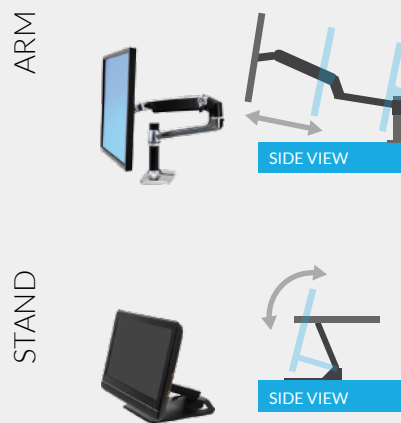

DISCOVER HOW ERGOTRON COULD HELP YOU AVOID THOSE P PROBLEMS

✓ Standing desk

Add sit-to-stand adjustment to your desk for maximum ergonomic comfort & productivity

GIVE YOUR MOOD A BOOST

Percentage of sit-stand desk users reporting positive impact

- Focus
- Productivity
- Energy
- Happiness
- Quality of Life

✓ Monitor Mount

Add flexibility to your workspace with adjustable monitor stands & arms

- **DESK MOUNT**
  Positions display for maximum viewing comfort & effective working collaboration
- **WALL MOUNT**
  Wide range of VESA wall mount solutions for monitors, TV, and computers
- **MULTI-MONITOR**
  Increase productivity while saving space by mounting multiple monitors in your workstations
- **CEILING MOUNT**
  Place a projector or LCD display where it's needed

DESK MOUNT

WALL MOUNT

MULTI-MONITOR

CEILING MOUNT