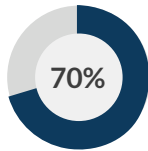

DESK MOUNT

WALL MOUNT

MULTI-MONITOR

CEILING MOUNT

SIGNIFICANTLY IMPROVED STAFF WELL-BEING, PRODUCTIVITY, AND STATE OF MIND

WHY ERGOTRON ?

PROVIDE HEALTH & WORKING BENEFITS ACCROSS GENERATIONS

ages 20-30
Improves Collaboration