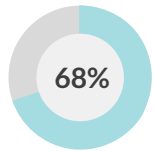

DESK MOUNT

WALL MOUNT

MULTI-MONITOR

CEILING MOUNT

SIGNIFICANTLY IMPROVED STAFF WELL-BEING, PRODUCTIVITY, AND STATE OF MIND

WHY ERGOTRON ?

PROVIDE HEALTH & WORKING BENEFITS ACCROSS GENERATIONS

ages 20-30
Improves Collaboration