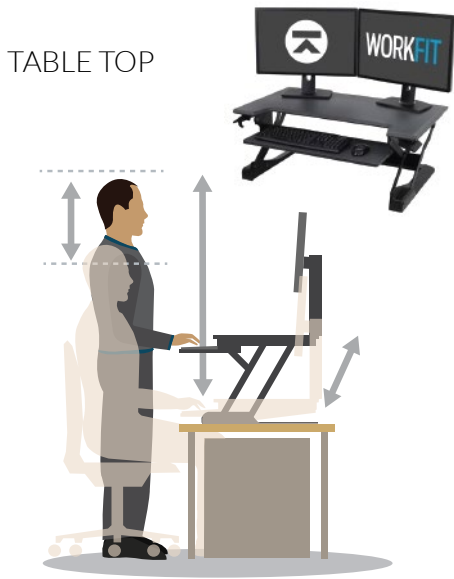

High Blood Pressure

Neck & Shoulder pain

Reduce Muscle Strength

Produce Less Oxygen

DISCOVER HOW ERGOTRON COULD HELP YOU AVOID THOSE P PROBLEMS

✓ Standing desk

Add sit-to-stand adjustment to your desk for maximum ergonomic comfort & productivity

GIVE YOUR MOOD A BOOST

Percentage of sit-stand desk users reporting positive impact

- Focus
- Productivity
- Energy
- Happiness
- Quality of Life

✓ Monitor Mount

Add flexibility to your workspace with adjustable monitor stands & arms

- **DESK MOUNT**
Positions display for maximum viewing comfort & effective working collaboration
- **WALL MOUNT**
Wide range of VESA wall mount solutions for monitors, TV, and computers
- **MULTI-MONITOR**
Increase productivity while saving space by mounting multiple monitors in your workstations
- **CEILING MOUNT**
Place a projector or LCD display where it's needed