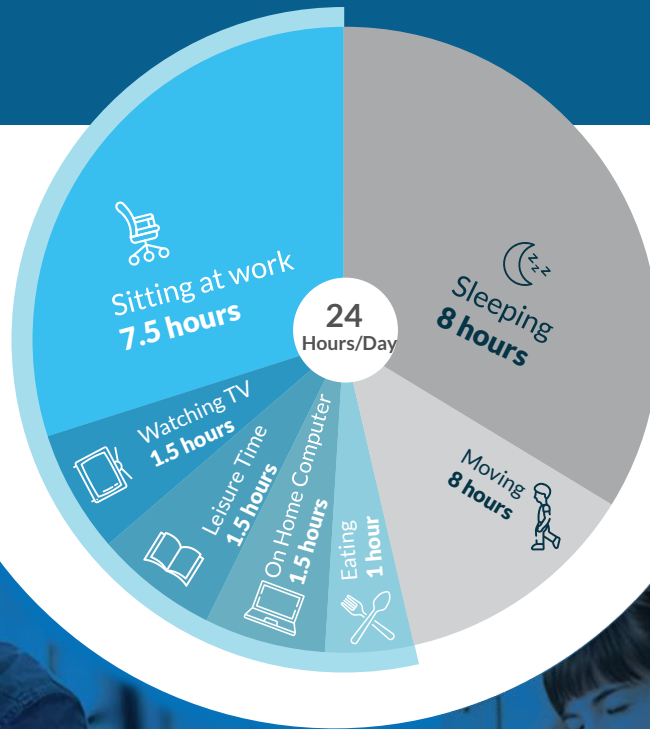

13 HOURS OF SEDENTARY ACTIVITY

People across the globe are sitting too much. All of this sedentary behavior is having an impact on employee and organizational health and productivity

PROBLEMS WITH SEDENTARY LIFESTYLE

! Negative Effect On Employee Health & Efficiency

Less Energy

Less Focus

Less Productive

Mood Swing

! Physical Inactivity & The Health Related Problem

Eyestrain & Visual discomfort

Back Problem