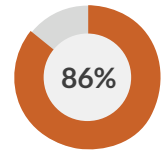

SIGNIFICANTLY IMPROVED STAFF WELL-BEING, PRODUCTIVITY, AND STATE OF MIND

WHY ERGOTRON ?

PROVIDE HEALTH & WORKING BENEFITS ACCROSS GENERATIONS

ages 20-30
Improves Collaboration

ages 30-40
Improves Job Satisfaction

ages 40-50
Improves Ability to Reach Physical Activity Goals

ages 50-60
Manages or Reverses Health Problems

ergotron

Leaders in Digital Mounting Technology

For more than 30 years, Ergotron has offered beautifully designed mounting and mobility products to computer Users bringing comfort, wellness, and improved productivity into the workplace.

Worldwide Presence

Trusted by numerous major companies across the globe for the implementation of the award-winning brands, such as: StyleView®, WorkFit®, LearnFit®, Neo-Flex®, TeachWell®, etc

Finest Product Quality & Technology

- Constant Force™ Effortlessly adjust the screen with slightest touch
- LifeKinnex™ Power System Medical carts battery with longer life & faster charging time
- 10,000 cycle motion testing Ensure highest quality & durability of products

PT MURNI SOLUSINDO NUSANTARA
Digital Business Transformation Center

Branch Transformation | Customer Experience | Digital Teller Automation | Self-service Solution
Cash & Cheque Processing Solution | Digital Signage | RPA | Ergonomic Solution | Maintenance Service

30+ YEARS OF EXPERIENCES

TRUSTED BY MAJOR COMPANIES ACROSS SECTORS

NATIONWIDE TECHNICAL SUPPORT WITH 100+ SERVICE POINTS AND 24/7 HELPDESK

CORE COMPETENCY IN ERGONOMIC SOLUTIONS AND DIGITAL TRANSFORMATION SOLUTIONS

SUPPORTED BY MORE THAN 700 DEDICATED STAFF AND TECHNICIANS

JAKARTA (Head Office & Multisector Simulation Room)

Jl. Lingkar Luar Barat No.1, +62-21 584 1060
Jakarta Barat 11750, Indonesia +62-21 587 4505