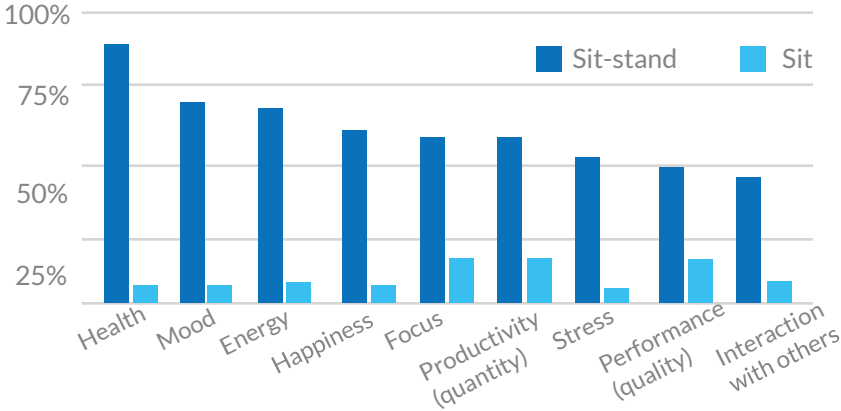

DESK MOUNT

WALL MOUNT

MULTI-MONITOR

CEILING MOUNT

SIGNIFICANTLY IMPROVED STAFF WELL-BEING, PRODUCTIVITY, AND STATE OF MIND

WHY ERGOTRON ?

PROVIDE HEALTH & WORKING BENEFITS ACCROSS GENERATIONS

ages 20-30
Improves Collaboration

ages 30-40
Improves Job Satisfaction

ages 40-50
Improves Ability to Reach Physical Activity Goals

ages 50-60
Manages or Reverses Health Problems

ergotron

Leaders in Digital Mounting Technology

For more than 30 years, Ergotron has offered beautifully designed mounting and mobility products to computer Users bringing comfort, wellness, and improved productivity into the workplace.