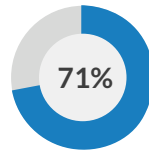

ages 40-50
Improves Ability to Reach Physical Activity Goals