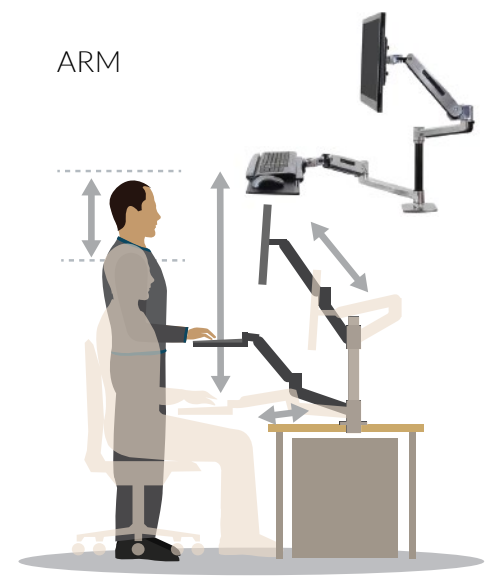

High Blood Pressure

Neck & Shoulder pain

Reduce Muscle Strength

Produce Less Oxygen

DISCOVER HOW ERGOTRON COULD HELP YOU AVOID THOSE P PROBLEMS

✓ Standing desk

Add sit-to-stand adjustment to your desk for maximum ergonomic comfort & productivity

GIVE YOUR MOOD A BOOST

Percentage of sit-stand desk users reporting positive impact

- Focus
- Productivity
- Energy
- Happiness
- Quality of Life

✓ Monitor Mount

Add flexibility to your workspace with adjustable monitor stands & arms

- **DESK MOUNT**
Positions display for maximum viewing comfort & effective working collaboration
- **WALL MOUNT**
Wide range of VESA wall mount solutions for monitors, TV, and computers
- **MULTI-MONITOR**
Increase productivity while saving space by mounting multiple monitors in your workstations
- **CEILING MOUNT**
Place a projector or LCD display where it's needed