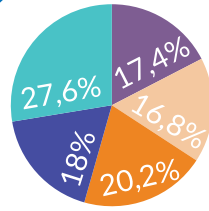

GIVE YOUR MOOD A BOOST

Percentage of sit-stand desk users reporting positive impact

- Focus
- Productivity
- Energy
- Happiness
- Quality of Life

✓ Monitor Mount

Add flexibility to your workspace with adjustable monitor stands & arms