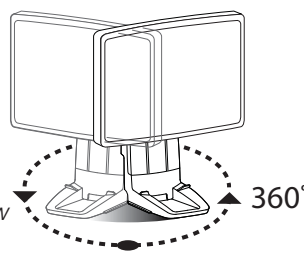

Front View

360°