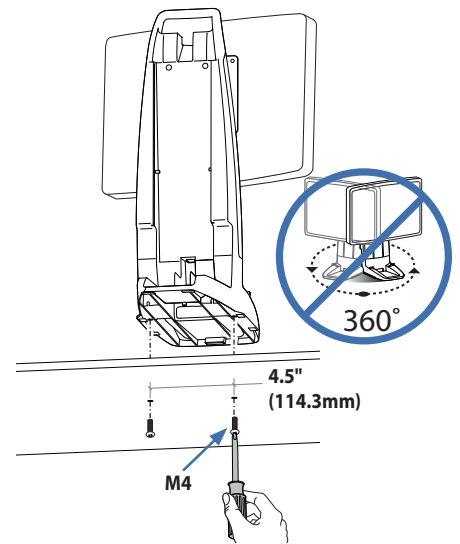

Neo-Flex™ All-In-One Lift Stands

Weight Capacity:

Weight Capacity
for Display:

6 - 16 lbs
(2.7 - 7.2 kg)

Total Maximum Weight
Capacity for Stand:
(includes display, CPU,
keyboard and mouse)

37 lbs
(16.7 kg)

Front View

Side View

Top View

Minimum - Maximum CPU size:

* Provided rubber spacer must be used to accommodate CPU depths of less than 3" (7.6 cm)

Portrait/Landscape rotation stop screw can be removed for 90° rotation.