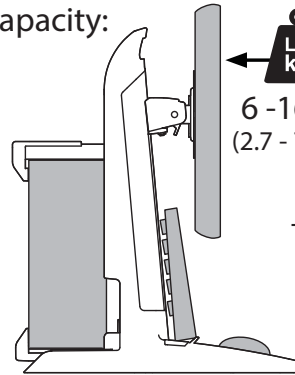

Neo-Flex™ All-In-One Lift Stands

Weight Capacity:

Weight Capacity
for Display:

6 - 16 lbs
(2.7 - 7.2 kg)

Total Maximum Weight
Capacity for Stand:
(includes display, CPU,
keyboard and mouse)

37 lbs
(16.7 kg)

Front View

Side View

Top View

Minimum - Maximum CPU size:

* Provided rubber spacer must be used to accommodate CPU depths of less than 3" (7.6 cm)

Portrait/Landscape rotation stop screw can be removed for 90° rotation.