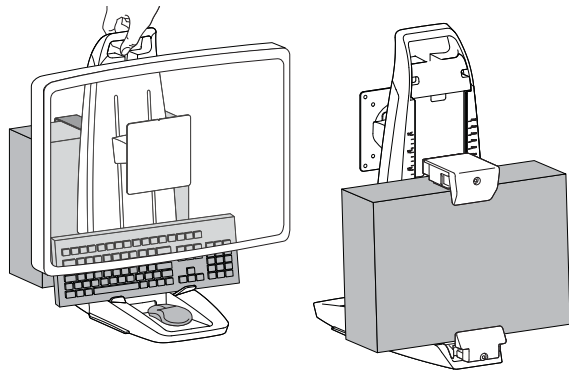

Neo-Flex™ All-In-One Lift Stands

Weight Capacity:

Weight Capacity
for Display:

6 - 16 lbs
(2.7 - 7.2 kg)

Total Maximum Weight
Capacity for Stand:
(includes display, CPU,
keyboard and mouse)

37 lbs
(16.7 kg)

Front View

Side View

Top View

Minimum - Maximum CPU size:

* Provided rubber spacer must be used to accommodate CPU depths of less than 3" (7.6 cm)

Portrait/Landscape rotation stop screw can be removed for 90° rotation.