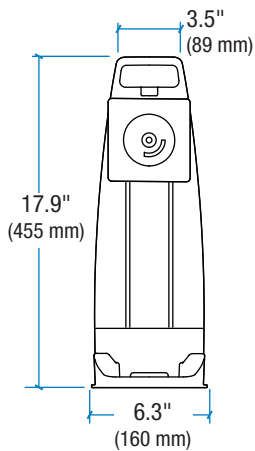

Neo-Flex™ All-In-One Lift Stands

Weight Capacity:

Weight Capacity
for Display:

6 - 16 lbs
(2.7 - 7.2 kg)

Total Maximum Weight
Capacity for Stand:
(includes display, CPU,
keyboard and mouse)

37 lbs
(16.7 kg)

Front View

Side View

Top View

Minimum - Maximum CPU size:

* Provided rubber spacer must be used to accommodate CPU depths of less than 3" (7.6 cm)

Portrait/Landscape rotation stop screw can be removed for 90° rotation.