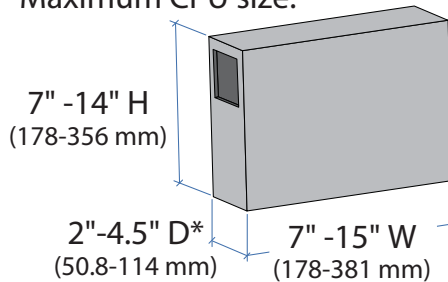

Front View

Side View

Top View

Minimum - Maximum CPU size:

* Provided rubber spacer must be used to accommodate CPU depths of less than 3" (7.6 cm)

Portrait/Landscape rotation stop screw can be removed for 90° rotation.