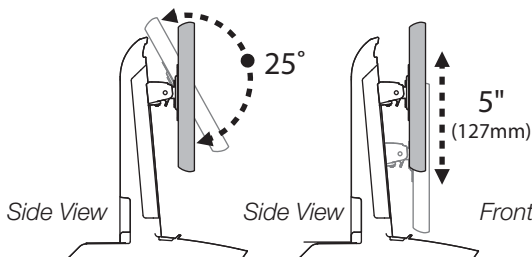

Front View

Side View

Top View

Minimum - Maximum CPU size:

* Provided rubber spacer must be used to accommodate CPU depths of less than 3" (7.6 cm)

Portrait/Landscape rotation stop screw can be removed for 90° rotation.