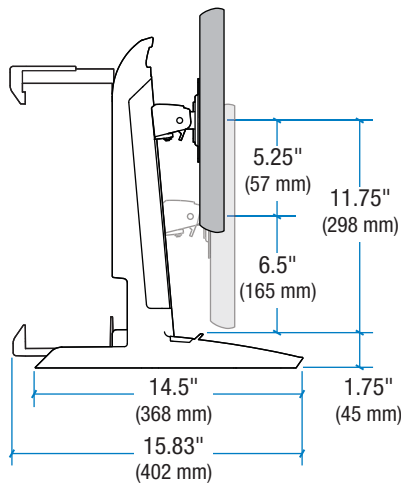

Neo-Flex™ All-In-One Lift Stands

Weight Capacity:

Weight Capacity
for Display:

6 - 16 lbs
(2.7 - 7.2 kg)

Total Maximum Weight
Capacity for Stand:
(includes display, CPU,
keyboard and mouse)

37 lbs
(16.7 kg)

Front View

Side View

Top View

Minimum - Maximum CPU size:

* Provided rubber spacer must be used to accommodate CPU depths of less than 3" (7.6 cm)

Portrait/Landscape rotation stop screw can be removed for 90° rotation.