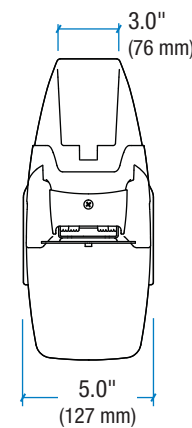

Neo-Flex™ All-In-One Lift Stands

Weight Capacity:

Weight Capacity
for Display:

6 - 16 lbs
(2.7 - 7.2 kg)

Total Maximum Weight
Capacity for Stand:
(includes display, CPU,
keyboard and mouse)

37 lbs
(16.7 kg)

Front View

Side View

Top View

Minimum - Maximum CPU size:

* Provided rubber spacer must be used to accommodate CPU depths of less than 3" (7.6 cm)

Portrait/Landscape rotation stop screw can be removed for 90° rotation.