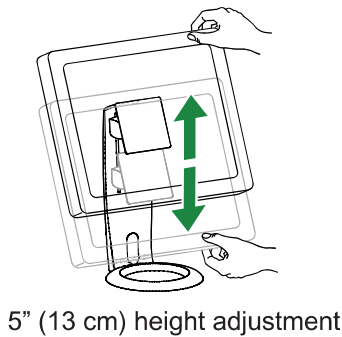

LCD Stand

Range of Motion

display rotates

© 2013 Ergotron, Inc. rev. 06/11/21 DIM-067 Content is subject to change without notification.

Americas Sales and Corporate Headquarter

St. Paul, MN USA
 (800) 888-8458
 +1-651-681-7600
 www.ergotron.com
 inc@americas.ergotron.com