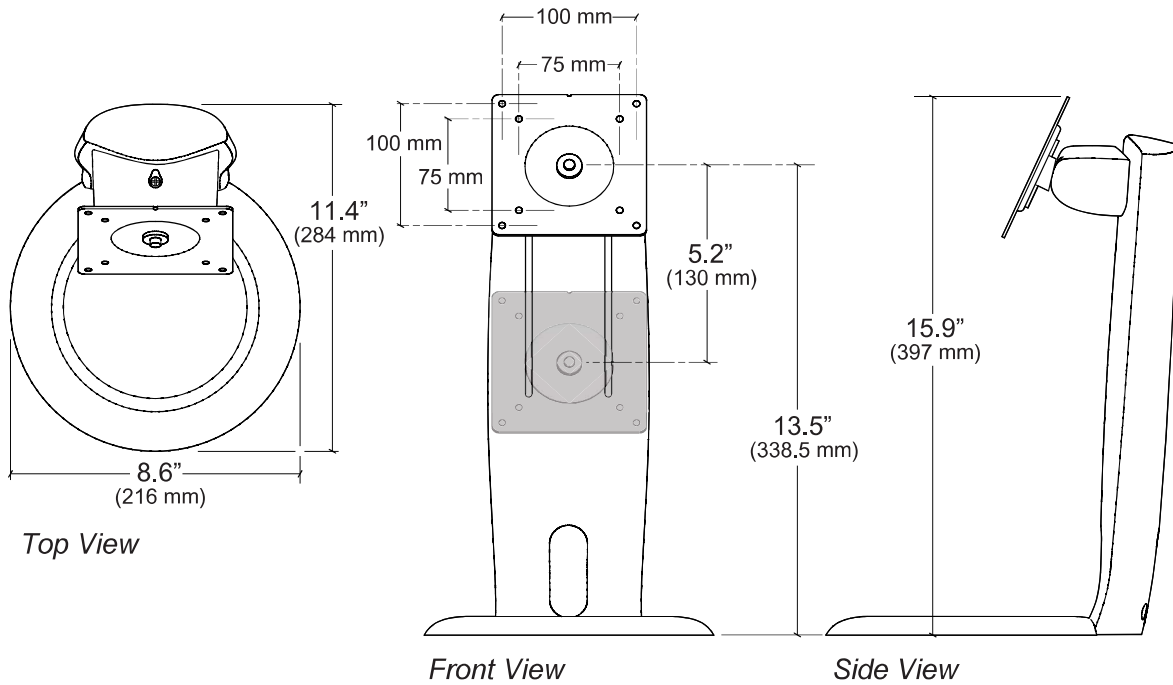

LCD Stand

Range of Motion

display rotates

© 2013 Ergotron, Inc. rev. 06/11/21 DIM-067 Content is subject to change without notification.

Americas Sales and Corporate Headquarter

St. Paul, MN USA
 (800) 888-8458
 +1-651-681-7600
 www.ergotron.com
 inc@americas.ergotron.com