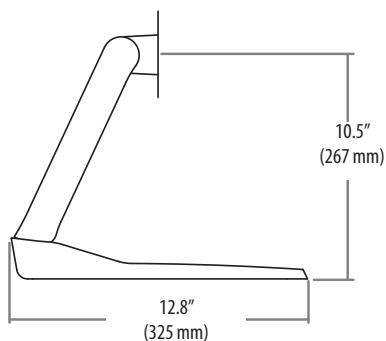

ergotron®

Neo-Flex® Transfer Cart

Dimensional Illustrations

Weight Capacity:

 14–23.7 lbs.
(6.5–10.8 kg)

Range of Motion

6.5"
(165mm)

115°
(-25° – 90°)

360°

Dimensions

© 2014 Ergotron, Inc. rev. 04/01/2019 DIM-NFtouch Content is subject to change without notification

Americas Sales and Corporate Headquarters

St. Paul, MN USA
(800) 888-8458
+1-651-681-7600
www.ergotron.com
sales@ergotron.com