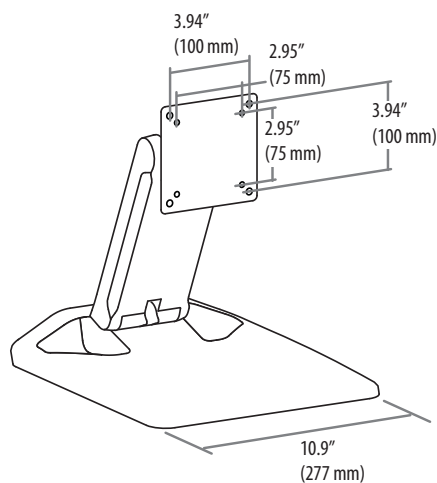

ergotron®

Neo-Flex® Transfer Cart

Dimensional Illustrations

Weight Capacity:

 14–23.7 lbs.
(6.5–10.8 kg)

Range of Motion

6.5"
(165mm)

115°
(-25° – 90°)

360°

Dimensions

© 2014 Ergotron, Inc. rev. 04/01/2019 DIM-NFtouch Content is subject to change without notification

Americas Sales and Corporate Headquarters

St. Paul, MN USA
(800) 888-8458
+1-651-681-7600
www.ergotron.com
sales@ergotron.com