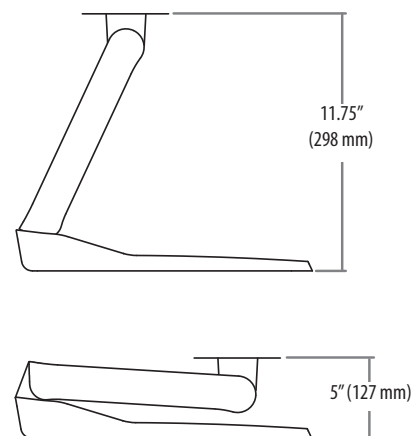

ergotron®

Neo-Flex® Transfer Cart

Dimensional Illustrations

Weight Capacity:

 14–23.7 lbs.
(6.5–10.8 kg)

Range of Motion

6.5"
(165mm)

115°
(-25° – 90°)

360°

Dimensions

© 2014 Ergotron, Inc. rev. 04/01/2019 DIM-NFtouch Content is subject to change without notification

Americas Sales and Corporate Headquarters

St. Paul, MN USA
(800) 888-8458
+1-651-681-7600
www.ergotron.com
sales@ergotron.com