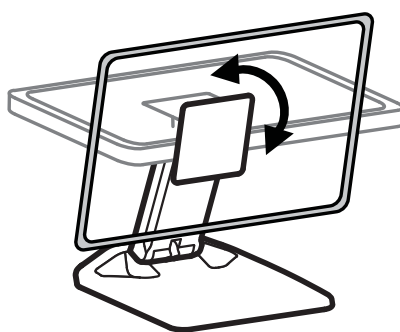

ergotron®

Neo-Flex® Transfer Cart

Dimensional Illustrations

Weight Capacity:

 14–23.7 lbs.
(6.5–10.8 kg)

Range of Motion

6.5"
(165mm)

115°
(-25° – 90°)