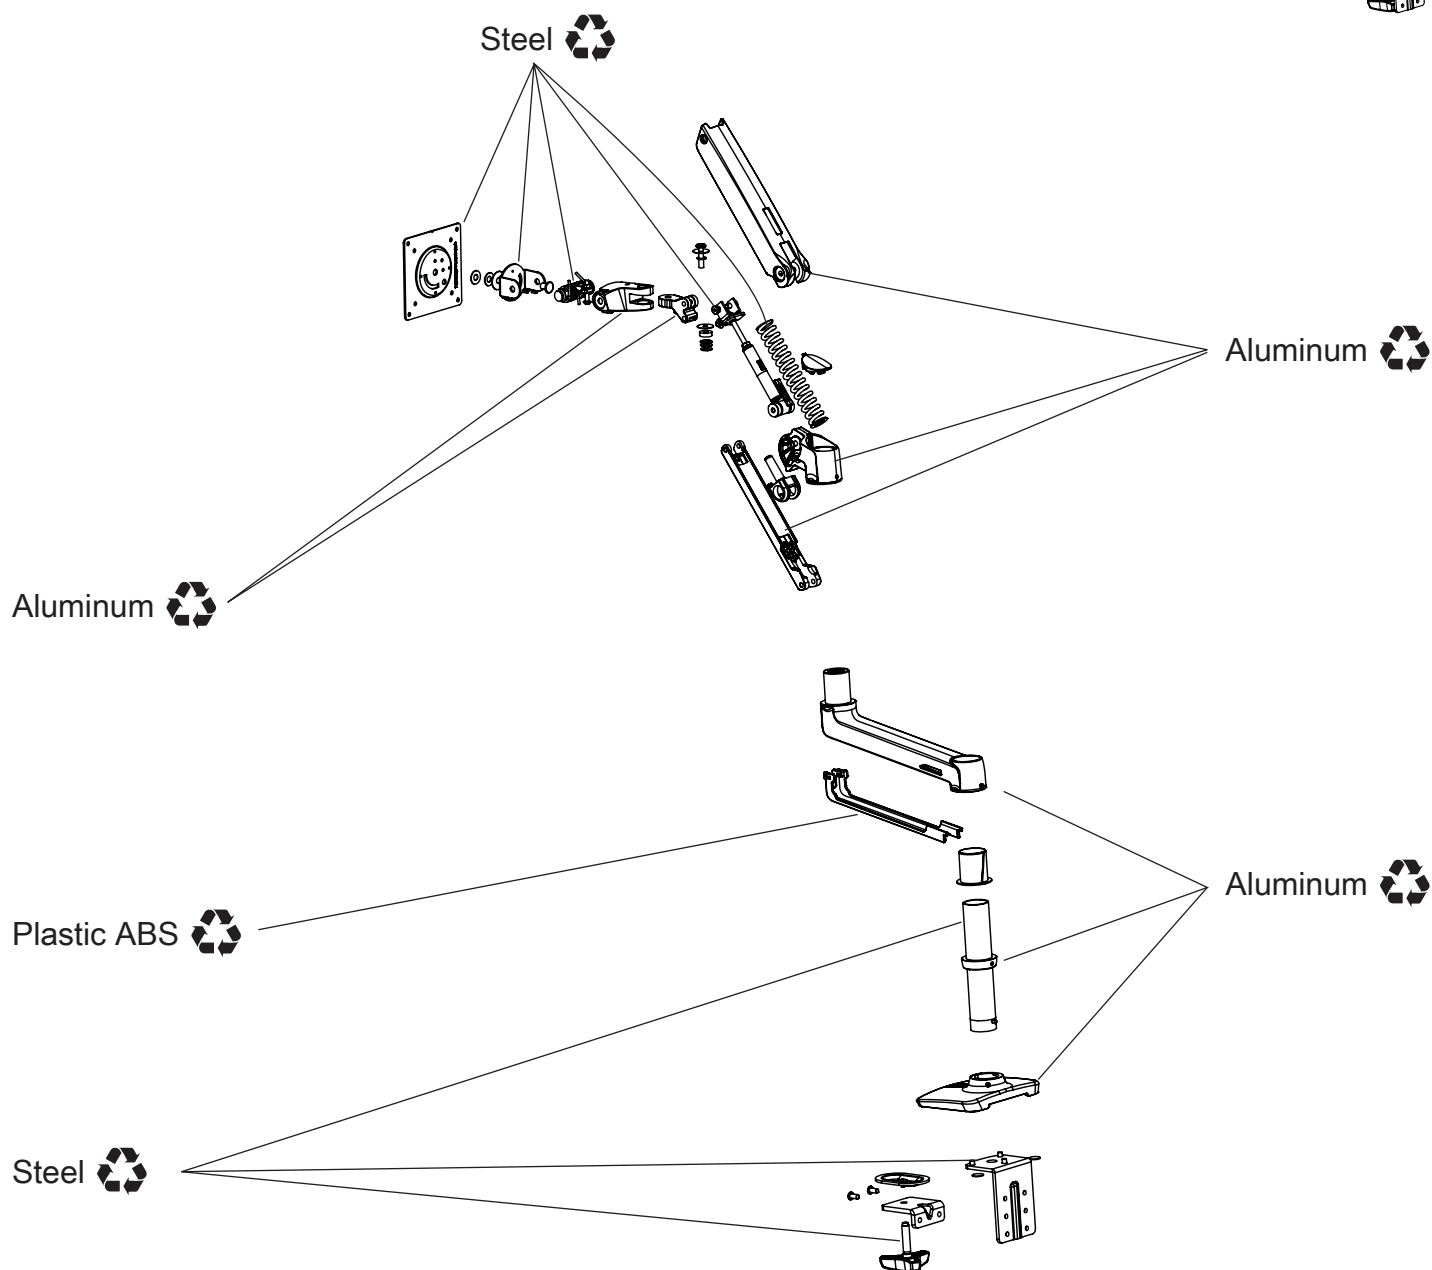

LX Desk Monitor Arm Family:
45-241, 45-490, 45-295, 45-537, 45-245,
45-491, 45-248, 45-492, 45-509, 45-608,
45-626, 45-610

15 minute Disassembly
Tools Needed:

There may be components that are under pressure. Proceed with caution while disassembling.