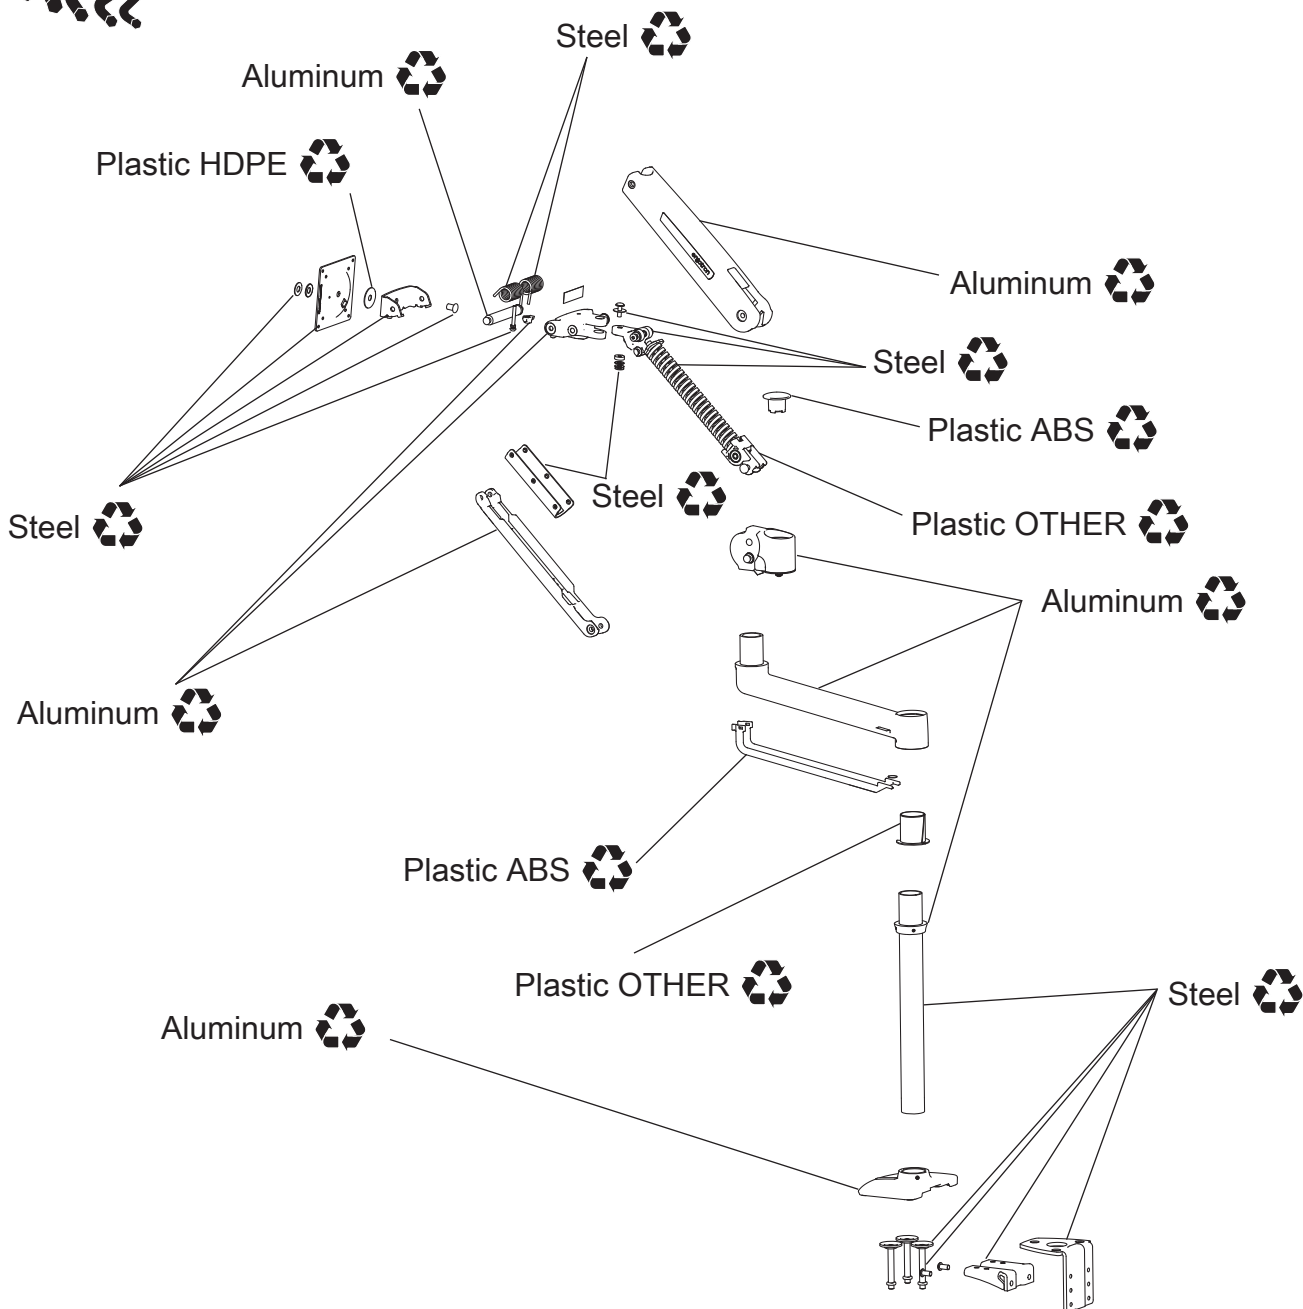

LX HD and Sit-Stand Monitor Arm Family:
45-268, 45-269, 45-353, 45-354, 45-358, 45-359,
45-360, 45-361, 45-383, 45-384

15 minute Disassembly
Tools Needed:

There may be components that are under pressure. Proceed with caution while disassembling.