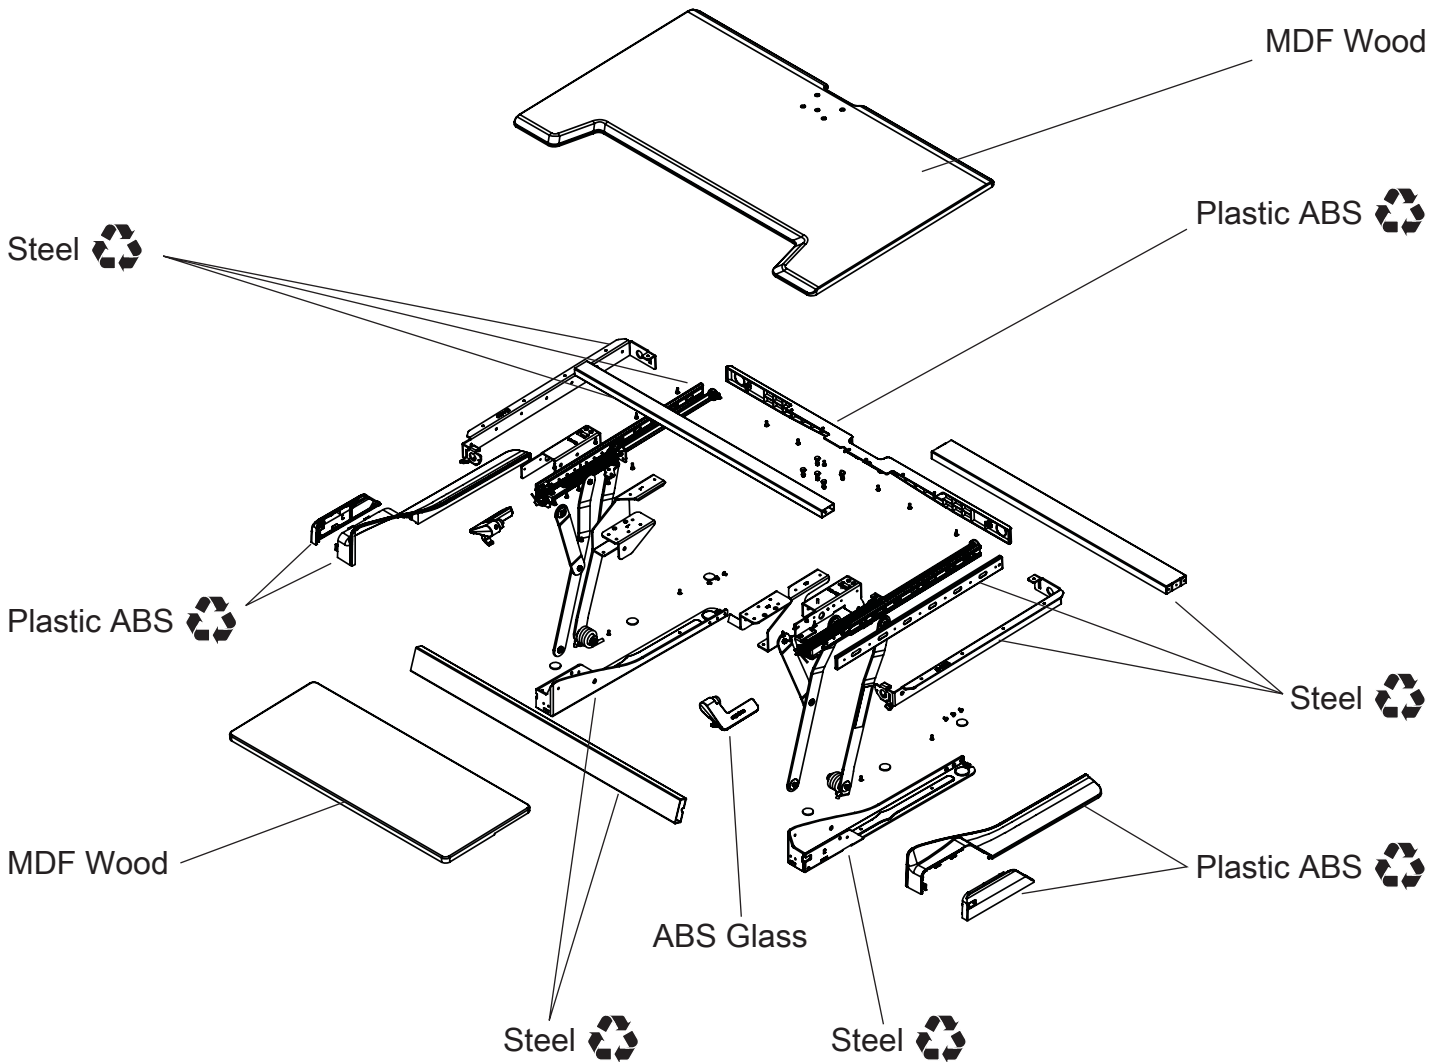

### WorkFit-T Family

33-397, 33-406, 33-418, 33-444,  
33-447, 33-468, 33-467

20 minute Disassembly  
Tools Needed:

See website for more recycling information: [www.ergotron.com/en-us/company/environmentally-responsible](http://www.ergotron.com/en-us/company/environmentally-responsible)