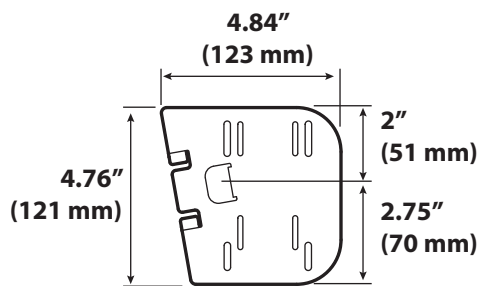

# CareFit™ Enclosure Horizontal Scanner Bracket

Supports Models:  
CODE CR2600 Handle + Palm kits  
CODE CR2700 series

Supports Models:  
Zebra DS 8178 Wireless Scanner (Presentation Style)  
Honeywell Xenon 1902H  
DataLogic Gryphon GM4400