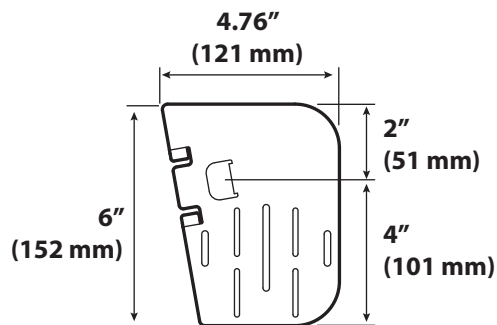

# CareFit™ Enclosure Horizontal Scanner Bracket

Supports Models:  
CODE CR2600 Handle + Palm kits  
CODE CR2700 series

Supports Models:  
Zebra DS 8178 Wireless Scanner (Presentation Style)  
Honeywell Xenon 1902H  
DataLogic Gryphon GM4400