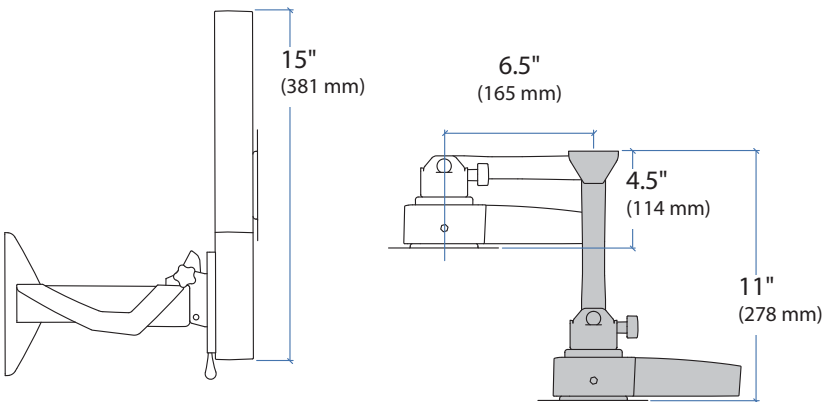

Dimensions

Weight Capacity
 12 - 30 lbs
 (5.4 - 13.6 kg)

Attaches to Wood or Concrete

Range of Motion

© 2013 Ergotron, Inc. rev. 07/15/2019 DIM-GlideLD Content is subject to change without notification

Americas Sales and Corporate Headquarter