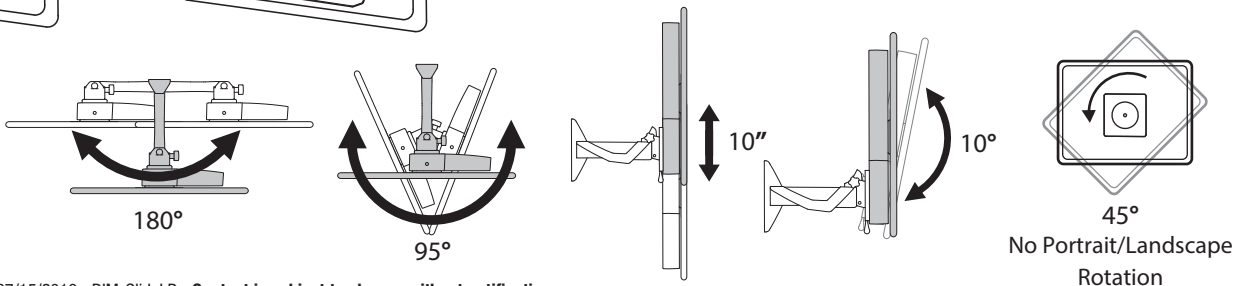

Dimensions

Weight Capacity
 12 - 30 lbs
 (5.4 - 13.6 kg)

Attaches to Wood or Concrete

Range of Motion

© 2013 Ergotron, Inc. rev. 07/15/2019 DIM-GlideLD Content is subject to change without notification

Americas Sales and Corporate Headquarter