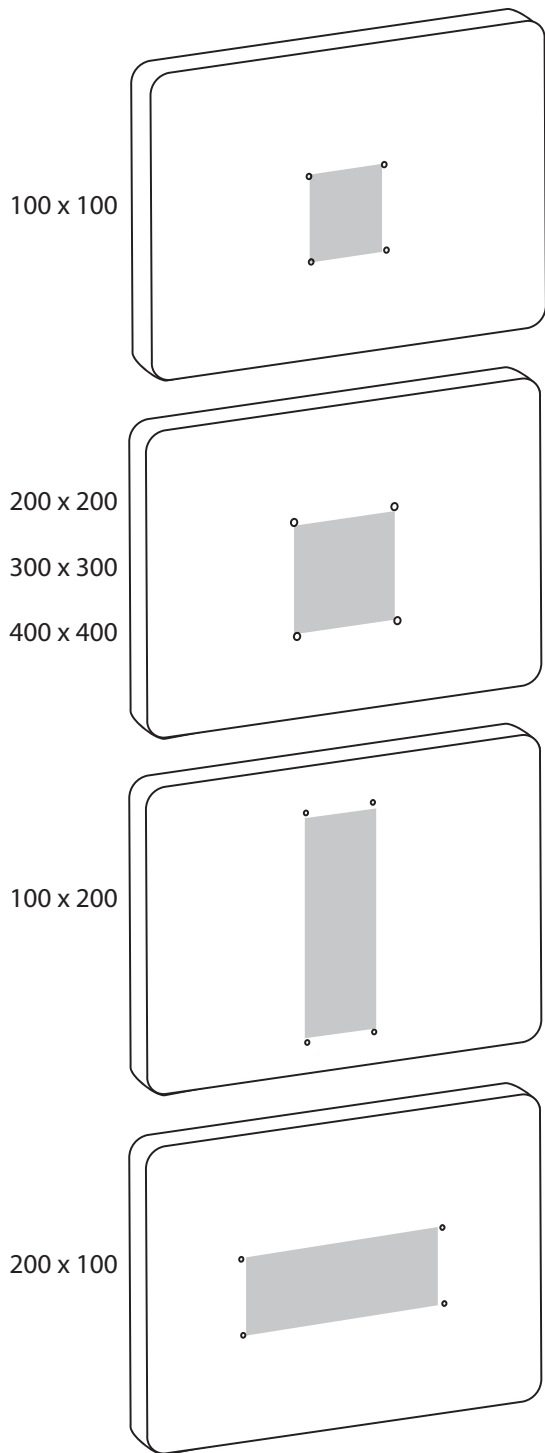

Glide LD

© 2013 Ergotron, Inc. rev. 07/15/2019 DIM-GlideLD Content is subject to change without notification

Americas Sales and Corporate Headquarter

St. Paul, MN USA
(800) 888-8458
+1-651-681-7600
www.ergotron.com
sales@ergotron.com

EMEA Sales

Amersfoort, The Netherlands
+31 33 45 45 600
www.ergotron.com
info.eu@ergotron.com

APAC Sales

Tokyo, Japan
www.ergotron.com
apaccustomerservice@ergotron.com

Worldwide OEM Sales

www.ergotron.com
info.oem@ergotron.com