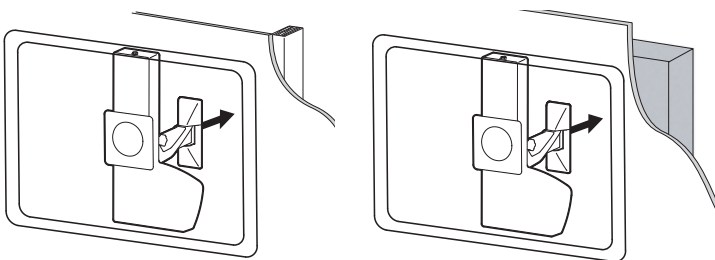

Dimensions

Weight Capacity
 12 - 30 lbs
 (5.4 - 13.6 kg)

Attaches to Wood or Concrete

Range of Motion

© 2013 Ergotron, Inc. rev. 07/15/2019 DIM-GlideLD Content is subject to change without notification

Americas Sales and Corporate Headquarter