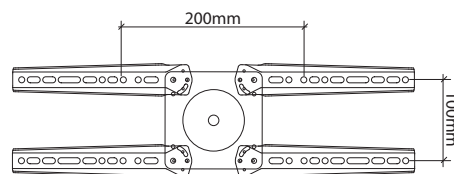

Glide LD

© 2013 Ergotron, Inc. rev. 07/15/2019 DIM-GlideLD Content is subject to change without notification

Americas Sales and Corporate Headquarter

St. Paul, MN USA
(800) 888-8458
+1-651-681-7600
www.ergotron.com
sales@ergotron.com

EMEA Sales

Amersfoort, The Netherlands
+31 33 45 45 600
www.ergotron.com
info.eu@ergotron.com

APAC Sales

Tokyo, Japan
www.ergotron.com
apaccustomerservice@ergotron.com

Worldwide OEM Sales

www.ergotron.com
info.oem@ergotron.com