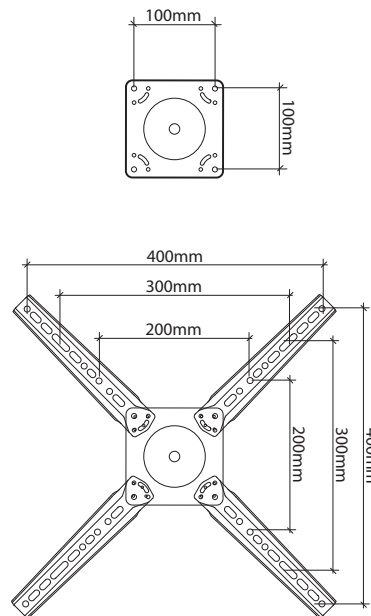

Glide LD

© 2013 Ergotron, Inc. rev. 07/15/2019 DIM-GlideLD Content is subject to change without notification

Americas Sales and Corporate Headquarter

St. Paul, MN USA
(800) 888-8458
+1-651-681-7600
www.ergotron.com
sales@ergotron.com

EMEA Sales

Amersfoort, The Netherlands
+31 33 45 45 600
www.ergotron.com
info.eu@ergotron.com

APAC Sales

Tokyo, Japan
www.ergotron.com
apaccustomerservice@ergotron.com

Worldwide OEM Sales

www.ergotron.com
info.oem@ergotron.com