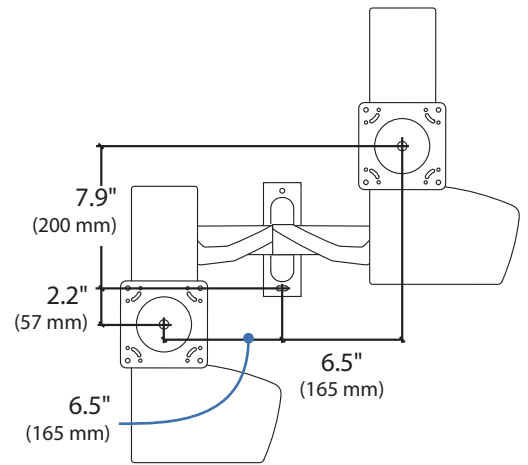

Dimensions

Weight Capacity
 12 - 30 lbs
 (5.4 - 13.6 kg)

Attaches to Wood or Concrete

Range of Motion

© 2013 Ergotron, Inc. rev. 07/15/2019 DIM-GlideLD Content is subject to change without notification

Americas Sales and Corporate Headquarter