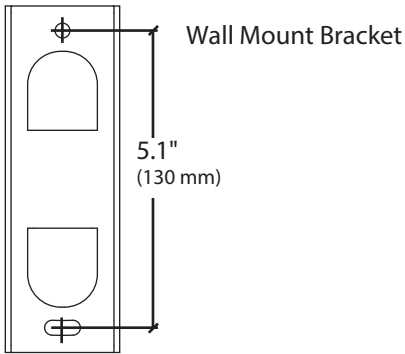

Dimensions

Weight Capacity
 12 - 30 lbs
 (5.4 - 13.6 kg)

Attaches to Wood or Concrete

Range of Motion

© 2013 Ergotron, Inc. rev. 07/15/2019 DIM-GlideLD Content is subject to change without notification

Americas Sales and Corporate Headquarter