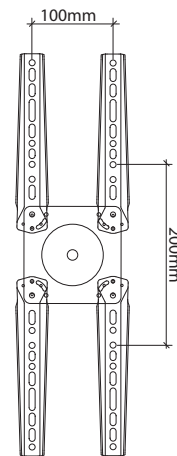

Glide LD

© 2013 Ergotron, Inc. rev. 07/15/2019 DIM-GlideLD Content is subject to change without notification

Americas Sales and Corporate Headquarter

St. Paul, MN USA
(800) 888-8458
+1-651-681-7600
www.ergotron.com
sales@ergotron.com

EMEA Sales

Amersfoort, The Netherlands
+31 33 45 45 600
www.ergotron.com
info.eu@ergotron.com

APAC Sales

Tokyo, Japan
www.ergotron.com
apaccustomerservice@ergotron.com

Worldwide OEM Sales

www.ergotron.com
info.oem@ergotron.com