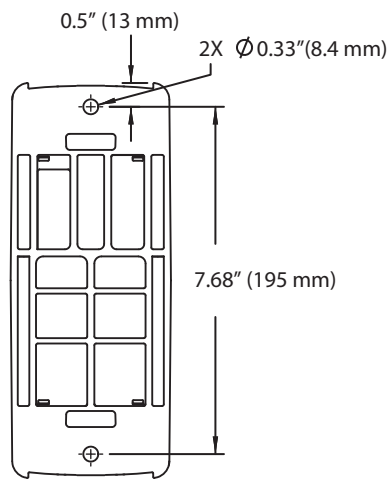

Interactive Arm HD

Dimensions

Wall Mount Bracket

Stud mounting:
M8 x 80mm or 5/16" x 3"
and flat washer 8mm or
5/16" (2 places)

Range of Motion

Weight Capacity

© 2013 Ergotron, Inc. rev. 10/07/2019 DIM-interactHD Content is subject to change without notification