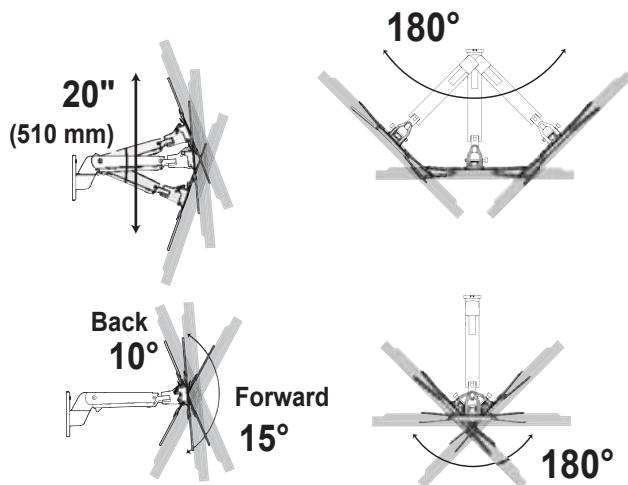

Interactive Arm HD

Dimensions

Wall Mount Bracket

Stud mounting:
M8 x 80mm or 5/16" x 3"
and flat washer 8mm or
5/16" (2 places)

Range of Motion

Weight Capacity

© 2013 Ergotron, Inc. rev. 10/07/2019 DIM-interactHD Content is subject to change without notification