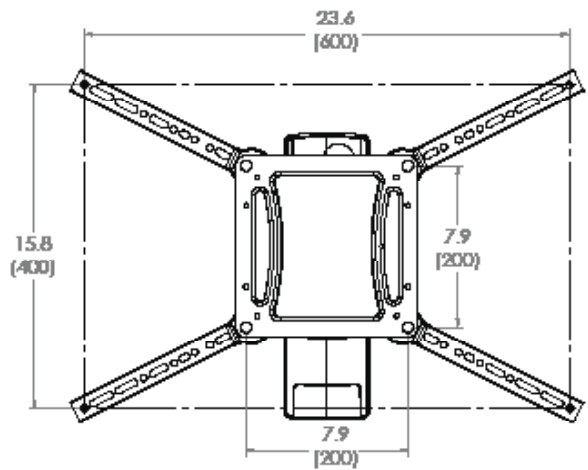

Interactive Arm HD

Dimensions

Wall Mount Bracket

Stud mounting:
M8 x 80mm or 5/16" x 3"
and flat washer 8mm or
5/16" (2 places)

Range of Motion

Weight Capacity

© 2013 Ergotron, Inc. rev. 10/07/2019 DIM-interactHD Content is subject to change without notification