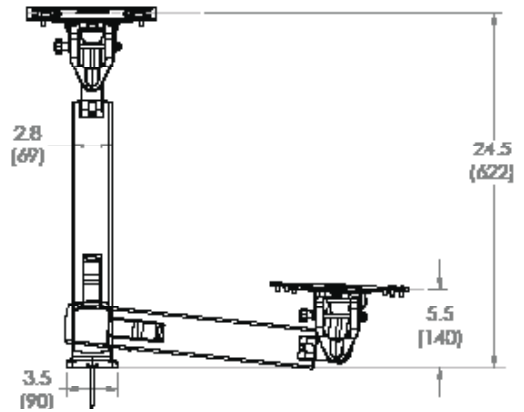

Interactive Arm HD

Dimensions

Wall Mount Bracket

Stud mounting:
M8 x 80mm or 5/16" x 3"
and flat washer 8mm or
5/16" (2 places)

Range of Motion

Weight Capacity

© 2013 Ergotron, Inc. rev. 10/07/2019 DIM-interactHD Content is subject to change without notification