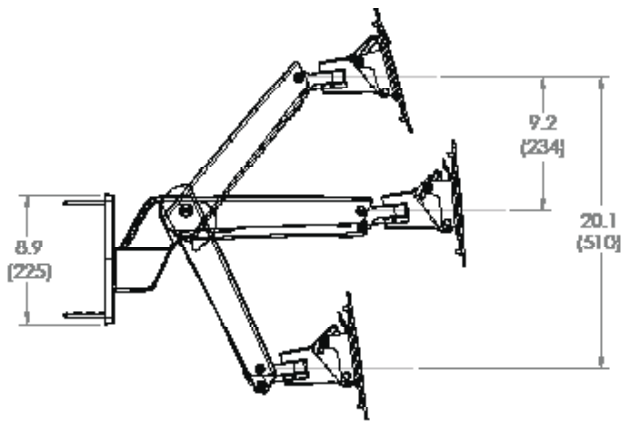

Interactive Arm HD

Dimensions

Wall Mount Bracket

Stud mounting:
M8 x 80mm or 5/16" x 3"
and flat washer 8mm or
5/16" (2 places)

Range of Motion

Weight Capacity

© 2013 Ergotron, Inc. rev. 10/07/2019 DIM-interactHD Content is subject to change without notification