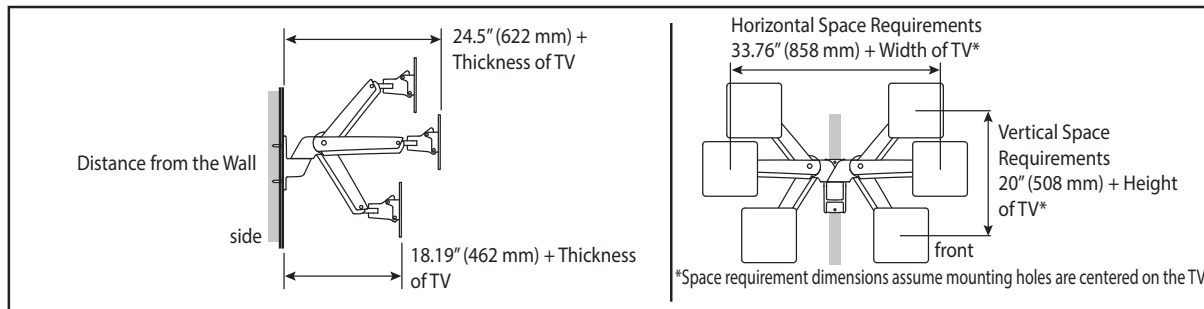

ergotron®

© 2013 Ergotron, Inc. rev. 10/07/2019 DIM-interactHD Content is subject to change without notification

**Americas Sales and
Corporate Headquarter**

St. Paul, MN USA
(800) 888-8458
+1-651-681-7600
www.ergotron.com
sales@ergotron.com

EMEA Sales

Amersfoort, The Netherlands
+31 33 45 45 600
www.ergotron.com
info.eu@ergotron.com

APAC Sales

Tokyo, Japan
www.ergotron.com
apacustomerservice@ergotron.com

Worldwide OEM Sales

www.ergotron.com
info.oem@ergotron.com