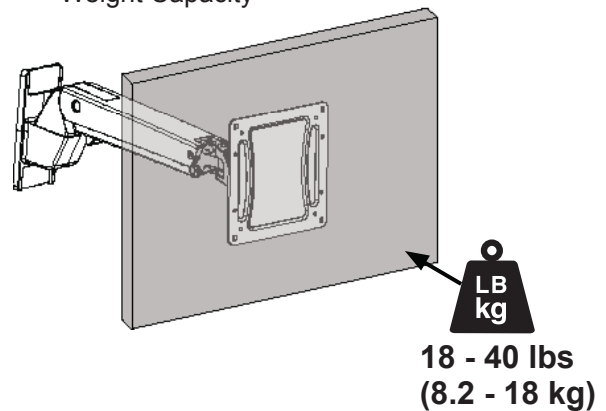

Interactive Arm HD

Dimensions

Wall Mount Bracket

Stud mounting:
M8 x 80mm or 5/16" x 3"
and flat washer 8mm or
5/16" (2 places)

Range of Motion

Weight Capacity

© 2013 Ergotron, Inc. rev. 10/07/2019 DIM-interactHD Content is subject to change without notification