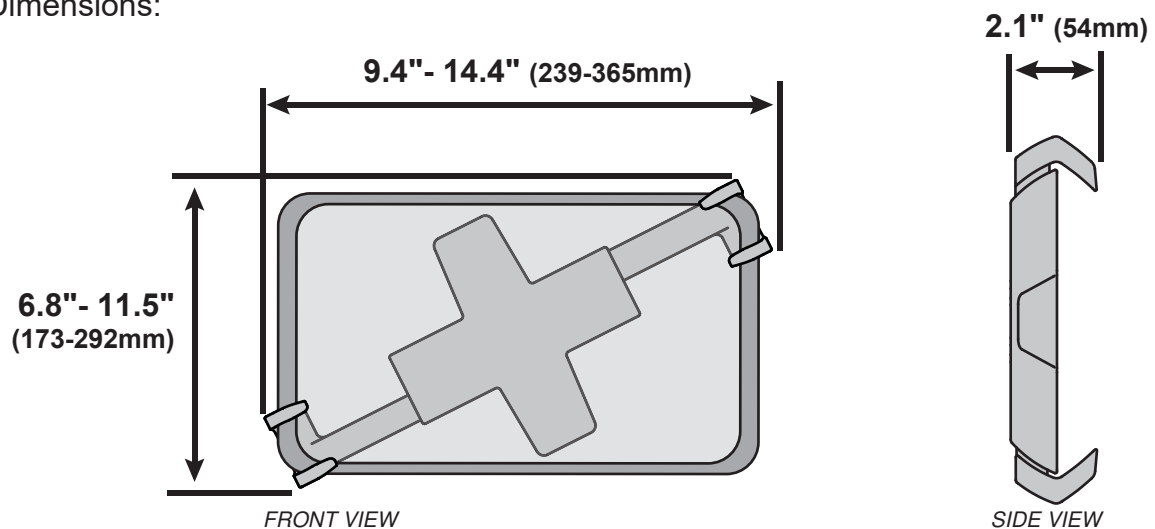

Lockable Tablet Mount

Min-Max Tablet Dimensions:

Min-Max Dimensions:

Americas Sales and Corporate Headquarters

St. Paul, MN USA
 (800) 888-8458
 +1-651-681-7600
 www.ergotron.com
 sales@ergotron.com

EMEA Sales