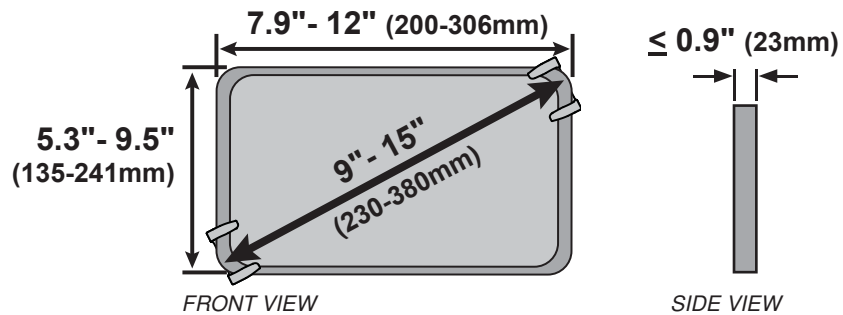

Lockable Tablet Mount

Min-Max Tablet Dimensions:

Min-Max Dimensions:

Americas Sales and Corporate Headquarters

St. Paul, MN USA
 (800) 888-8458
 +1-651-681-7600
 www.ergotron.com
 sales@ergotron.com

EMEA Sales