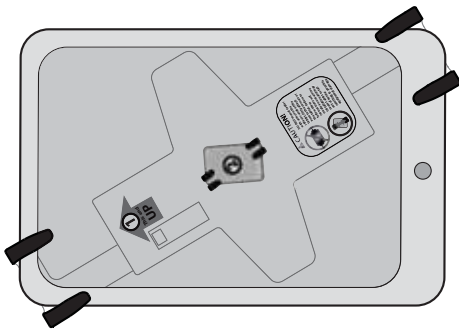

Lockable Tablet Mount

Min-Max Tablet Dimensions:

Min-Max Dimensions:

Americas Sales and Corporate Headquarters

St. Paul, MN USA
 (800) 888-8458
 +1-651-681-7600
 www.ergotron.com
 sales@ergotron.com

EMEA Sales