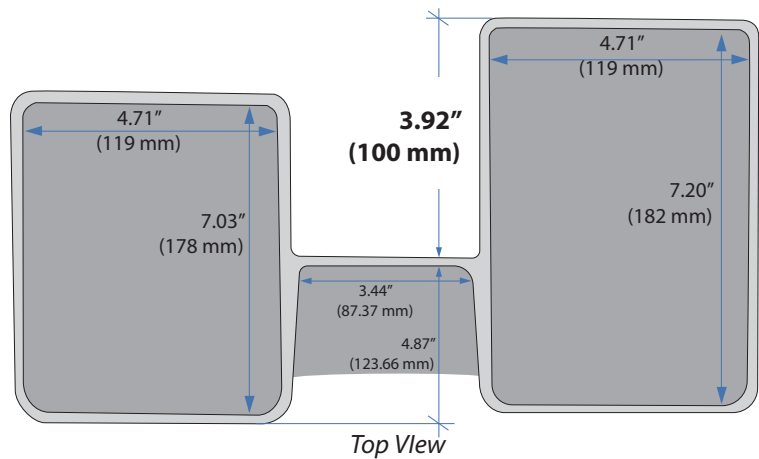

Accessory Bin

Max Weight Capacity:

≤ 8 lbs
(3.6 kg)

Side View

Front View

© 2015 Ergotron, Inc. rev. rev. 12/13/2018 DIM-Learn2FitBasket Content is subject to change without notification

Americas Sales and Corporate Headquarters