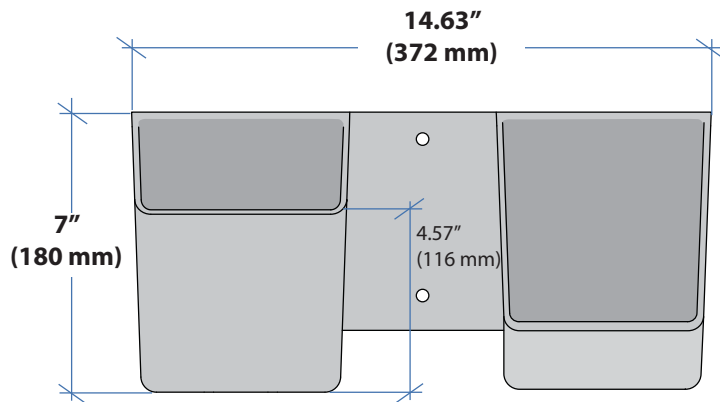

Accessory Bin

Max Weight Capacity:

≤ 8 lbs
(3.6 kg)

Side View

Front View

© 2015 Ergotron, Inc. rev. rev. 12/13/2018 DIM-Learn2FitBasket Content is subject to change without notification

Americas Sales and Corporate Headquarters