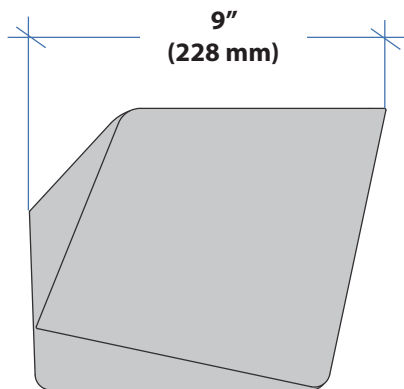

Accessory Bin

Max Weight Capacity:

≤ 8 lbs
(3.6 kg)

Side View

Front View

© 2015 Ergotron, Inc. rev. rev. 12/13/2018 DIM-Learn2FitBasket Content is subject to change without notification

Americas Sales and Corporate Headquarters