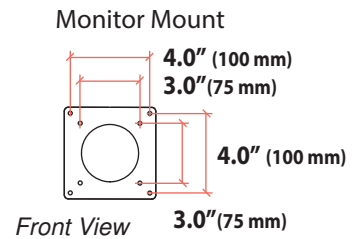

TRACE™ Dual Monitor Mount

DIMENSIONS

TRACE™ Dual Monitor Mount

DIMENSIONS

Panel Clamp

Desk Thickness

0" - 2.55" (0 - 65 mm)

Freestanding Clamp

Desk Thickness

0.47" - 1.26" (12 - 32 mm)

Grommet Mount

Desk Thickness and Grommet Hole

TRACE™ Dual Monitor Mount

RANGE OF MOTION

WEIGHT CAPACITY

© 2020 Ergotron, Inc. rev. 03/08/2022 DIM-tracedual **Content is subject to change without notification**