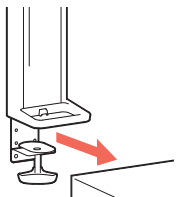

TRACE™ Dual Monitor Mount

DIMENSIONS

TRACE™ Dual Monitor Mount

DIMENSIONS

Panel Clamp

Desk Thickness

0" - 2.55" (0 - 65 mm)

Freestanding Clamp

Desk Thickness

0.47" - 1.26" (12 - 32 mm)

Grommet Mount

Desk Thickness and Grommet Hole

TRACE™ Dual Monitor Mount

RANGE OF MOTION

WEIGHT CAPACITY

© 2020 Ergotron, Inc. rev. 03/08/2022 DIM-tracedual **Content is subject to change without notification**