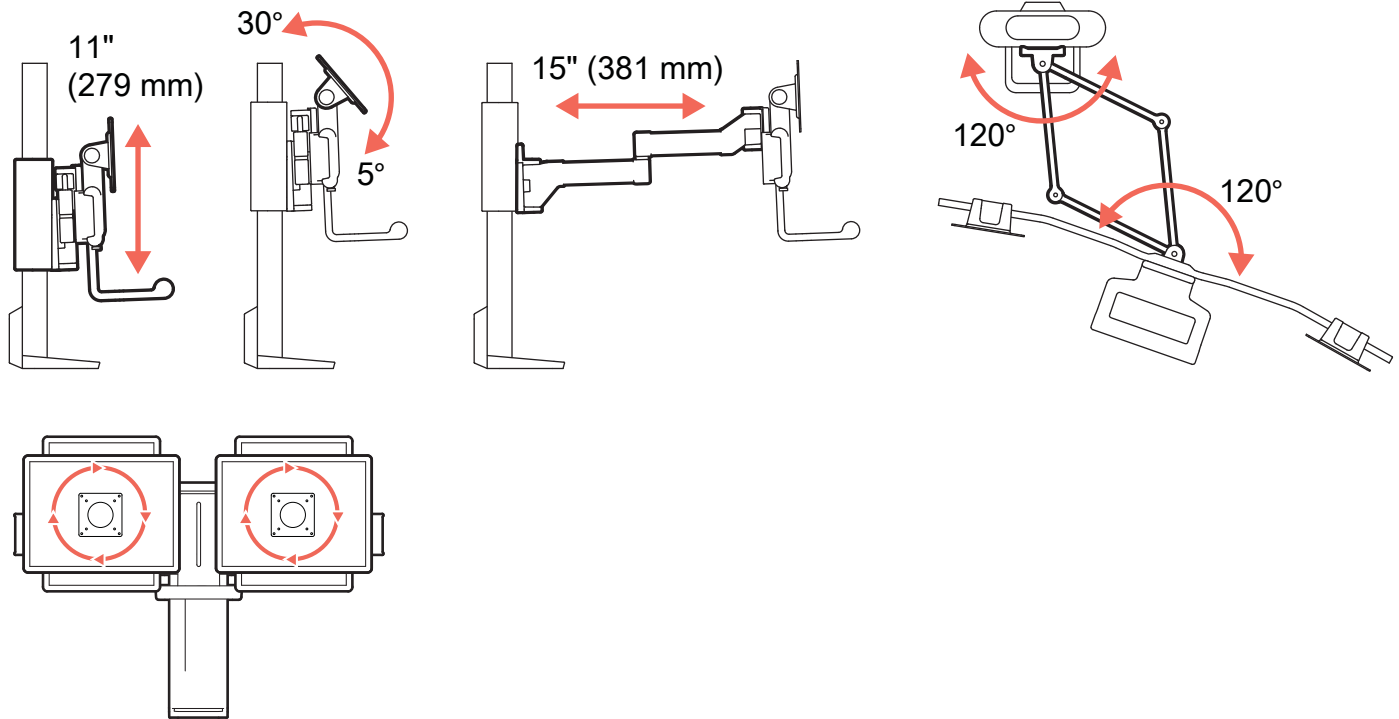

TRACE™ Dual Monitor Mount

DIMENSIONS

TRACE™ Dual Monitor Mount

DIMENSIONS

Panel Clamp

Desk Thickness

0" - 2.55" (0 - 65 mm)

Freestanding Clamp

Desk Thickness

0.47" - 1.26" (12 - 32 mm)

Grommet Mount

Desk Thickness and Grommet Hole

TRACE™ Dual Monitor Mount

RANGE OF MOTION

WEIGHT CAPACITY

© 2020 Ergotron, Inc. rev. 03/08/2022 DIM-tracedual **Content is subject to change without notification**