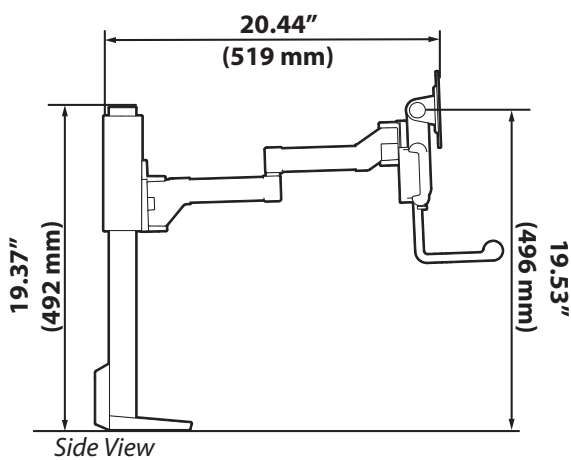

TRACE™ Dual Monitor Mount

DIMENSIONS

TRACE™ Dual Monitor Mount

DIMENSIONS

Panel Clamp

Desk Thickness

0" - 2.55" (0 - 65 mm)

Freestanding Clamp

Desk Thickness

0.47" - 1.26" (12 - 32 mm)

Grommet Mount

Desk Thickness and Grommet Hole

TRACE™ Dual Monitor Mount

RANGE OF MOTION

WEIGHT CAPACITY

© 2020 Ergotron, Inc. rev. 03/08/2022 DIM-tracedual **Content is subject to change without notification**