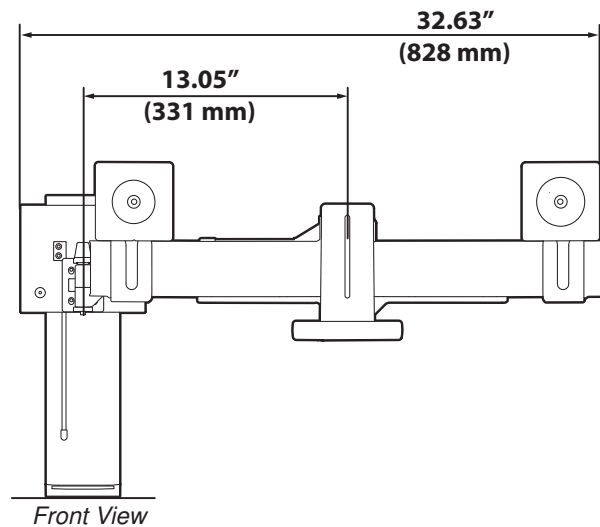

TRACE™ Dual Monitor Mount

DIMENSIONS

TRACE™ Dual Monitor Mount

DIMENSIONS

Panel Clamp

Desk Thickness

0" - 2.55" (0 - 65 mm)

Freestanding Clamp

Desk Thickness

0.47" - 1.26" (12 - 32 mm)

Grommet Mount

Desk Thickness and Grommet Hole

TRACE™ Dual Monitor Mount

RANGE OF MOTION

WEIGHT CAPACITY

© 2020 Ergotron, Inc. rev. 03/08/2022 DIM-tracedual **Content is subject to change without notification**