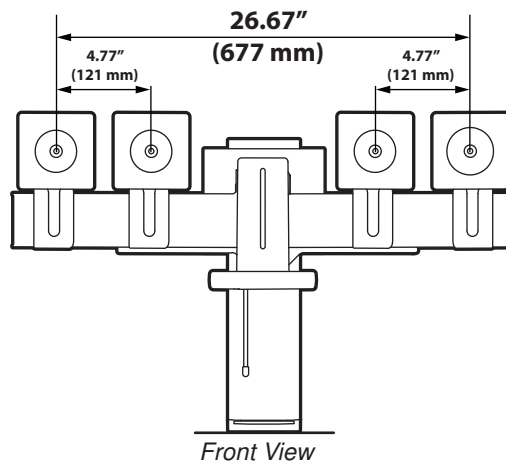

TRACE™ Dual Monitor Mount

DIMENSIONS

TRACE™ Dual Monitor Mount

DIMENSIONS

Panel Clamp

Desk Thickness

0" - 2.55" (0 - 65 mm)

Freestanding Clamp

Desk Thickness

0.47" - 1.26" (12 - 32 mm)

Grommet Mount

Desk Thickness and Grommet Hole

TRACE™ Dual Monitor Mount

RANGE OF MOTION

WEIGHT CAPACITY

© 2020 Ergotron, Inc. rev. 03/08/2022 DIM-tracedual **Content is subject to change without notification**