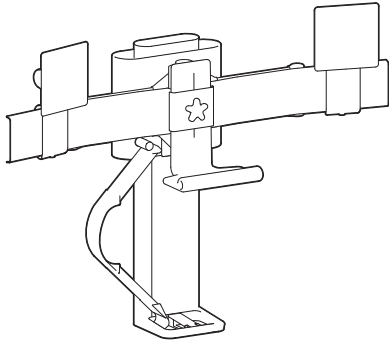

TRACE™ Dual Monitor Mount

DIMENSIONS

TRACE™ Dual Monitor Mount

DIMENSIONS

Panel Clamp

Desk Thickness

0" - 2.55" (0 - 65 mm)

Freestanding Clamp

Desk Thickness

0.47" - 1.26" (12 - 32 mm)

Grommet Mount

Desk Thickness and Grommet Hole

TRACE™ Dual Monitor Mount

RANGE OF MOTION

WEIGHT CAPACITY

© 2020 Ergotron, Inc. rev. 03/08/2022 DIM-tracedual **Content is subject to change without notification**