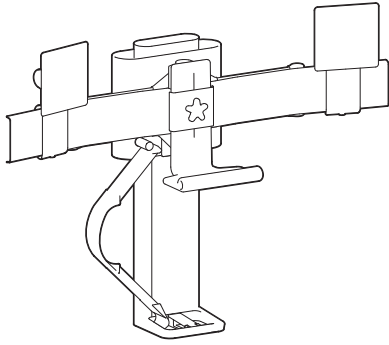

TRACE™ Dual Monitor Mount

DIMENSIONS

TRACE™ Dual Monitor Mount

DIMENSIONS

Panel Clamp

Desk Thickness

0" - 2.55" (0 - 65 mm)

Freestanding Clamp

Desk Thickness

0.47" - 1.26" (12 - 32 mm)

Grommet Mount

Desk Thickness and Grommet Hole

TRACE™ Dual Monitor Mount

RANGE OF MOTION

WEIGHT CAPACITY

© 2020 Ergotron, Inc. rev. 03/08/2022 DIM-tracedual **Content is subject to change without notification**