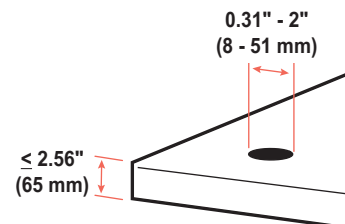

Desk Thickness

0.47" - 1.26" (12 - 32 mm)

Grommet Mount

Desk Thickness and Grommet Hole

TRACE™ Dual Monitor Mount

RANGE OF MOTION

WEIGHT CAPACITY

© 2020 Ergotron, Inc. rev. 03/08/2022 DIM-tracedual **Content is subject to change without notification**