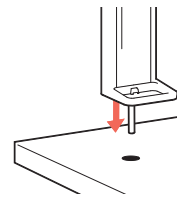

TRACE™ Dual Monitor Mount

DIMENSIONS

TRACE™ Dual Monitor Mount

DIMENSIONS

Panel Clamp

Desk Thickness

0" - 2.55" (0 - 65 mm)

Freestanding Clamp

Desk Thickness

0.47" - 1.26" (12 - 32 mm)

Grommet Mount

Desk Thickness and Grommet Hole

TRACE™ Dual Monitor Mount

RANGE OF MOTION

WEIGHT CAPACITY

© 2020 Ergotron, Inc. rev. 03/08/2022 DIM-tracedual **Content is subject to change without notification**