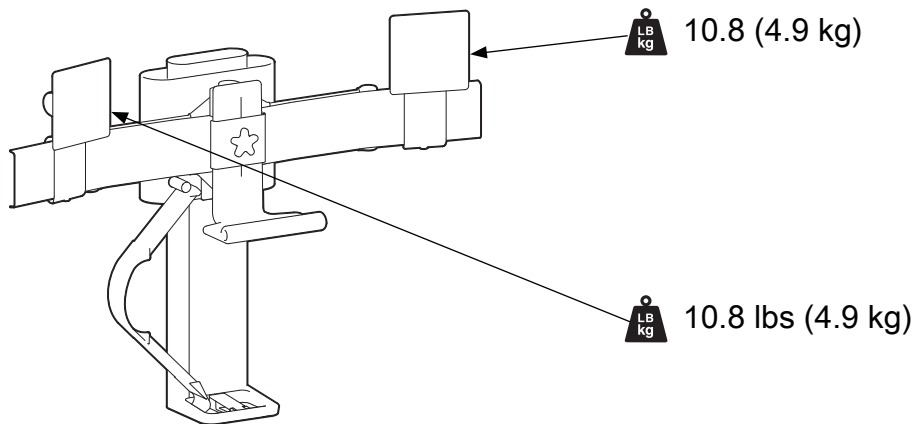

Desk Thickness

0.47" - 1.26" (12 - 32 mm)

Grommet Mount

Desk Thickness and Grommet Hole

TRACE™ Dual Monitor Mount

RANGE OF MOTION

WEIGHT CAPACITY

© 2020 Ergotron, Inc. rev. 03/08/2022 DIM-tracedual **Content is subject to change without notification**