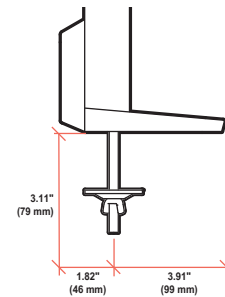

TRACE™ Dual Monitor Mount

DIMENSIONS

TRACE™ Dual Monitor Mount

DIMENSIONS

Panel Clamp

Desk Thickness

0" - 2.55" (0 - 65 mm)

Freestanding Clamp

Desk Thickness

0.47" - 1.26" (12 - 32 mm)

Grommet Mount

Desk Thickness and Grommet Hole

TRACE™ Dual Monitor Mount

RANGE OF MOTION

WEIGHT CAPACITY

© 2020 Ergotron, Inc. rev. 03/08/2022 DIM-tracedual **Content is subject to change without notification**