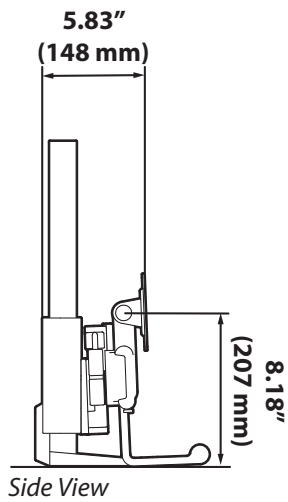

TRACE™ Dual Monitor Mount

DIMENSIONS

TRACE™ Dual Monitor Mount

DIMENSIONS

Panel Clamp

Desk Thickness

0" - 2.55" (0 - 65 mm)

Freestanding Clamp

Desk Thickness

0.47" - 1.26" (12 - 32 mm)

Grommet Mount

Desk Thickness and Grommet Hole

TRACE™ Dual Monitor Mount

RANGE OF MOTION

WEIGHT CAPACITY

© 2020 Ergotron, Inc. rev. 03/08/2022 DIM-tracedual **Content is subject to change without notification**