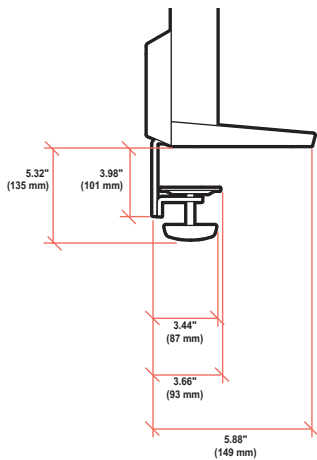

TRACE™ Dual Monitor Mount

DIMENSIONS

TRACE™ Dual Monitor Mount

DIMENSIONS

Panel Clamp

Desk Thickness

0" - 2.55" (0 - 65 mm)

Freestanding Clamp

Desk Thickness

0.47" - 1.26" (12 - 32 mm)

Grommet Mount

Desk Thickness and Grommet Hole

TRACE™ Dual Monitor Mount

RANGE OF MOTION

WEIGHT CAPACITY

© 2020 Ergotron, Inc. rev. 03/08/2022 DIM-tracedual **Content is subject to change without notification**