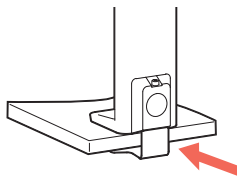

TRACE™ Dual Monitor Mount

DIMENSIONS

TRACE™ Dual Monitor Mount

DIMENSIONS

Panel Clamp

Desk Thickness

0" - 2.55" (0 - 65 mm)

Freestanding Clamp

Desk Thickness

0.47" - 1.26" (12 - 32 mm)

Grommet Mount

Desk Thickness and Grommet Hole

TRACE™ Dual Monitor Mount

RANGE OF MOTION

WEIGHT CAPACITY

© 2020 Ergotron, Inc. rev. 03/08/2022 DIM-tracedual **Content is subject to change without notification**