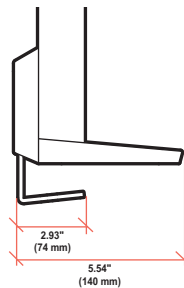

TRACE™ Dual Monitor Mount

DIMENSIONS

TRACE™ Dual Monitor Mount

DIMENSIONS

Panel Clamp

Desk Thickness

0" - 2.55" (0 - 65 mm)

Freestanding Clamp

Desk Thickness

0.47" - 1.26" (12 - 32 mm)

Grommet Mount

Desk Thickness and Grommet Hole

TRACE™ Dual Monitor Mount

RANGE OF MOTION

WEIGHT CAPACITY

© 2020 Ergotron, Inc. rev. 03/08/2022 DIM-tracedual **Content is subject to change without notification**