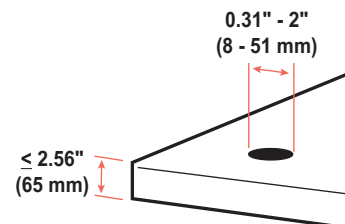

Desk Thickness and Grommet Hole