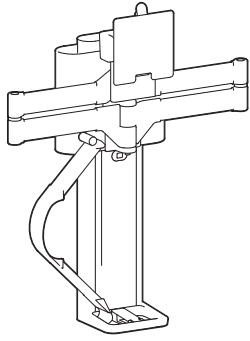

TRACE™ Single Monitor Mount