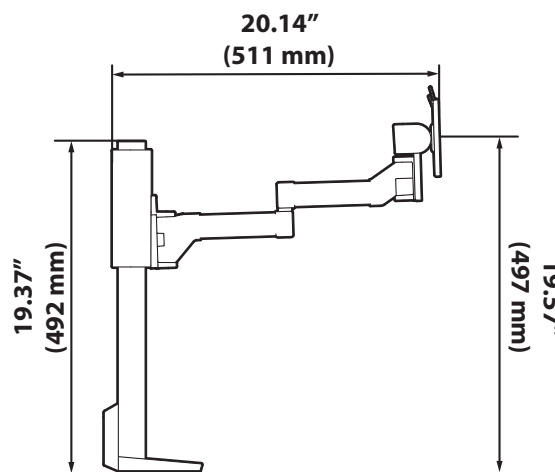

TRACE™ Single Monitor Mount

DIMENSIONS

Full Down

Side View

Full Up

Side View

Front View

Monitor Mount

TRACE™ Single Monitor Mount

DIMENSIONS

Panel Clamp

Desk Thickness

0" - 2.55" (0 - 65 mm)

Freestanding Clamp

Desk Thickness

0.47" - 1.26" (12 - 32 mm)