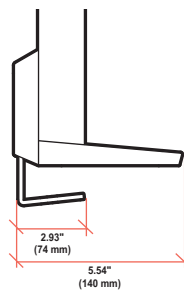

TRACE™ Single Monitor Mount

DIMENSIONS

Panel Clamp

Desk Thickness

0" - 2.55" (0 - 65 mm)

Freestanding Clamp

Desk Thickness

0.47" - 1.26" (12 - 32 mm)

Grommet Mount

Desk Thickness and Grommet Hole

TRACE™ Single Monitor Mount

RANGE OF MOTION

WEIGHT CAPACITY