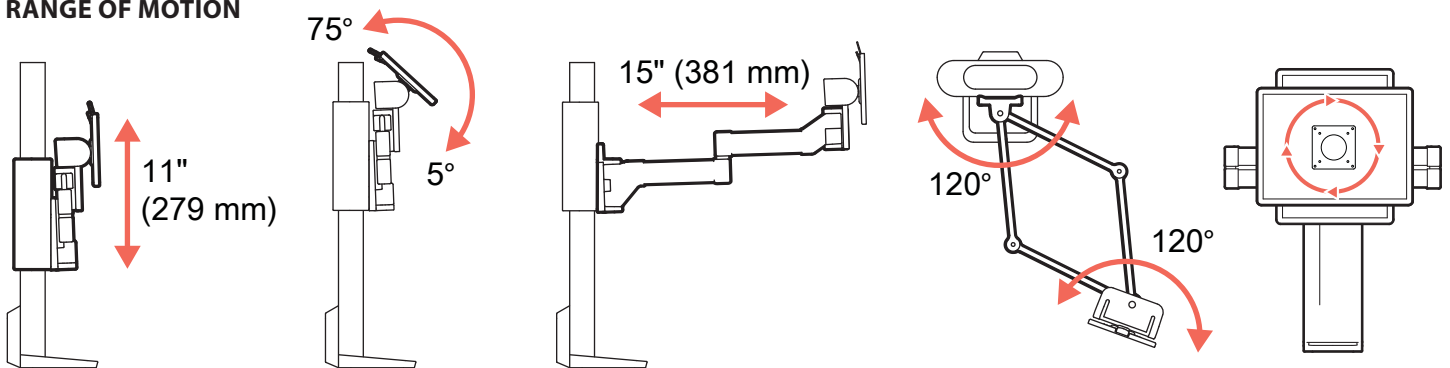

Grommet Mount

Desk Thickness and Grommet Hole

TRACE™ Single Monitor Mount

RANGE OF MOTION

WEIGHT CAPACITY