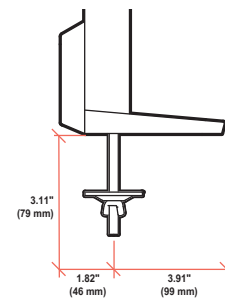

TRACE™ Single Monitor Mount

DIMENSIONS

Panel Clamp

Desk Thickness

0" - 2.55" (0 - 65 mm)

Freestanding Clamp

Desk Thickness

0.47" - 1.26" (12 - 32 mm)

Grommet Mount

Desk Thickness and Grommet Hole

TRACE™ Single Monitor Mount

RANGE OF MOTION

WEIGHT CAPACITY