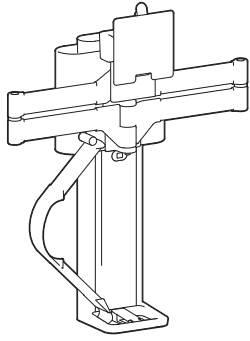

TRACE™ Single Monitor Mount

DIMENSIONS

Full Down

Side View

Full Up

Side View

Front View

Monitor Mount

TRACE™ Single Monitor Mount

DIMENSIONS

Panel Clamp

Desk Thickness

0" - 2.55" (0 - 65 mm)

Freestanding Clamp

Desk Thickness

0.47" - 1.26" (12 - 32 mm)