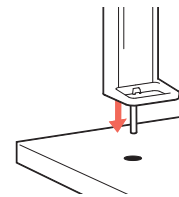

TRACE™ Single Monitor Mount

DIMENSIONS

Panel Clamp

Desk Thickness

0" - 2.55" (0 - 65 mm)

Freestanding Clamp

Desk Thickness

0.47" - 1.26" (12 - 32 mm)

Grommet Mount

Desk Thickness and Grommet Hole

TRACE™ Single Monitor Mount

RANGE OF MOTION

WEIGHT CAPACITY