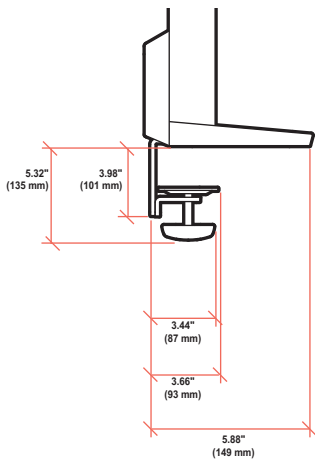

TRACE™ Single Monitor Mount

DIMENSIONS

Full Down

Side View

Full Up

Side View

Front View

Monitor Mount

TRACE™ Single Monitor Mount

DIMENSIONS

Panel Clamp

Desk Thickness

0" - 2.55" (0 - 65 mm)

Freestanding Clamp

Desk Thickness

0.47" - 1.26" (12 - 32 mm)

Grommet Mount

Desk Thickness and Grommet Hole

TRACE™ Single Monitor Mount

RANGE OF MOTION

WEIGHT CAPACITY