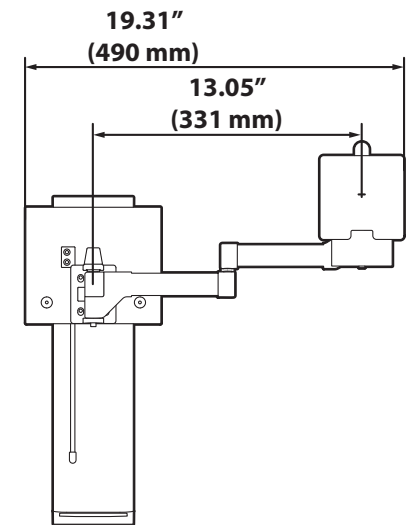

TRACE™ Single Monitor Mount

DIMENSIONS

Full Down

Side View

Full Up

Side View

Front View

Monitor Mount

TRACE™ Single Monitor Mount

DIMENSIONS

Panel Clamp

Desk Thickness

0" - 2.55" (0 - 65 mm)

Freestanding Clamp

Desk Thickness

0.47" - 1.26" (12 - 32 mm)