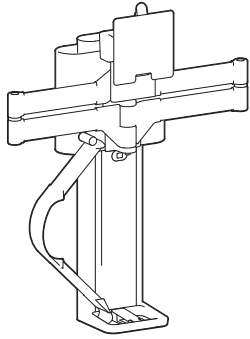

TRACE™ Single Monitor Mount

DIMENSIONS

Full Down

Side View

Full Up

Side View

Front View

Monitor Mount

TRACE™ Single Monitor Mount

DIMENSIONS

Panel Clamp

Desk Thickness

0" - 2.55" (0 - 65 mm)

Freestanding Clamp

Desk Thickness

0.47" - 1.26" (12 - 32 mm)