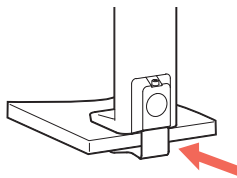

TRACE™ Single Monitor Mount

DIMENSIONS

Panel Clamp

Desk Thickness

0" - 2.55" (0 - 65 mm)

Freestanding Clamp

Desk Thickness

0.47" - 1.26" (12 - 32 mm)