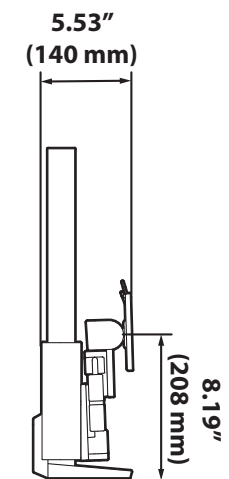

TRACE™ Single Monitor Mount

DIMENSIONS

Full Down

Side View

Full Up

Side View

Front View

Monitor Mount

TRACE™ Single Monitor Mount

DIMENSIONS

Panel Clamp

Desk Thickness

0" - 2.55" (0 - 65 mm)

Freestanding Clamp

Desk Thickness

0.47" - 1.26" (12 - 32 mm)