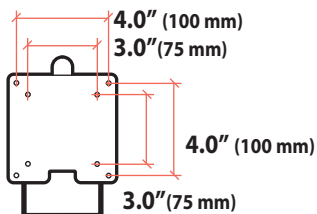

TRACE™ Single Monitor Mount

DIMENSIONS

Full Down

Side View

Full Up

Side View

Front View

Monitor Mount

TRACE™ Single Monitor Mount

DIMENSIONS

Panel Clamp

Desk Thickness

0" - 2.55" (0 - 65 mm)

Freestanding Clamp

Desk Thickness

0.47" - 1.26" (12 - 32 mm)