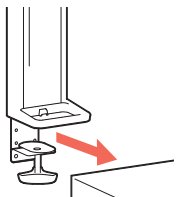

TRACE™ Single Monitor Mount

DIMENSIONS

Panel Clamp

Desk Thickness

0" - 2.55" (0 - 65 mm)

Freestanding Clamp

Desk Thickness

0.47" - 1.26" (12 - 32 mm)