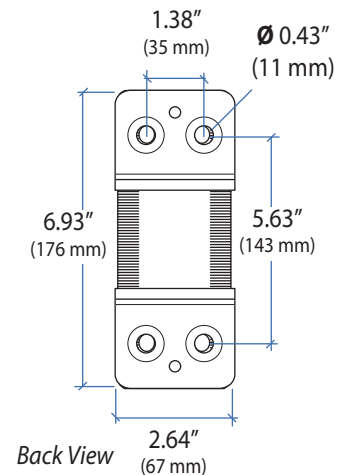

Extender and Combo Arm

Extender and Combo Arm folded up to wall.

Extender and Combo Arm with Worksurface

Extender and Combo Arm with Worksurface folded up to wall.

Extender

Wall Mount Bracket

180°* *Product shipped with rotation stop in place to prevent the Extender from hitting the wall.