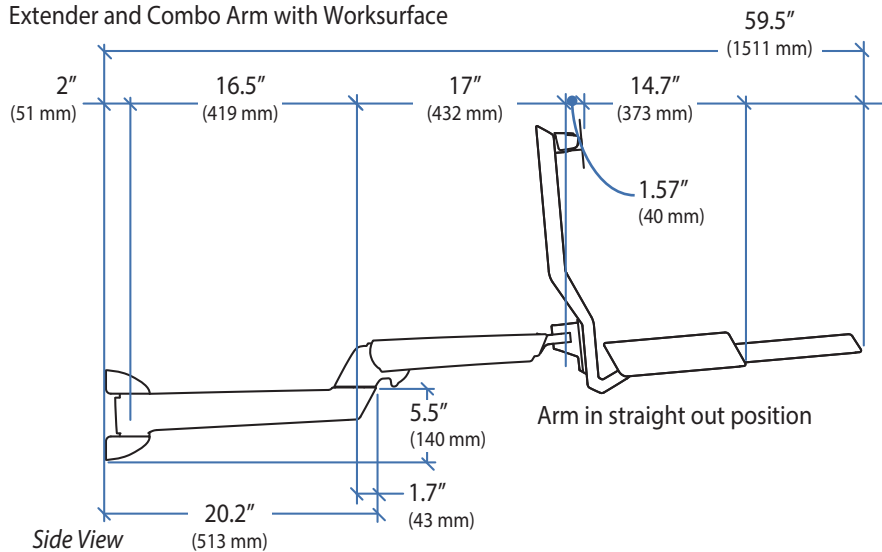

Extender and Combo Arm

Extender and Combo Arm folded up to wall.

Extender and Combo Arm with Worksurface

Extender and Combo Arm with Worksurface folded up to wall.

Extender

Wall Mount Bracket

180°* *Product shipped with rotation stop in place to prevent the Extender from hitting the wall.