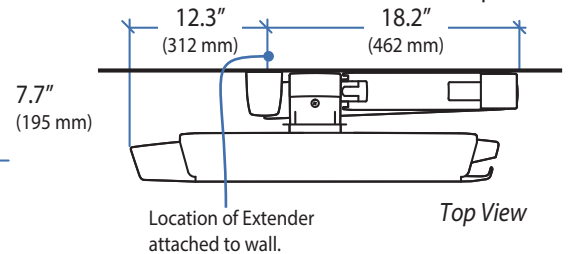

Extender and Combo Arm

Extender and Combo Arm folded up to wall.

Extender and Combo Arm with Worksurface

Extender and Combo Arm with Worksurface folded up to wall.

Extender

Wall Mount Bracket

180°* *Product shipped with rotation stop in place to prevent the Extender from hitting the wall.