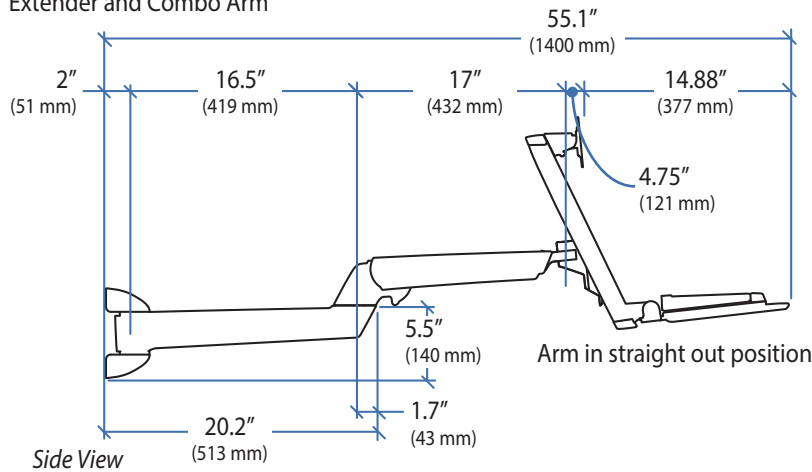

Extender and Combo Arm

Extender and Combo Arm folded up to wall.

Extender and Combo Arm with Worksurface

Extender and Combo Arm with Worksurface folded up to wall.

Extender

Wall Mount Bracket

180°* *Product shipped with rotation stop in place to prevent the Extender from hitting the wall.