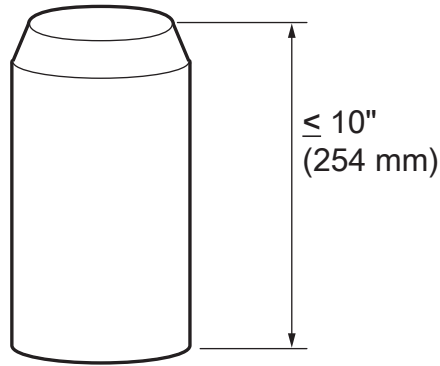

### WEIGHT CAPACITY

2.5 lbs. (1.13 kg)

### DIMENSIONS

With Lid