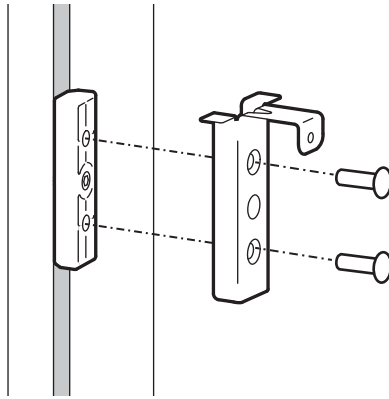

1

2

3

2x  M5 x 12mm

4

1x  M5 x 8mm

Supports Models:
Zebra DS 8178 Wireless Scanner
(Presentation Style)
Honeywell Xenon 1902H
DataLogic Gryphon GM4400

or