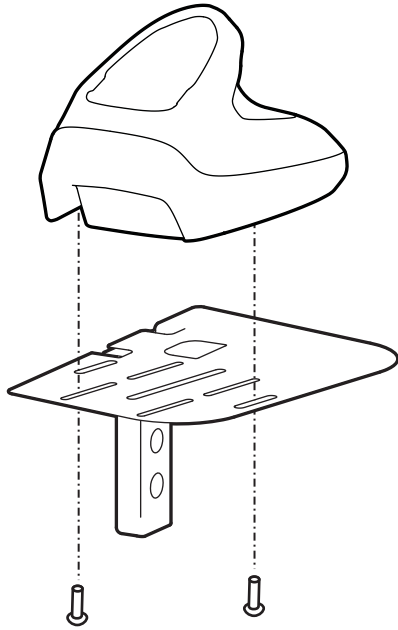

5

2x M4 x 5mm

2.5mm