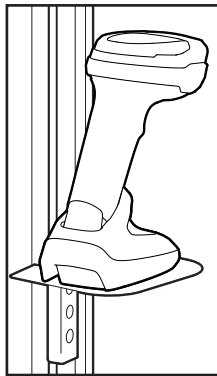

Supports Models:
Zebra DS 8178 Wireless Scanner
(Presentation Style)
Honeywell Xenon 1902H
DataLogic Gryphon GM4400