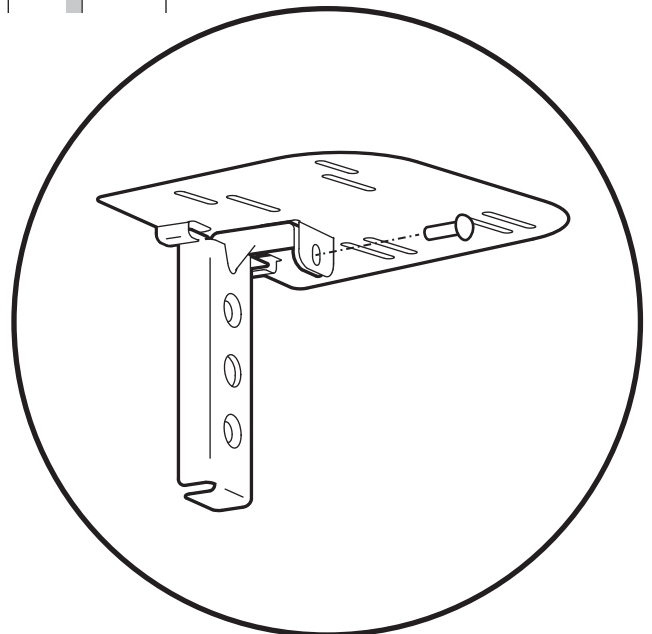

3

2x M5 x 12mm

4

1x M5 x 8mm

Supports Models:
Zebra DS 8178 Wireless Scanner
(Presentation Style)
Honeywell Xenon 1902H
DataLogic Gryphon GM4400

or

Supports Models:
CODE CR2600 Handle + Palm kits
CODE CR2700 series