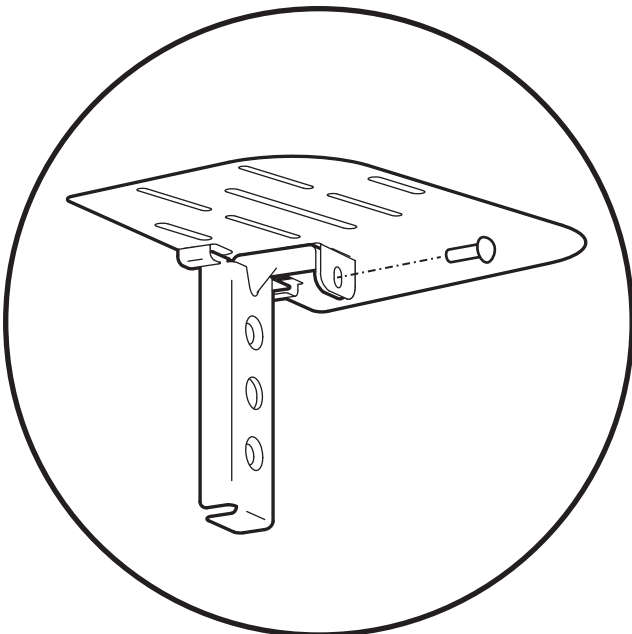

3

2x M5 x 12mm

4

1x M5 x 8mm

Supports Models:
Zebra DS 8178 Wireless Scanner
(Presentation Style)
Honeywell Xenon 1902H
DataLogic Gryphon GM4400

or

Supports Models:
CODE CR2600 Handle + Palm kits
CODE CR2700 series