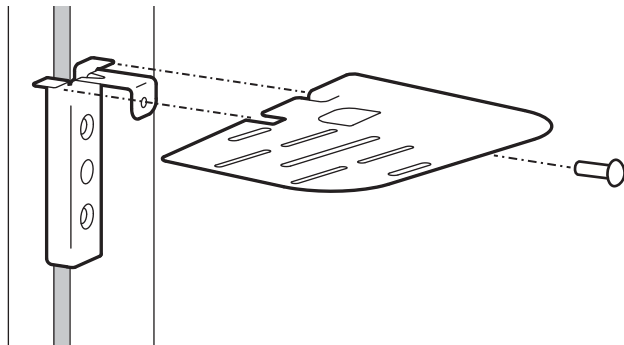

3

2x M5 x 12mm

4

1x M5 x 8mm

Supports Models:
Zebra DS 8178 Wireless Scanner
(Presentation Style)
Honeywell Xenon 1902H
DataLogic Gryphon GM4400

or

Supports Models:
CODE CR2600 Handle + Palm kits
CODE CR2700 series