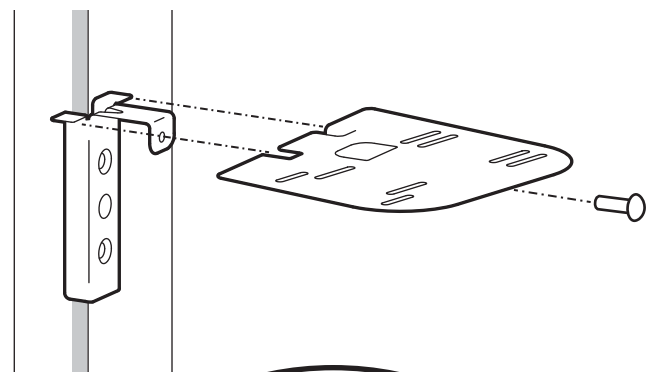

3

2x M5 x 12mm

4

1x M5 x 8mm

Supports Models:
Zebra DS 8178 Wireless Scanner
(Presentation Style)
Honeywell Xenon 1902H
DataLogic Gryphon GM4400

or

Supports Models:
CODE CR2600 Handle + Palm kits
CODE CR2700 series