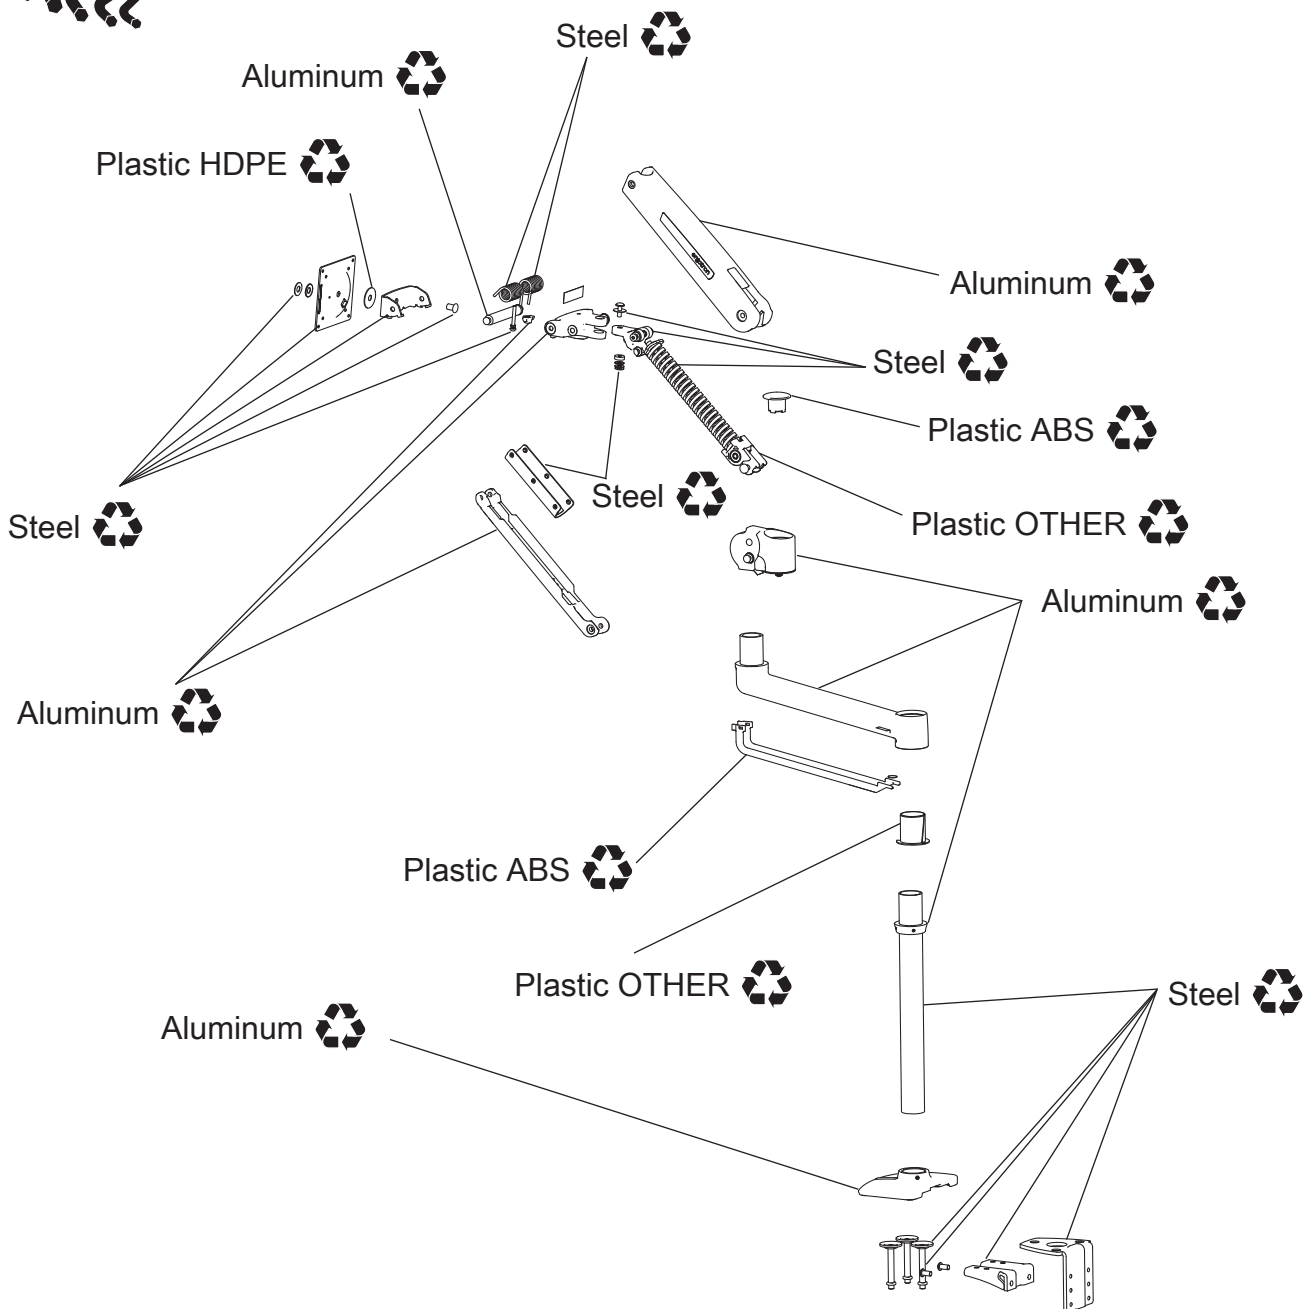

LX HD and Sit-Stand Monitor Arm Family:

45-268, 45-269, 45-353, 45-354, 45-358, 45-359,

45-360, 45-361, 45-383, 45-384

15 minute Disassembly
Tools Needed:

There may be components that are under pressure. Proceed with caution while disassembling.