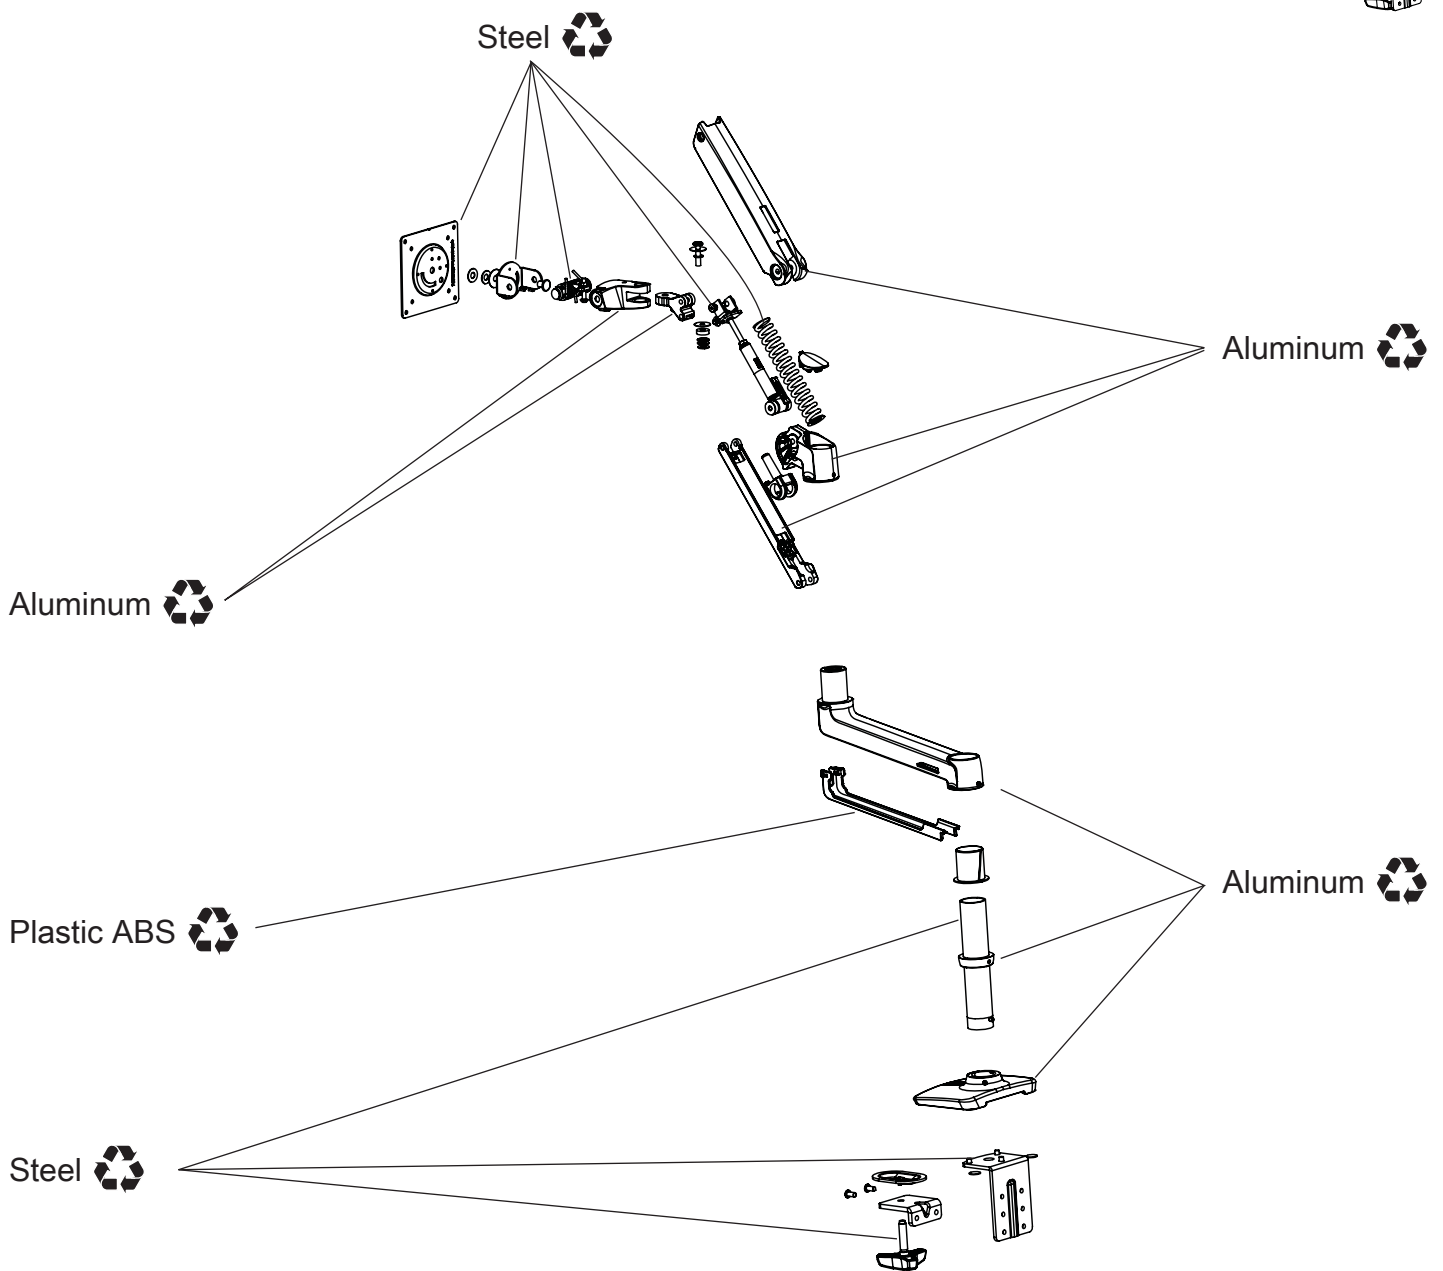

**LX Desk Monitor Arm Family:**  
45-241, 45-490, 45-295, 45-537, 45-245,  
45-491, 45-248, 45-492, 45-509, 45-608,  
45-626, 45-610

15 minute Disassembly  
Tools Needed:

There may be components that are under pressure. Proceed with caution while disassembling.