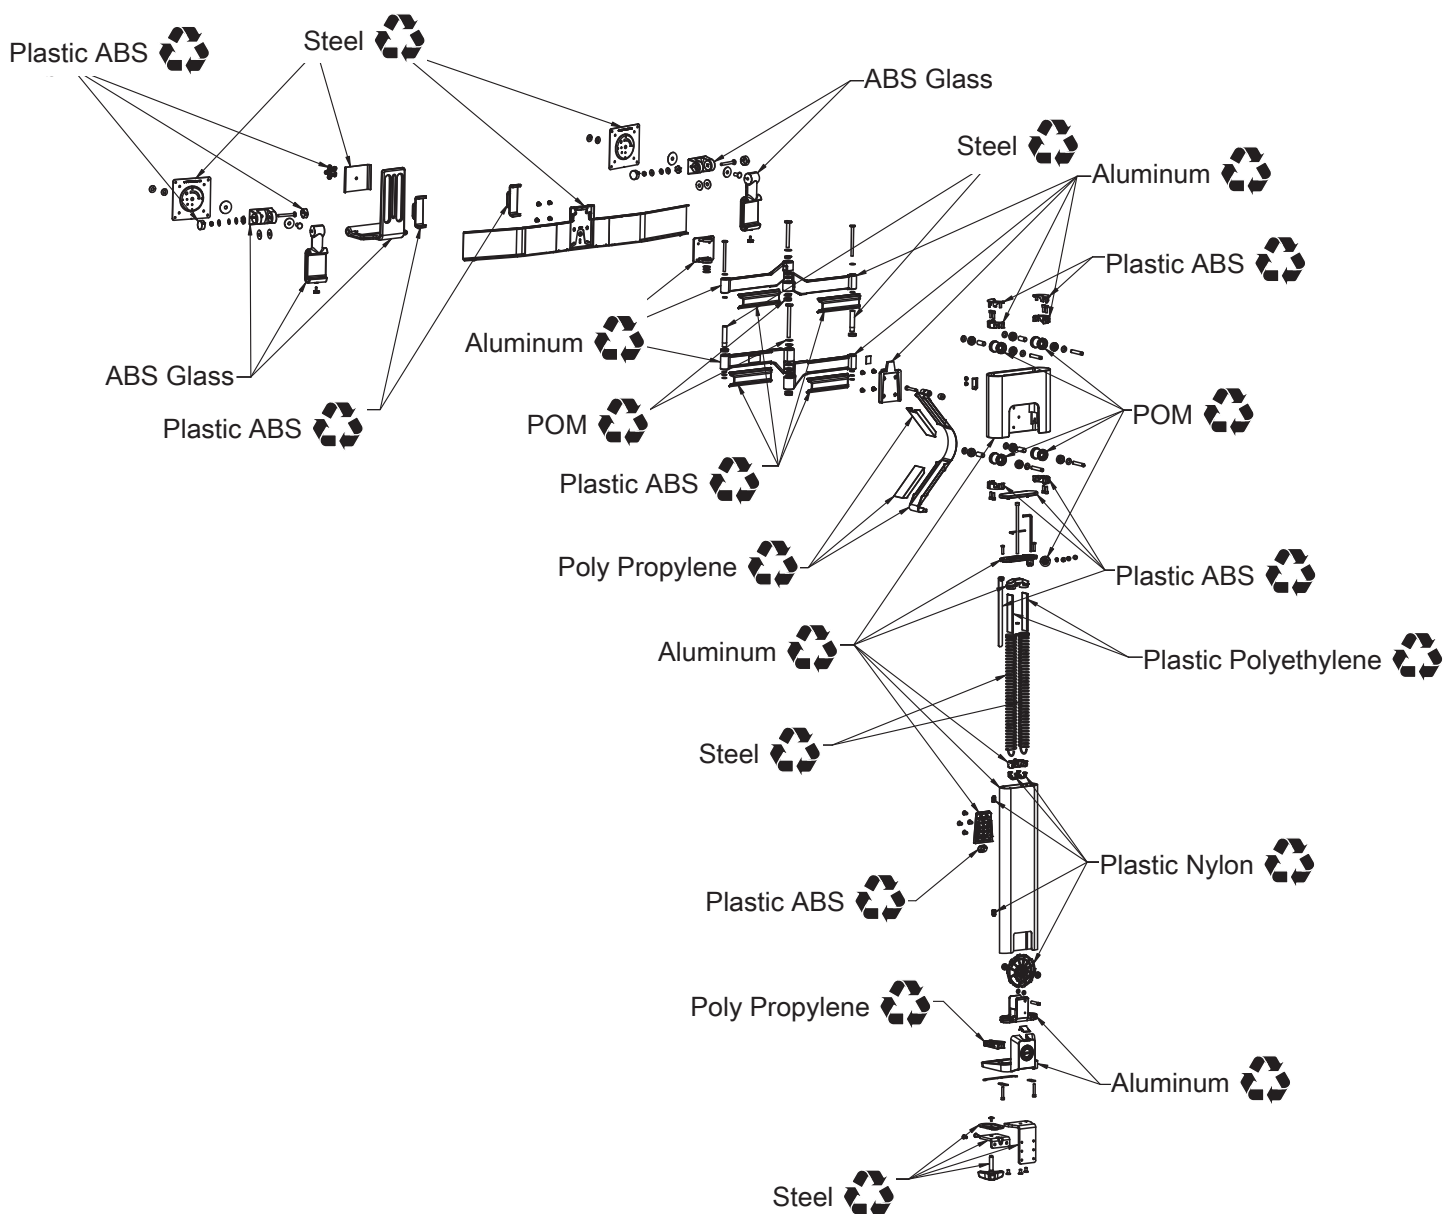

### TRACE Dual Monitor Mount Family: 33-474, 47-110, 98-490, 98-491, 98-492, 45-631

30 minute Disassembly  
Tools Needed:

See website for more recycling information: [www.ergotron.com/en-us/company/environmentally-responsible](http://www.ergotron.com/en-us/company/environmentally-responsible)