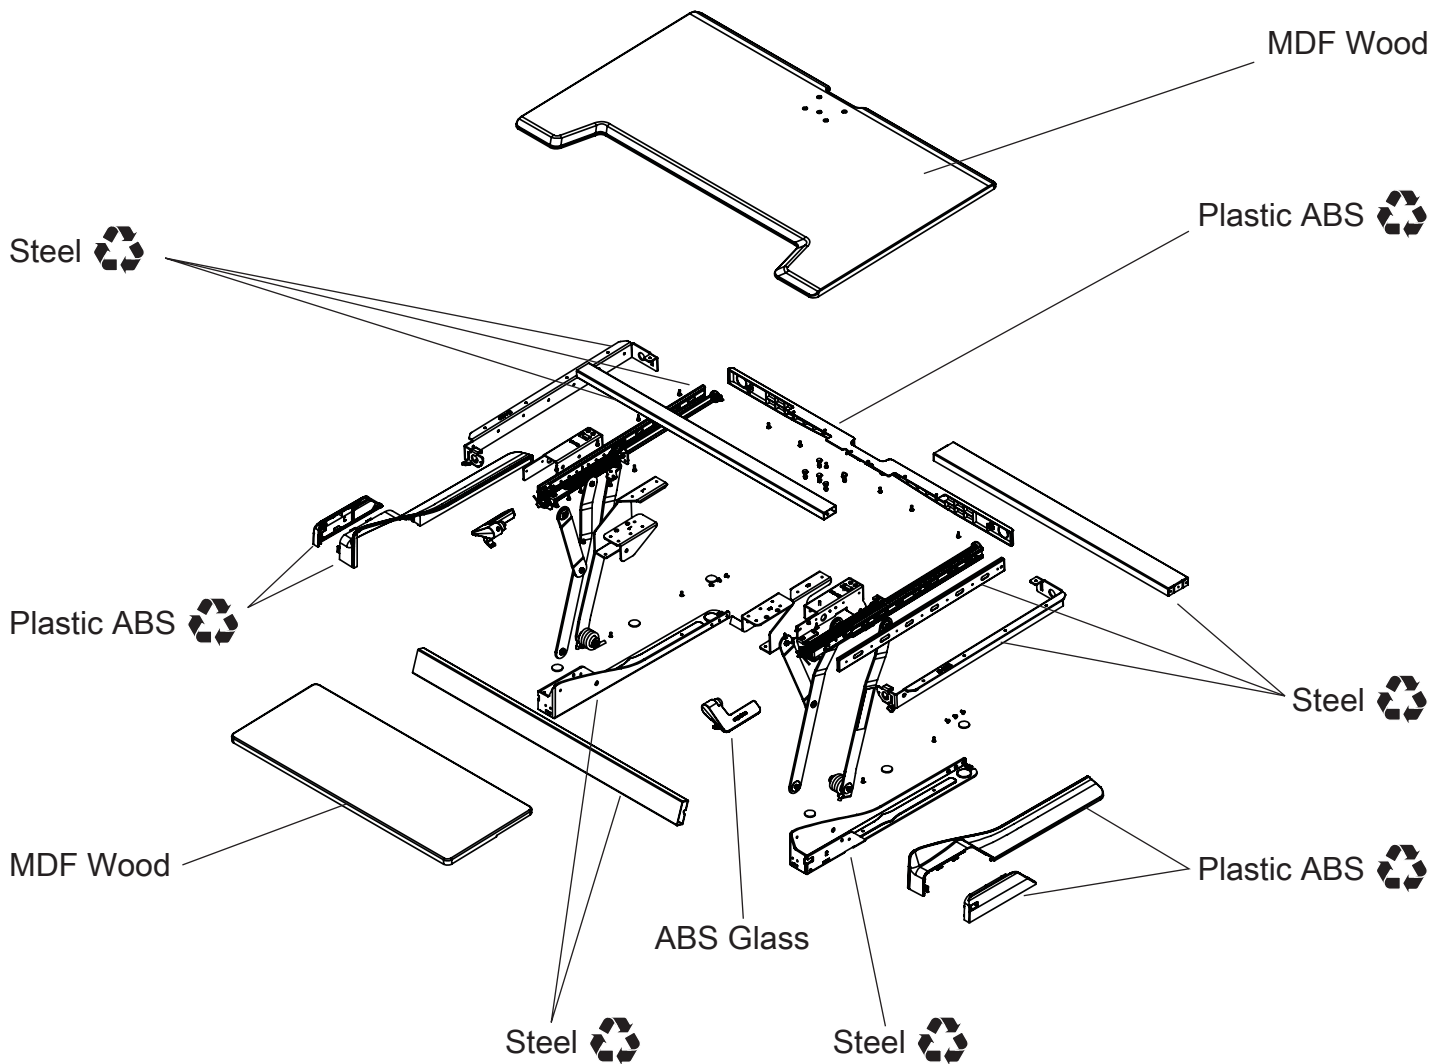

WorkFit-T Family

33-397, 33-406, 33-418, 33-444,
33-447, 33-468, 33-467

20 minute Disassembly
Tools Needed:

See website for more recycling information: www.ergotron.com/en-us/company/environmentally-responsible