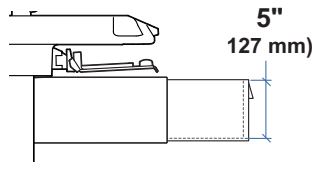

CareFit Pro Drawers

LB
kg Total weight capacity per drawer.
≤ 2 lbs (1 kg)

LB
kg Total weight capacity per drawer.
≤ 1 lbs (0.5 kg)

LB
kg Total weight capacity per drawer.
≤ 0.25 lbs (0.1 kg)