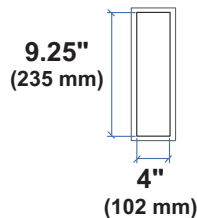

CareFit Pro Drawers

LB
kg Total weight capacity per drawer.
≤ 2 lbs (1 kg)

LB
kg Total weight capacity per drawer.
≤ 1 lbs (0.5 kg)

LB
kg Total weight capacity per drawer.
≤ 0.25 lbs (0.1 kg)