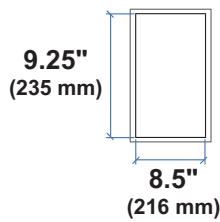

CareFit Pro Drawers

LB
kg Total weight capacity per drawer.
≤ 2 lbs (1 kg)

LB
kg Total weight capacity per drawer.
≤ 1 lbs (0.5 kg)

LB
kg Total weight capacity per drawer.
≤ 0.25 lbs (0.1 kg)