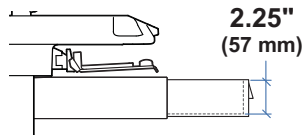

CareFit Pro Drawers

LB
kg Total weight capacity per drawer.
≤ 2 lbs (1 kg)

LB
kg Total weight capacity per drawer.
≤ 1 lbs (0.5 kg)

LB
kg Total weight capacity per drawer.
≤ 0.25 lbs (0.1 kg)