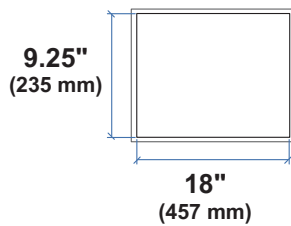

CareFit Pro Drawers

LB
kg Total weight capacity per drawer.
≤ 2 lbs (1 kg)

LB
kg Total weight capacity per drawer.
≤ 1 lbs (0.5 kg)

LB
kg Total weight capacity per drawer.
≤ 0.25 lbs (0.1 kg)