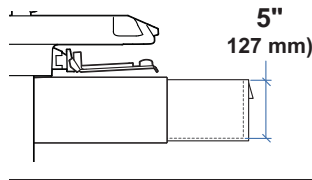

CareFit Pro Drawers

LB
kg Total weight capacity per drawer.
≤ 2 lbs (1 kg)

LB
kg Total weight capacity per drawer.
≤ 1 lbs (0.5 kg)

LB
kg Total weight capacity per drawer.
≤ 0.25 lbs (0.1 kg)