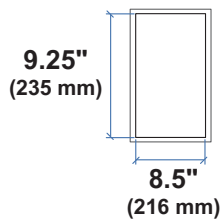

## CareFit Pro Drawers

**LB**  
**kg** Total weight capacity per drawer.  
≤ 2 lbs (1 kg)

**LB**  
**kg** Total weight capacity per drawer.  
≤ 1 lbs (0.5 kg)

**LB**  
**kg** Total weight capacity per drawer.  
≤ 0.25 lbs (0.1 kg)