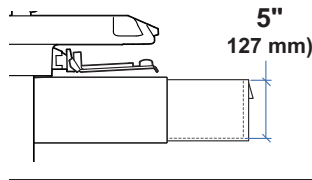

## CareFit Pro Drawers

**LB**  
**kg** Total weight capacity per drawer.  
≤ 2 lbs (1 kg)

**LB**  
**kg** Total weight capacity per drawer.  
≤ 1 lbs (0.5 kg)

**LB**  
**kg** Total weight capacity per drawer.  
≤ 0.25 lbs (0.1 kg)