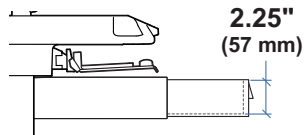

## CareFit Pro Drawers

**LB**  
**kg** Total weight capacity per drawer.  
≤ 2 lbs (1 kg)

**LB**  
**kg** Total weight capacity per drawer.  
≤ 1 lbs (0.5 kg)

**LB**  
**kg** Total weight capacity per drawer.  
≤ 0.25 lbs (0.1 kg)