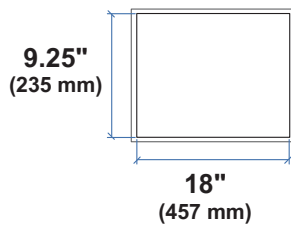

## CareFit Pro Drawers

**LB**  
**kg** Total weight capacity per drawer.  
≤ 2 lbs (1 kg)

**LB**  
**kg** Total weight capacity per drawer.  
≤ 1 lbs (0.5 kg)

**LB**  
**kg** Total weight capacity per drawer.  
≤ 0.25 lbs (0.1 kg)