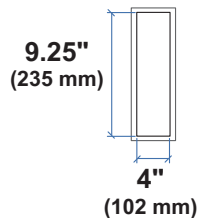

## CareFit Pro Drawers

**LB**  
**kg** Total weight capacity per drawer.  
≤ 2 lbs (1 kg)

**LB**  
**kg** Total weight capacity per drawer.  
≤ 1 lbs (0.5 kg)

**LB**  
**kg** Total weight capacity per drawer.  
≤ 0.25 lbs (0.1 kg)