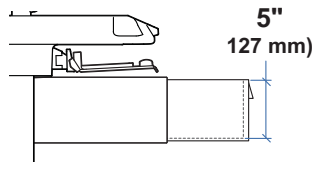

## CareFit Pro Drawers

**LB**  
**kg** Total weight capacity per drawer.  
≤ 2 lbs (1 kg)

**LB**  
**kg** Total weight capacity per drawer.  
≤ 1 lbs (0.5 kg)

**LB**  
**kg** Total weight capacity per drawer.  
≤ 0.25 lbs (0.1 kg)