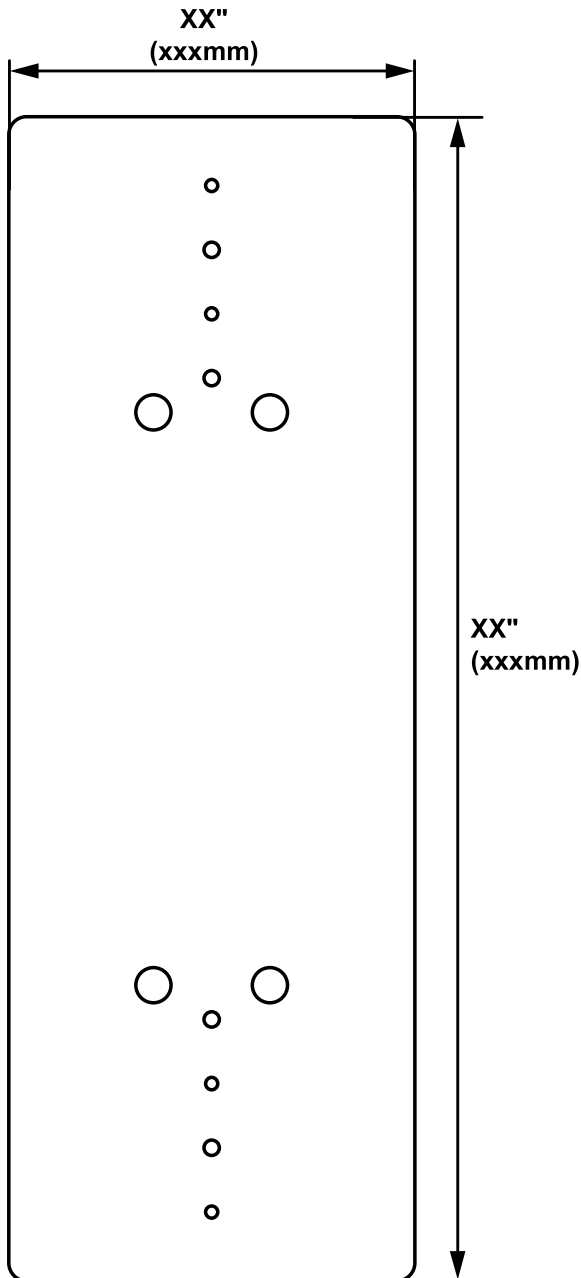

GCX Track Mount Kit for StyleView™ LiFe Kinnex

© 2020 Ergotron, Inc. rev. 01/10/2020 DIM-GCXTrackMount Content is subject to change without notification

Americas Sales and Corporate Headquarter	EMEA Sales	APAC Sales	Worldwide OEM Sales
St. Paul, MN USA (800) 888-8458 +1-651-681-7600 www.ergotron.com sales@ergotron.com	Amersfoort, The Netherlands +31 33 45 45 600 www.ergotron.com info.eu@ergotron.com	Sydney, Australia www.ergotron.com apaccustomerservice@ergotron.com	www.ergotron.com info.oem@ergotron.com