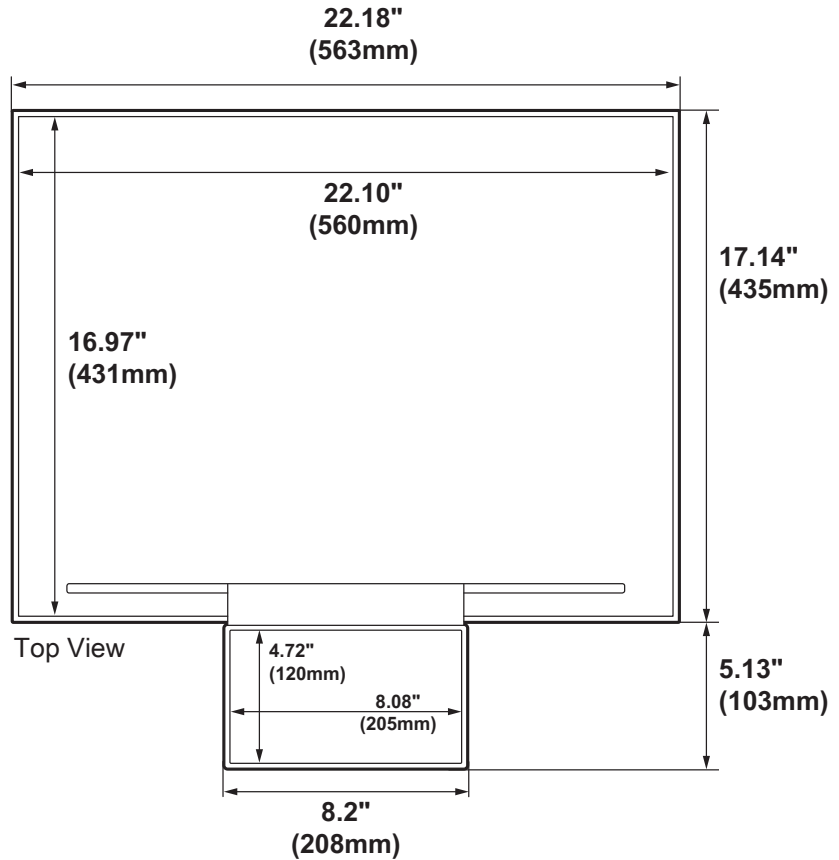

# StyleView™ Front Shelf with Fetal Monitor Shelf

© 2021 Ergotron, Inc. rev. 08/09/2021 DIM-FetalMonitorShelf Content is subject to change without notification

**Americas Sales and  
Corporate Headquarter**