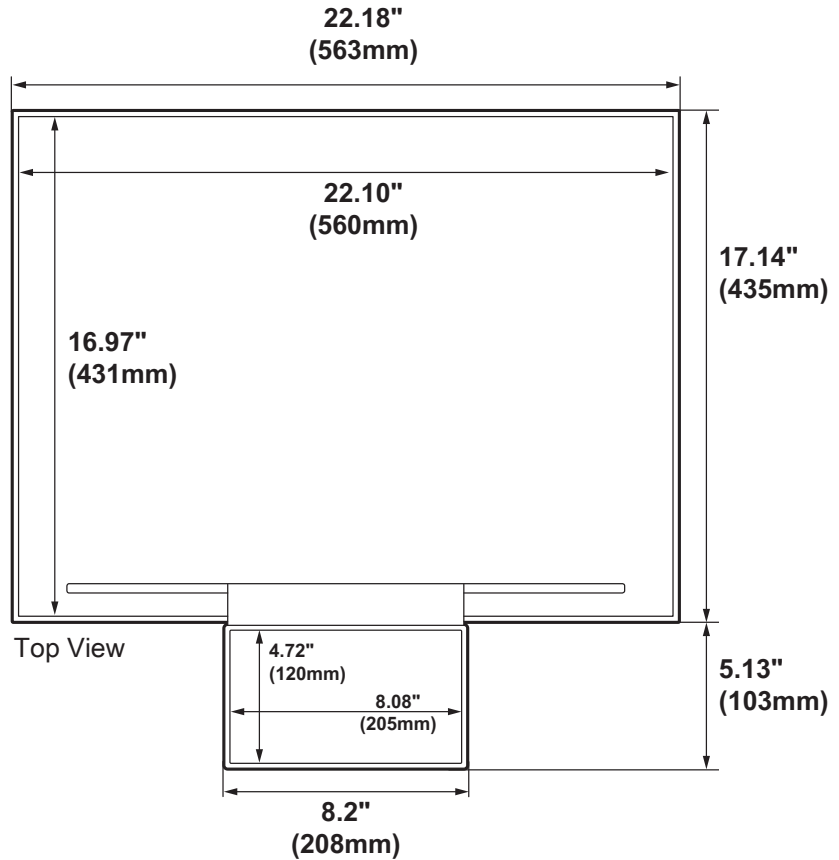

StyleView™ Front Shelf with Fetal Monitor Shelf

© 2021 Ergotron, Inc. rev. 08/09/2021 DIM-FetalMonitorShelf Content is subject to change without notification

**Americas Sales and
Corporate Headquarter**