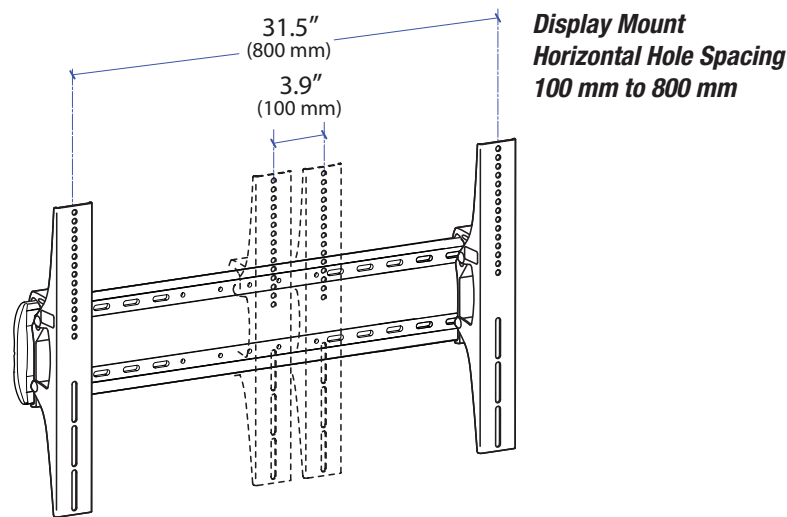

TM Tilting Wall Mount XL

Wall Clearance

Range of Motion

© 2014 Ergotron, Inc. rev. 10/07/2019 DIM-58 Content is subject to change without notification

Americas Sales and Corporate Headquarter

St. Paul, MN USA
(800) 888-8458
+1-651-681-7600
www.ergotron.com
sales@ergotron.com