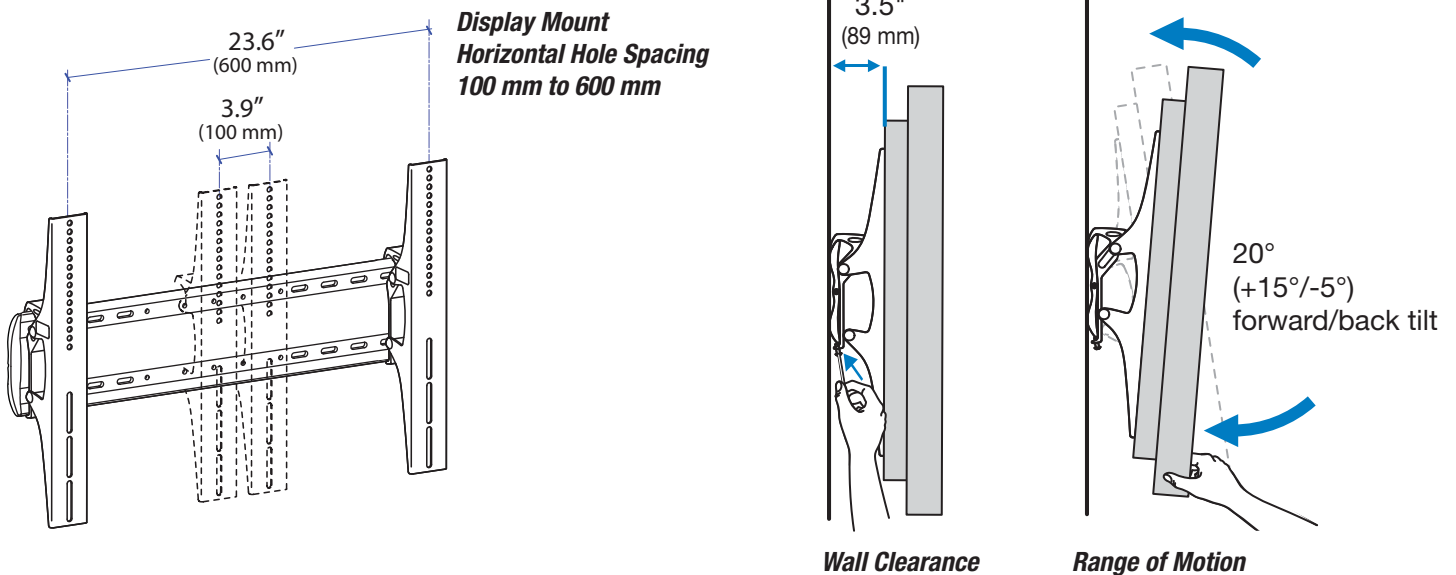

TM Tilting Wall Mount

© 2014 Ergotron, Inc. rev. 10/07/2019 DIM-58 Content is subject to change without notification

Americas Sales and Corporate Headquarter

St. Paul, MN USA
(800) 888-8458
+1-651-681-7600
www.ergotron.com
sales@ergotron.com