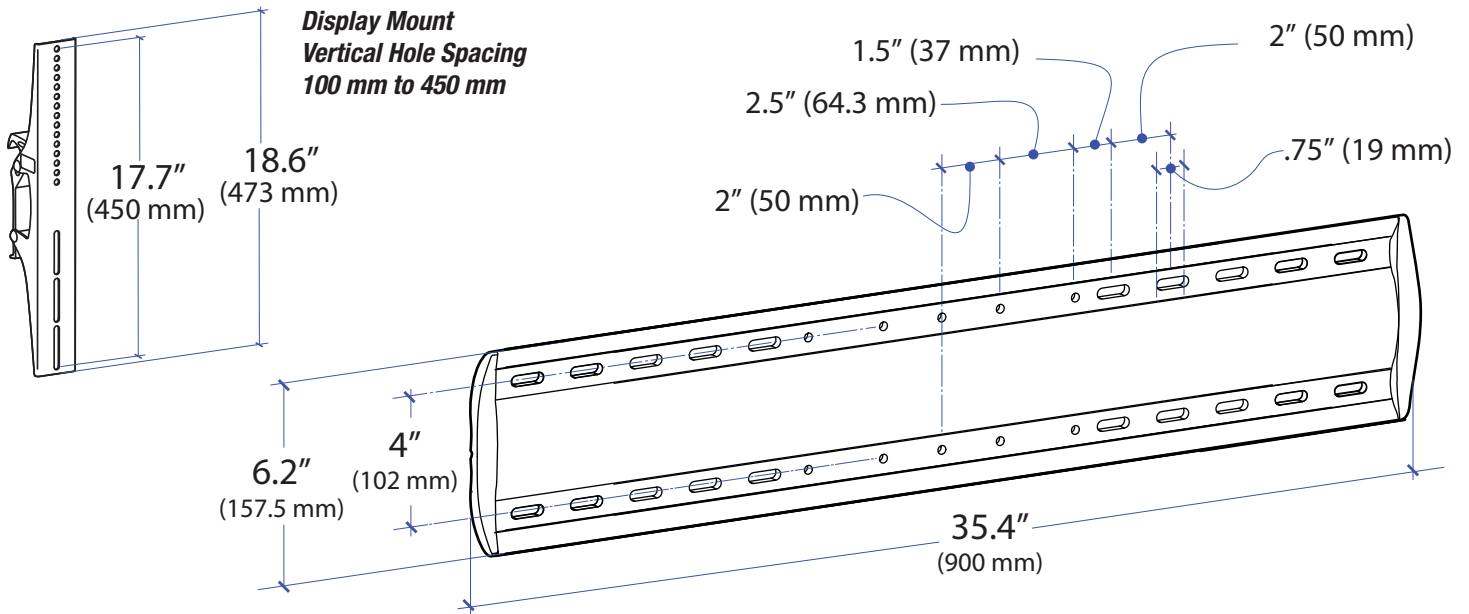

TM Tilting Wall Mount XL

Wall Clearance

Range of Motion

© 2014 Ergotron, Inc. rev. 10/07/2019 DIM-58 Content is subject to change without notification

Americas Sales and Corporate Headquarter

St. Paul, MN USA
(800) 888-8458
+1-651-681-7600
www.ergotron.com
sales@ergotron.com