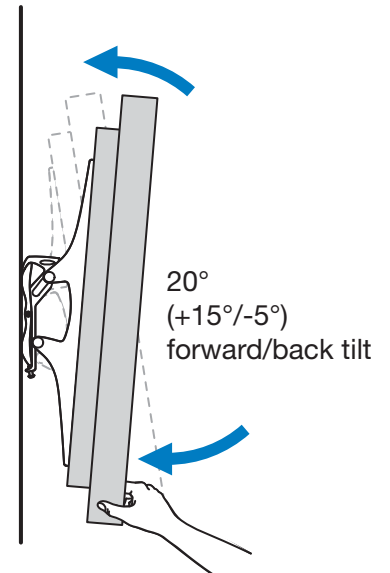

TM Tilting Wall Mount XL

Wall Clearance

Range of Motion

© 2014 Ergotron, Inc. rev. 10/07/2019 DIM-58 Content is subject to change without notification

Americas Sales and Corporate Headquarter

St. Paul, MN USA
(800) 888-8458
+1-651-681-7600
www.ergotron.com
sales@ergotron.com