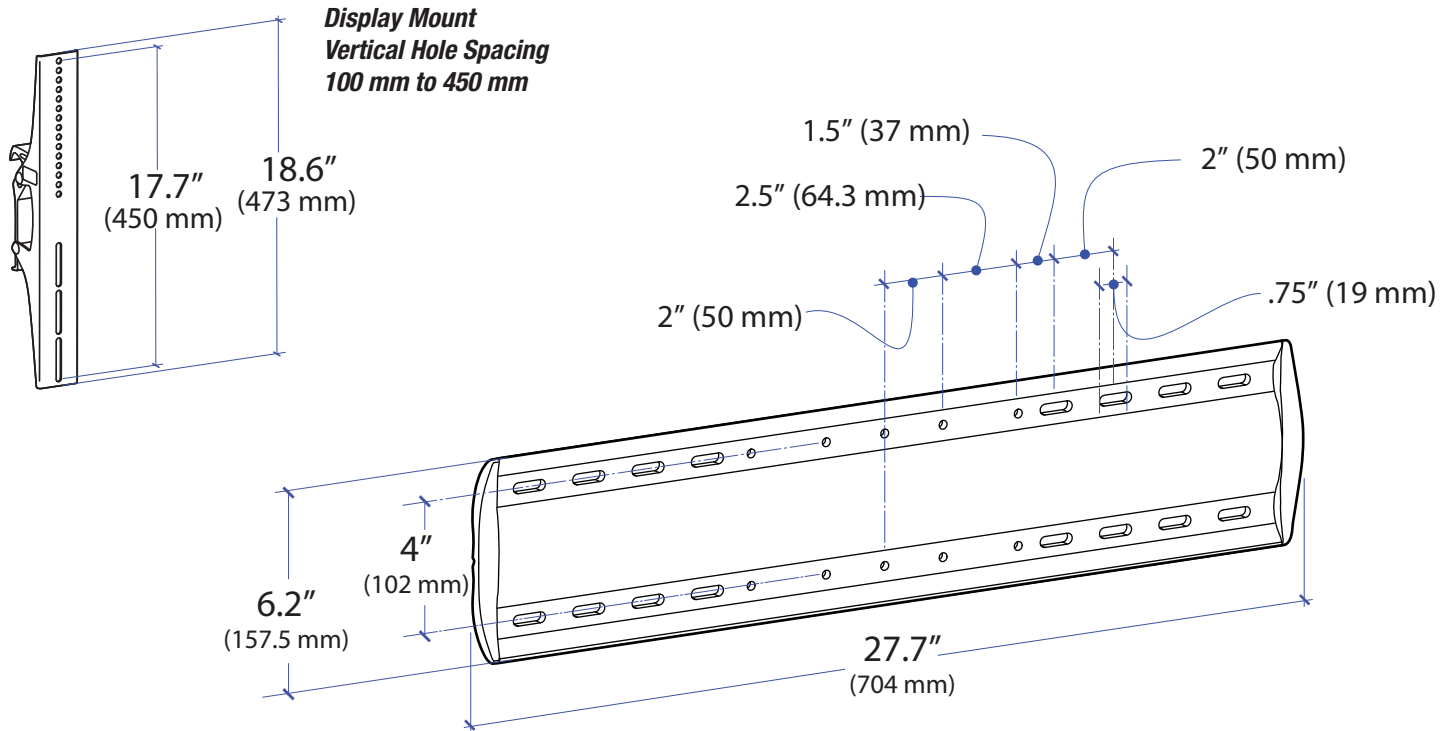

TM Tilting Wall Mount

© 2014 Ergotron, Inc. rev. 10/07/2019 DIM-58 Content is subject to change without notification

Americas Sales and Corporate Headquarter

St. Paul, MN USA
(800) 888-8458
+1-651-681-7600
www.ergotron.com
sales@ergotron.com

EMEA Sales

Amersfoort, The Netherlands
+31 33 45 45 600
www.ergotron.com
info.eu@ergotron.com

APAC Sales

Tokyo, Japan
www.ergotron.com
apaccustomerservice@ergotron.com

Worldwide OEM Sales

www.ergotron.com
info.oem@ergotron.com