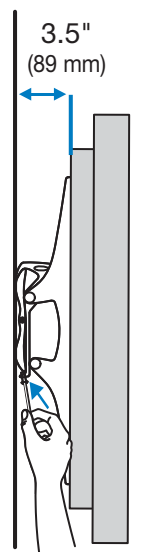

TM Tilting Wall Mount XL

Wall Clearance

Range of Motion

© 2014 Ergotron, Inc. rev. 10/07/2019 DIM-58 Content is subject to change without notification

Americas Sales and Corporate Headquarter

St. Paul, MN USA
(800) 888-8458
+1-651-681-7600
www.ergotron.com
sales@ergotron.com