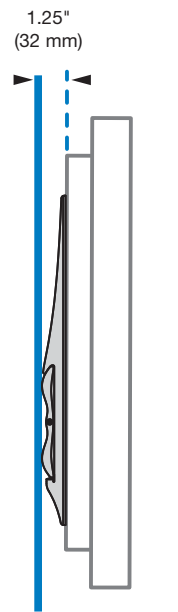

WM Low Profile Wall Mount

Wall Clearance

© 2009 Ergotron, Inc. rev. 10/07/2019 DIM-60 Content is subject to change without notification

Americas Sales and Corporate Headquarter

St. Paul, MN USA
(800) 888-8458
+1-651-681-7600
www.ergotron.com
sales@ergotron.com

WM Low Profile Wall Mount XL

Wall Clearance

© 2009 Ergotron, Inc. rev. 10/07/2019 DIM-60 Content is subject to change without notification

Americas Sales and Corporate Headquarter	EMEA Sales	APAC Sales	Worldwide OEM Sales
St. Paul, MN USA (800) 888-8458 +1-651-681-7600 www.ergotron.com sales@ergotron.com	Amersfoort, The Netherlands +31 33 45 45 600 www.ergotron.com info.eu@ergotron.com	Tokyo, Japan www.ergotron.com apaccustomerservice@ergotron.com	www.ergotron.com info.oem@ergotron.com