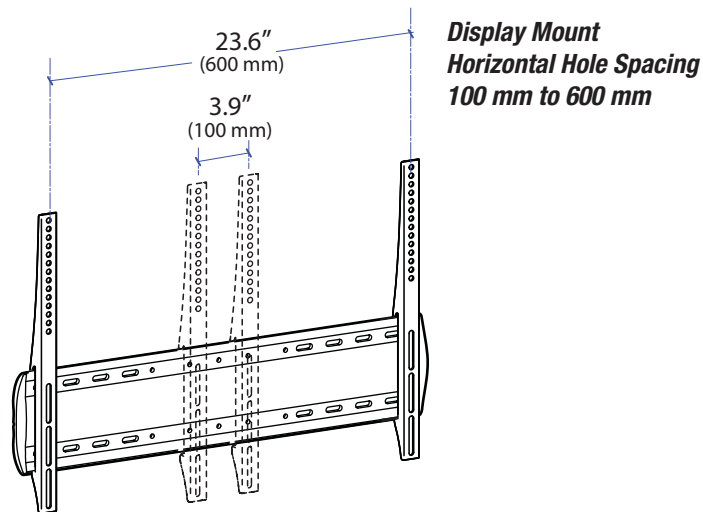

WM Low Profile Wall Mount

Wall Clearance

© 2009 Ergotron, Inc. rev. 10/07/2019 DIM-60 Content is subject to change without notification

Americas Sales and Corporate Headquarter

St. Paul, MN USA
(800) 888-8458
+1-651-681-7600
www.ergotron.com
sales@ergotron.com