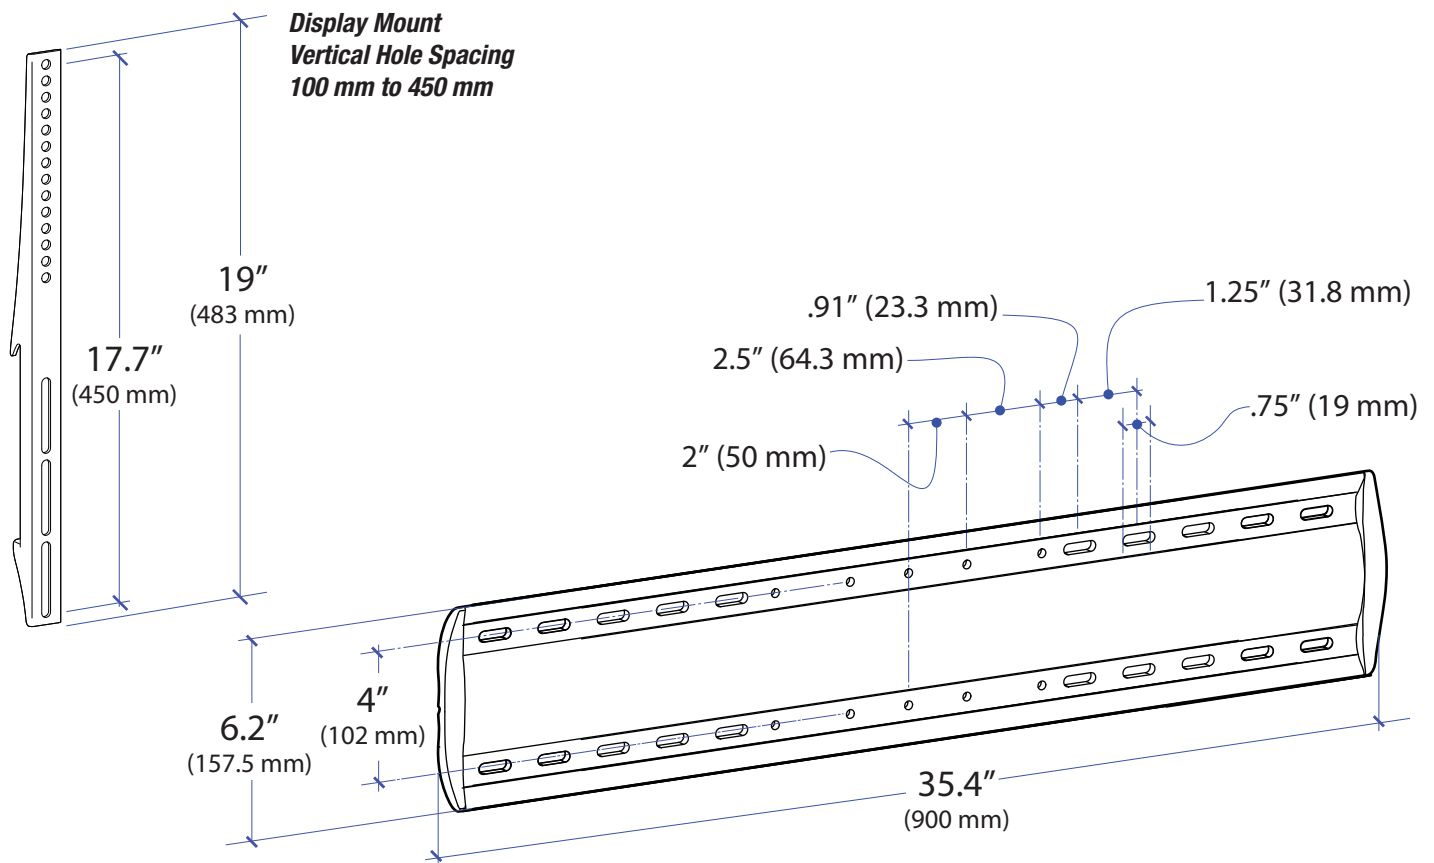

WM Low Profile Wall Mount XL

Wall Clearance

© 2009 Ergotron, Inc. rev. 10/07/2019 DIM-60 Content is subject to change without notification

Americas Sales and Corporate Headquarter	EMEA Sales	APAC Sales	Worldwide OEM Sales
St. Paul, MN USA (800) 888-8458 +1-651-681-7600 www.ergotron.com sales@ergotron.com	Amersfoort, The Netherlands +31 33 45 45 600 www.ergotron.com info.eu@ergotron.com	Tokyo, Japan www.ergotron.com apaccustomerservice@ergotron.com	www.ergotron.com info.oem@ergotron.com