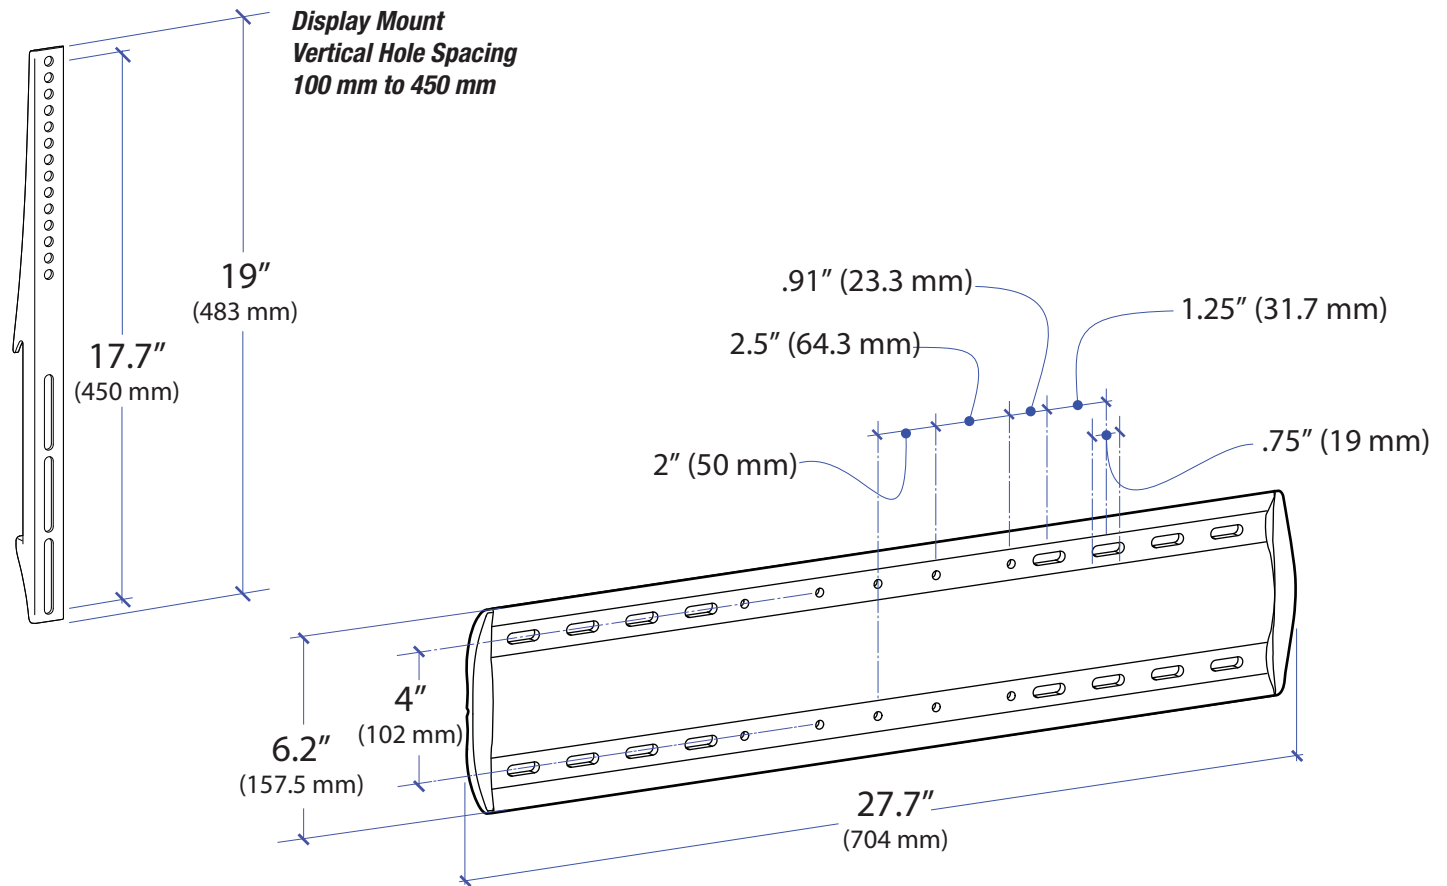

WM Low Profile Wall Mount

Wall Clearance

© 2009 Ergotron, Inc. rev. 10/07/2019 DIM-60 Content is subject to change without notification

Americas Sales and Corporate Headquarter

St. Paul, MN USA
(800) 888-8458
+1-651-681-7600
www.ergotron.com
sales@ergotron.com