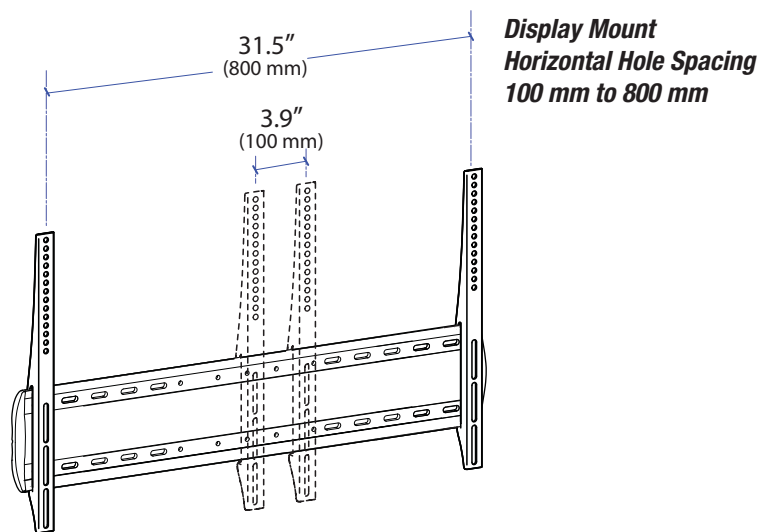

WM Low Profile Wall Mount XL

Wall Clearance

© 2009 Ergotron, Inc. rev. 10/07/2019 DIM-60 Content is subject to change without notification

Americas Sales and Corporate Headquarter	EMEA Sales	APAC Sales	Worldwide OEM Sales
St. Paul, MN USA (800) 888-8458 +1-651-681-7600 www.ergotron.com sales@ergotron.com	Amersfoort, The Netherlands +31 33 45 45 600 www.ergotron.com info.eu@ergotron.com	Tokyo, Japan www.ergotron.com apaccustomerservice@ergotron.com	www.ergotron.com info.oem@ergotron.com