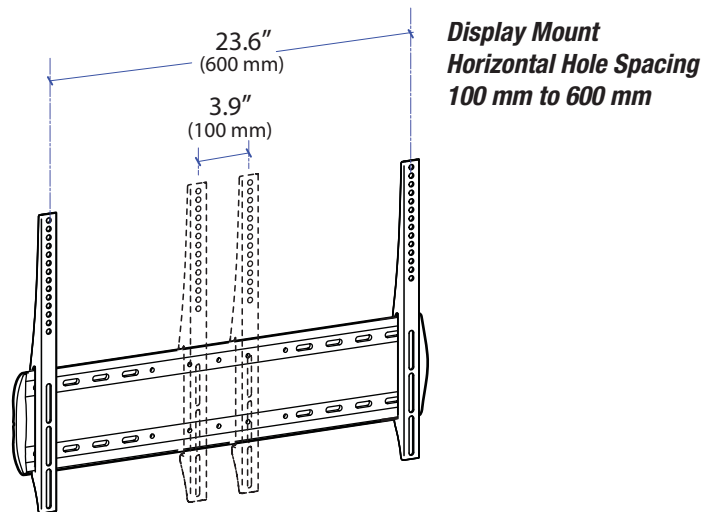

## WM Low Profile Wall Mount

**Wall Clearance**

© 2009 Ergotron, Inc. rev. 10/07/2019 DIM-60 Content is subject to change without notification

**Americas Sales and Corporate Headquarter**

St. Paul, MN USA  
(800) 888-8458  
+1-651-681-7600  
www.ergotron.com  
sales@ergotron.com