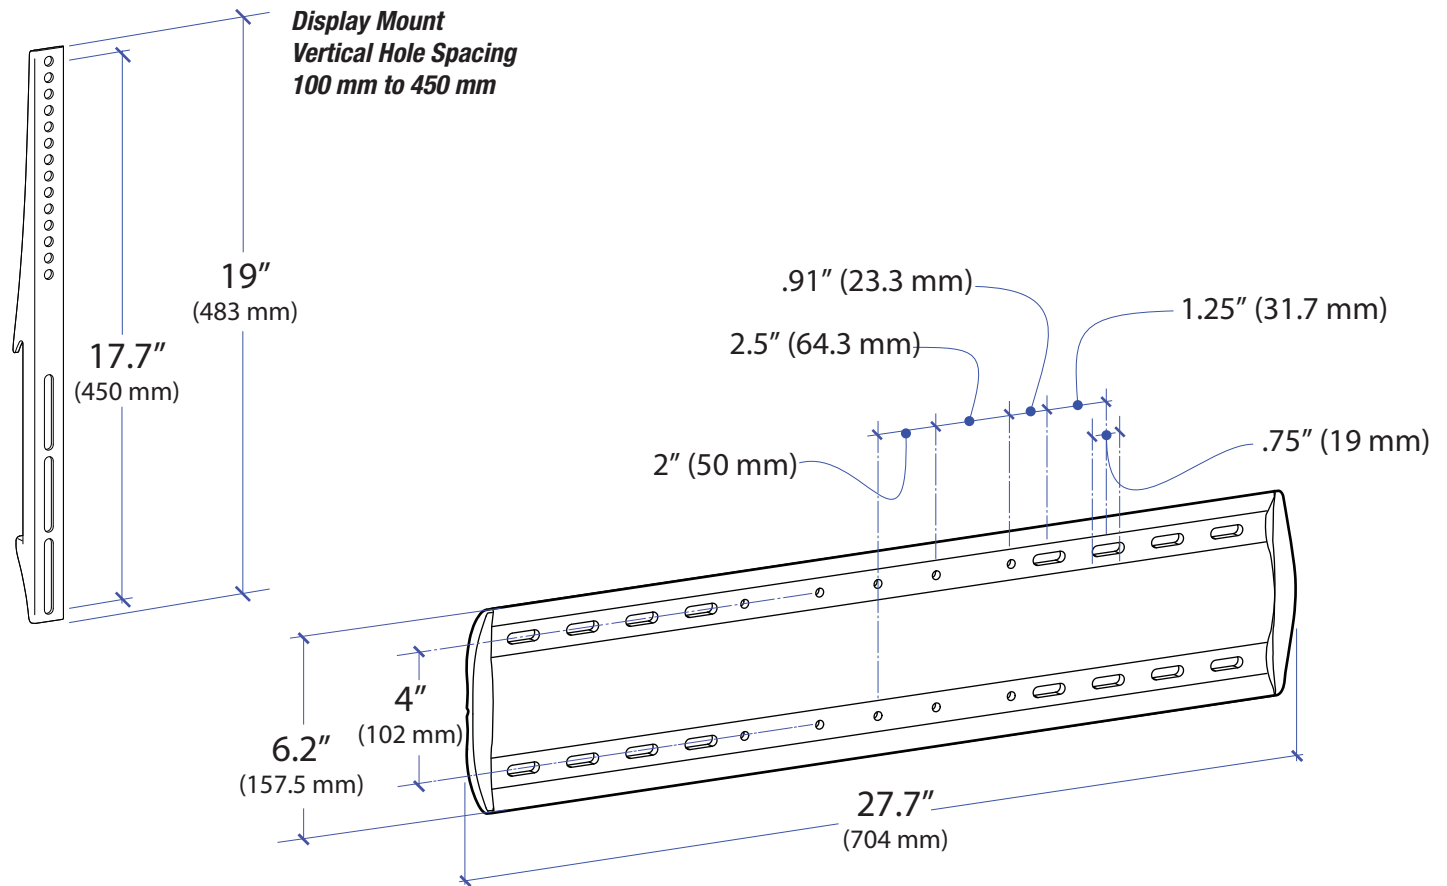

## WM Low Profile Wall Mount

**Wall Clearance**

© 2009 Ergotron, Inc. rev. 10/07/2019 DIM-60 Content is subject to change without notification

**Americas Sales and Corporate Headquarter**

St. Paul, MN USA  
(800) 888-8458  
+1-651-681-7600  
www.ergotron.com  
sales@ergotron.com