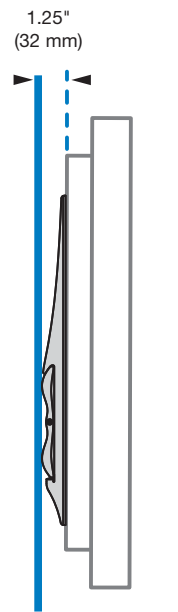

## WM Low Profile Wall Mount

**Wall Clearance**

© 2009 Ergotron, Inc. rev. 10/07/2019 DIM-60 Content is subject to change without notification

**Americas Sales and Corporate Headquarter**

St. Paul, MN USA  
(800) 888-8458  
+1-651-681-7600  
www.ergotron.com  
sales@ergotron.com

## WM Low Profile Wall Mount XL

**Wall Clearance**

© 2009 Ergotron, Inc. rev. 10/07/2019 DIM-60 Content is subject to change without notification

| Americas Sales and Corporate Headquarter  | EMEA Sales  | APAC Sales   | Worldwide OEM Sales                       |
|---|---|--|---|
| St. Paul, MN USA<br>(800) 888-8458<br>+1-651-681-7600<br>www.ergotron.com<br>sales@ergotron.com | Amersfoort, The Netherlands<br>+31 33 45 45 600<br>www.ergotron.com<br>info.eu@ergotron.com | Tokyo, Japan<br>www.ergotron.com<br>apaccustomerservice@ergotron.com | www.ergotron.com<br>info.oem@ergotron.com |