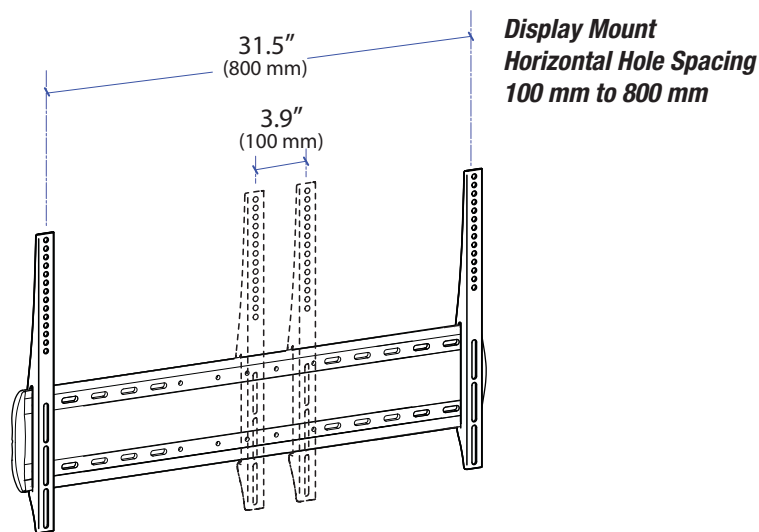

## WM Low Profile Wall Mount XL

**Wall Clearance**

© 2009 Ergotron, Inc. rev. 10/07/2019 DIM-60 Content is subject to change without notification

| Americas Sales and Corporate Headquarter  | EMEA Sales  | APAC Sales   | Worldwide OEM Sales                       |
|---|---|--|---|
| St. Paul, MN USA<br>(800) 888-8458<br>+1-651-681-7600<br>www.ergotron.com<br>sales@ergotron.com | Amersfoort, The Netherlands<br>+31 33 45 45 600<br>www.ergotron.com<br>info.eu@ergotron.com | Tokyo, Japan<br>www.ergotron.com<br>apaccustomerservice@ergotron.com | www.ergotron.com<br>info.oem@ergotron.com |