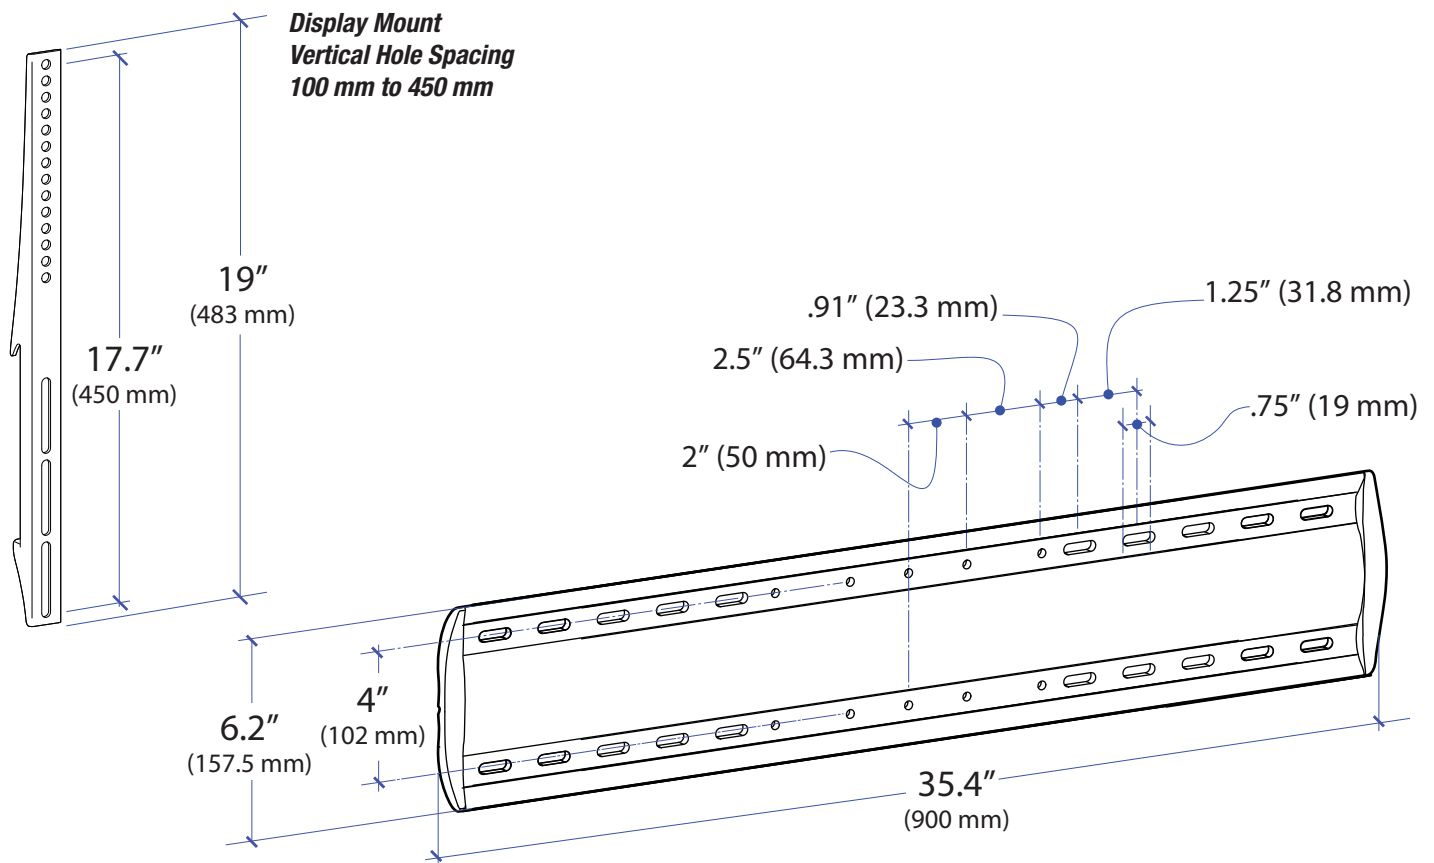

## WM Low Profile Wall Mount XL

**Wall Clearance**

© 2009 Ergotron, Inc. rev. 10/07/2019 DIM-60 Content is subject to change without notification

| Americas Sales and Corporate Headquarter  | EMEA Sales  | APAC Sales   | Worldwide OEM Sales                       |
|---|---|--|---|
| St. Paul, MN USA<br>(800) 888-8458<br>+1-651-681-7600<br>www.ergotron.com<br>sales@ergotron.com | Amersfoort, The Netherlands<br>+31 33 45 45 600<br>www.ergotron.com<br>info.eu@ergotron.com | Tokyo, Japan<br>www.ergotron.com<br>apaccustomerservice@ergotron.com | www.ergotron.com<br>info.oem@ergotron.com |