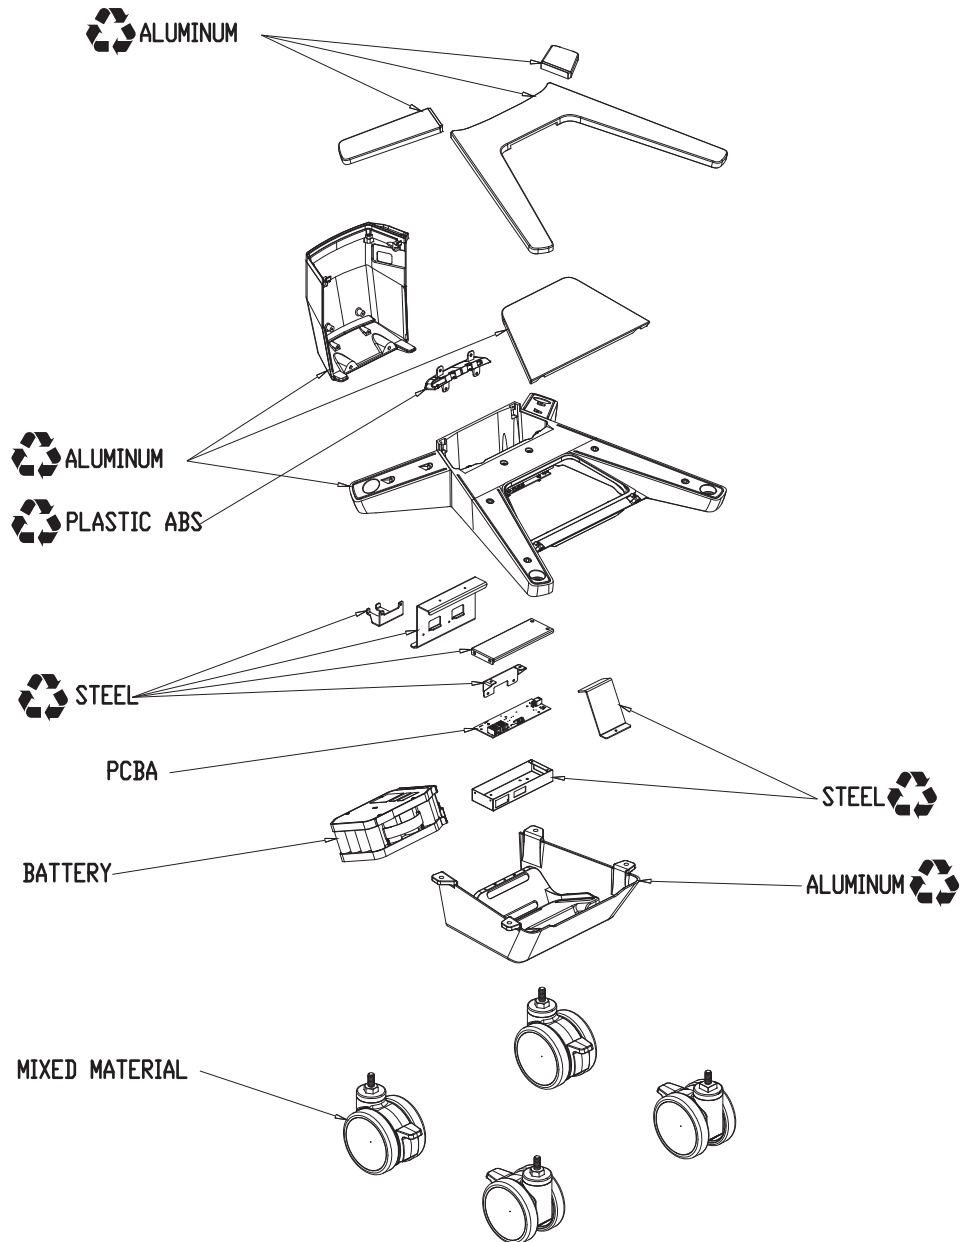

CareFit Pro Cart Family:
C52-1201, C52-1211, C52-2201, C52-2211,
C52-2251, C52-2281, C52-22A1, C52-22B1

30 minute Disassembly
 Tools Needed:

There may be components that are under pressure. Proceed with caution while disassembling.

© 2024 Ergotron, Inc. All rights reserved.

CareFit Pro Cart Family:
C52-1201, C52-1211, C52-2201, C52-2211,
C52-2251, C52-2281, C52-22A1, C52-22B1

There may be components that are under pressure. Proceed with caution while disassembling.