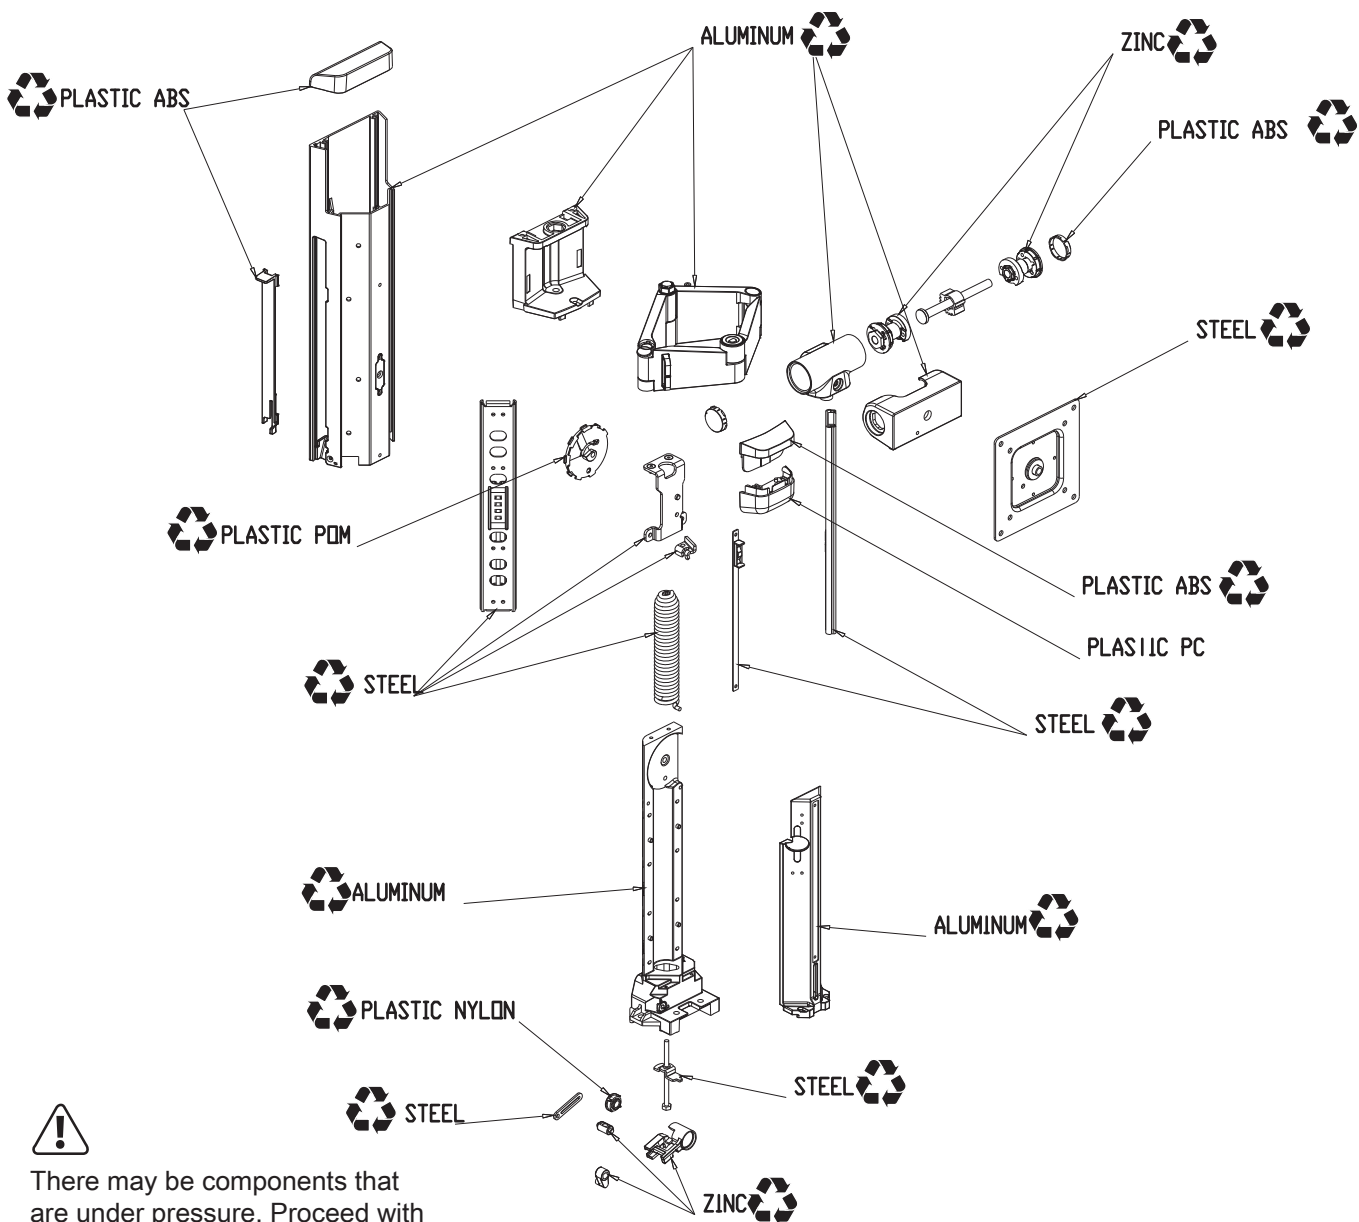

CareFit Pro Cart Family:
C52-1201, C52-1211, C52-2201, C52-2211,
C52-2251, C52-2281, C52-22A1, C52-22B1

30 minute Disassembly
 Tools Needed:

There may be components that are under pressure. Proceed with caution while disassembling.

© 2024 Ergotron, Inc. All rights reserved.

CareFit Pro Cart Family:
C52-1201, C52-1211, C52-2201, C52-2211,
C52-2251, C52-2281, C52-22A1, C52-22B1

There may be components that are under pressure. Proceed with caution while disassembling.