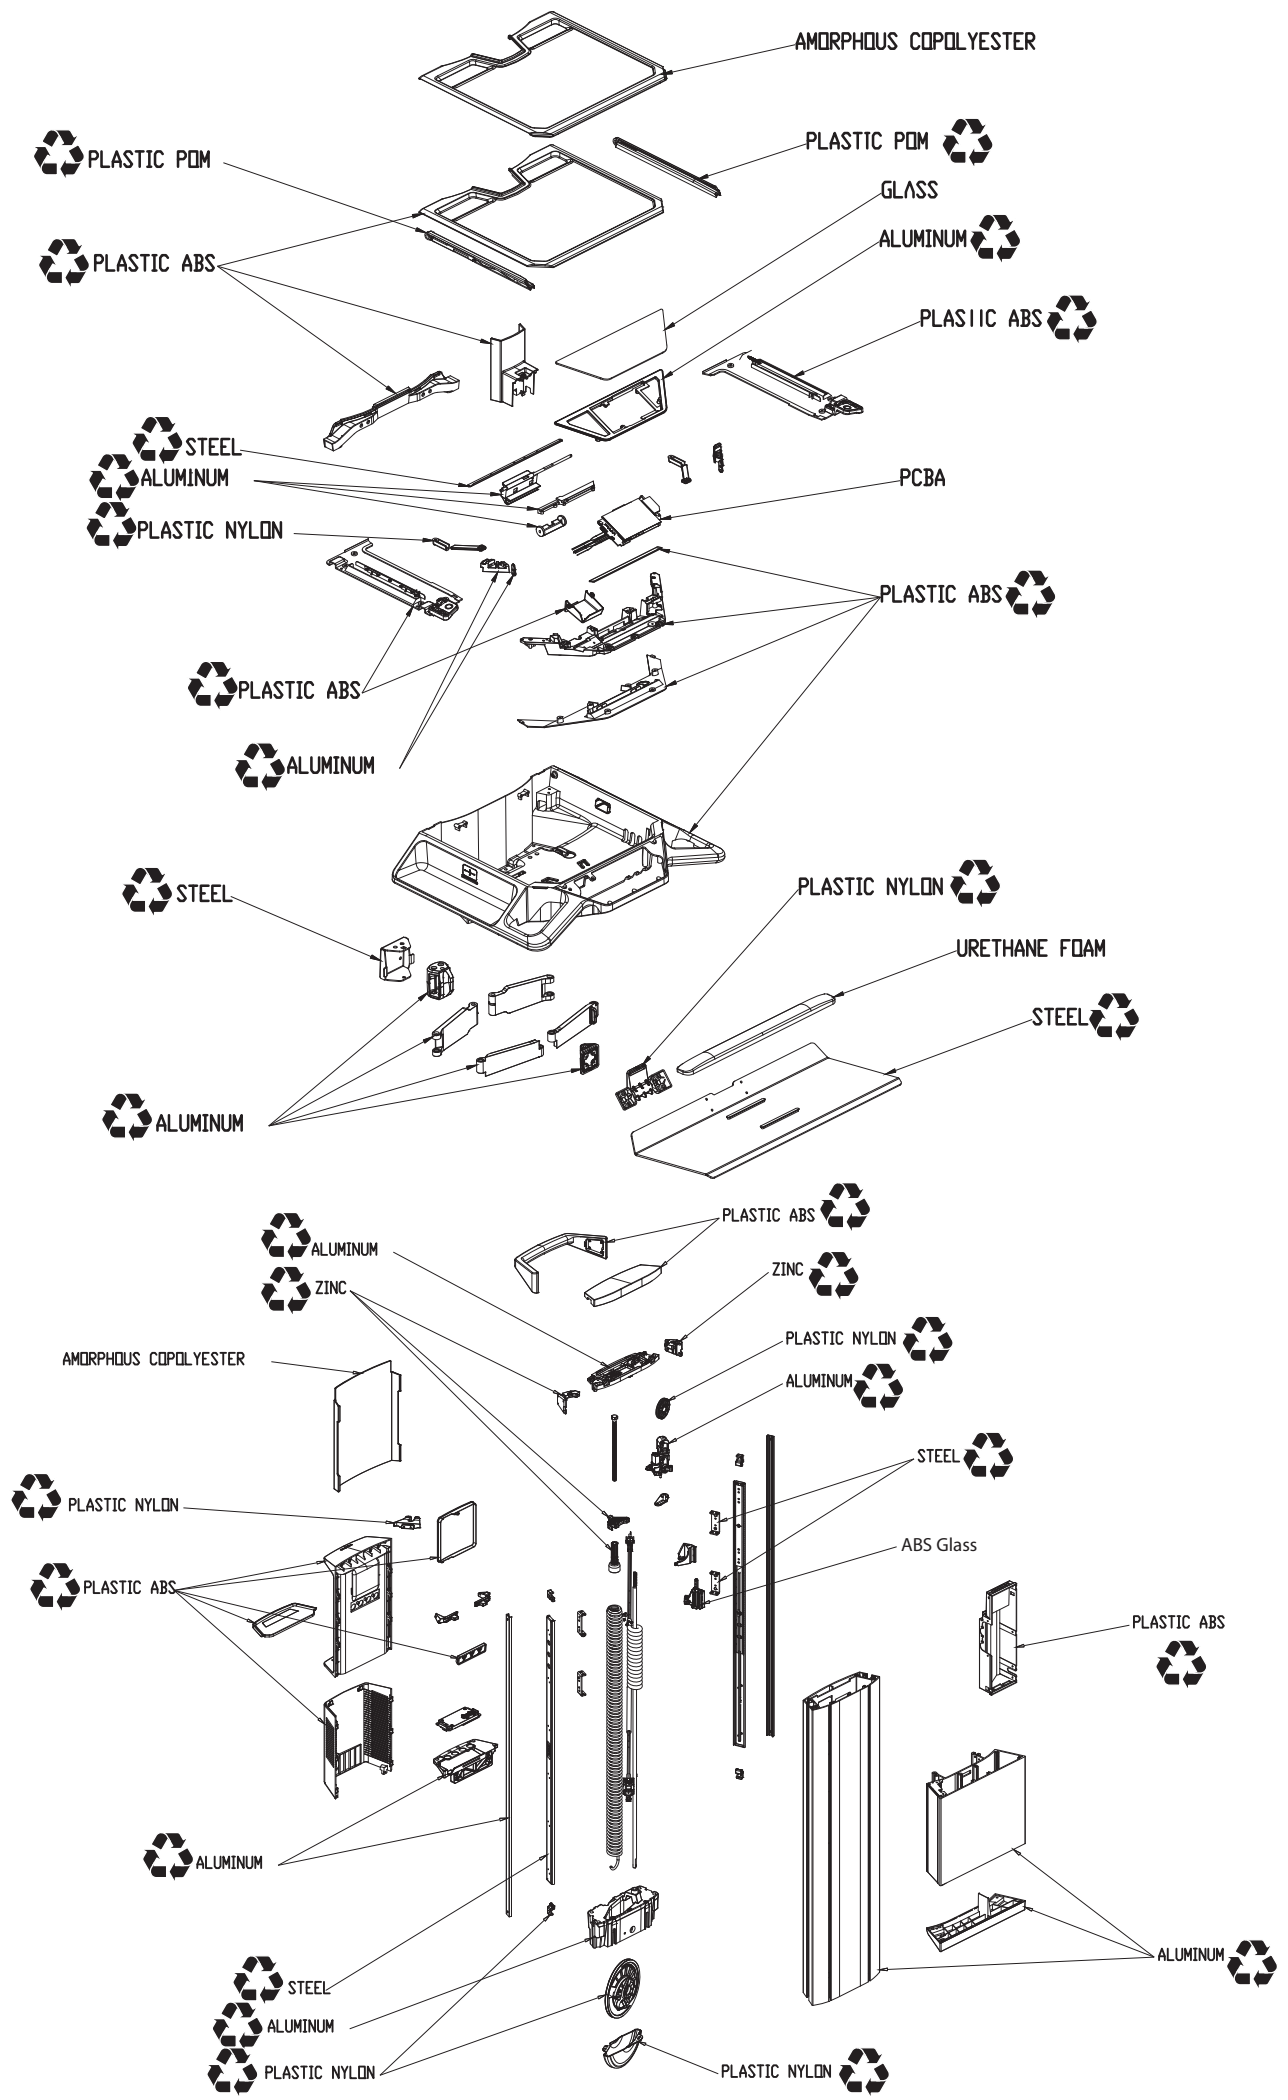

CareFit Pro Cart Family:
C52-1201, C52-1211, C52-2201, C52-2211,
C52-2251, C52-2281, C52-22A1, C52-22B1

30 minute Disassembly
 Tools Needed:

There may be components that are under pressure. Proceed with caution while disassembling.

© 2024 Ergotron, Inc. All rights reserved.

CareFit Pro Cart Family:
C52-1201, C52-1211, C52-2201, C52-2211,
C52-2251, C52-2281, C52-22A1, C52-22B1

There may be components that are under pressure. Proceed with caution while disassembling.