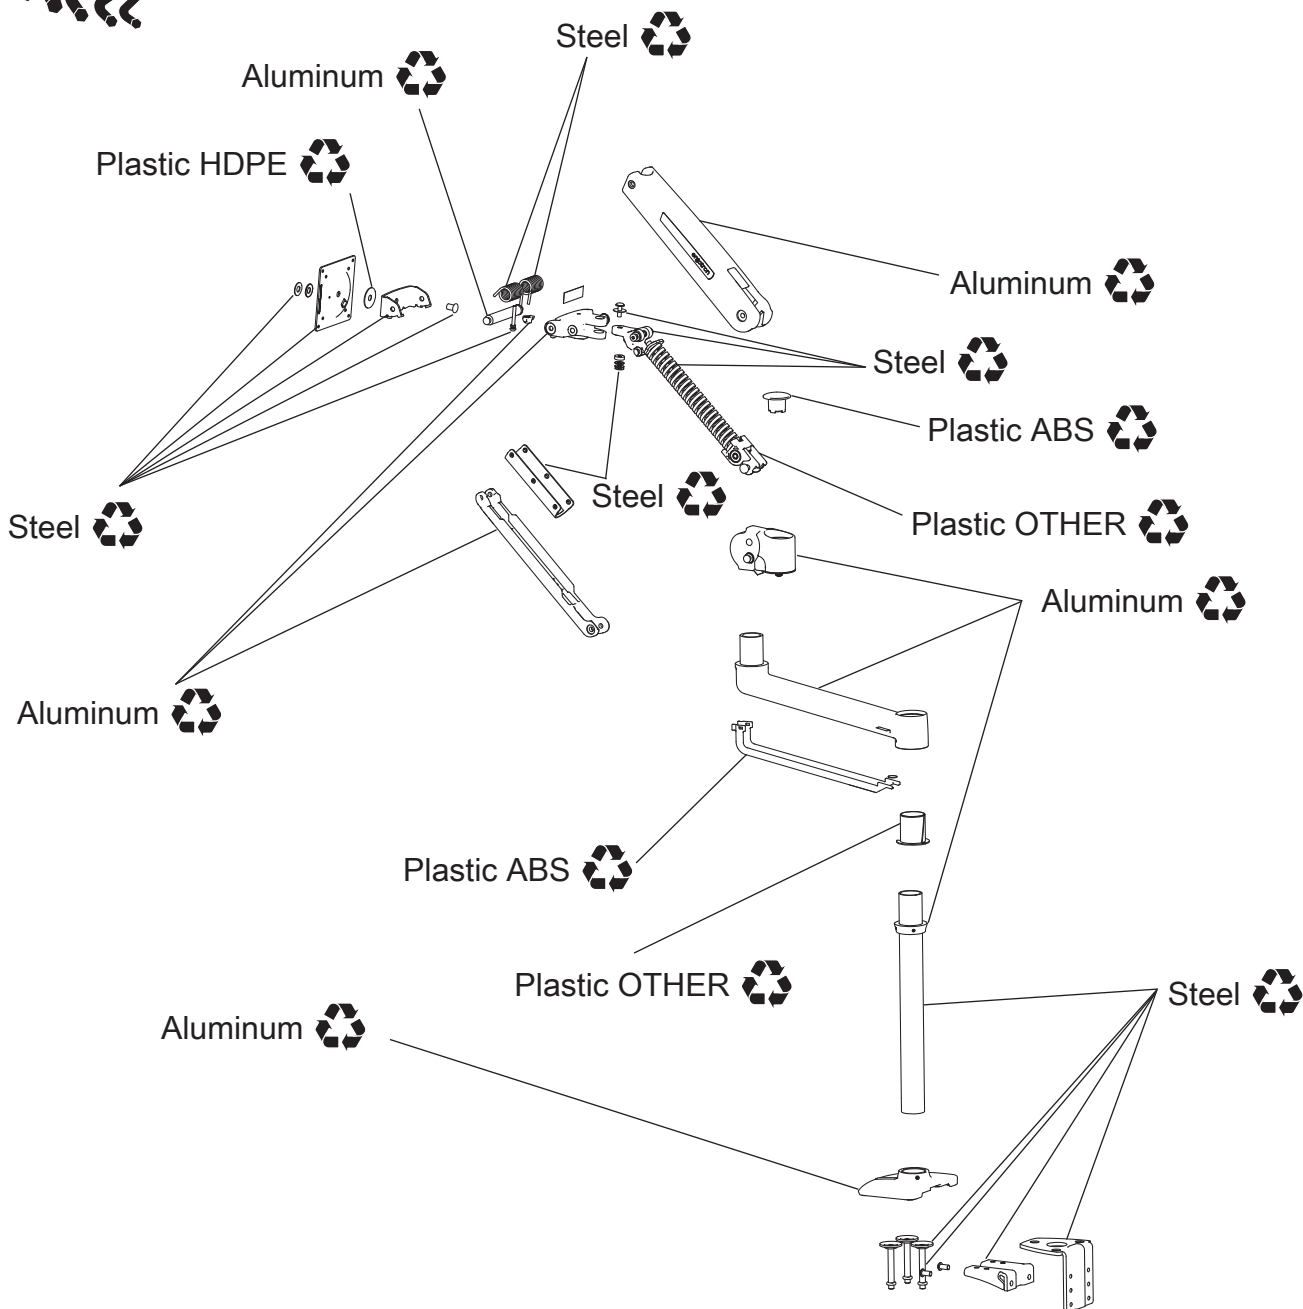

LX HD and Sit-Stand Monitor Arm Family: 45-268, 45-269, 45-353, 45-354, 45-358, 45-359, 45-360, 45-361, 45-383, 45-384

15 minute Disassembly
Tools Needed:

There may be components that are under pressure. Proceed with caution while disassembling.