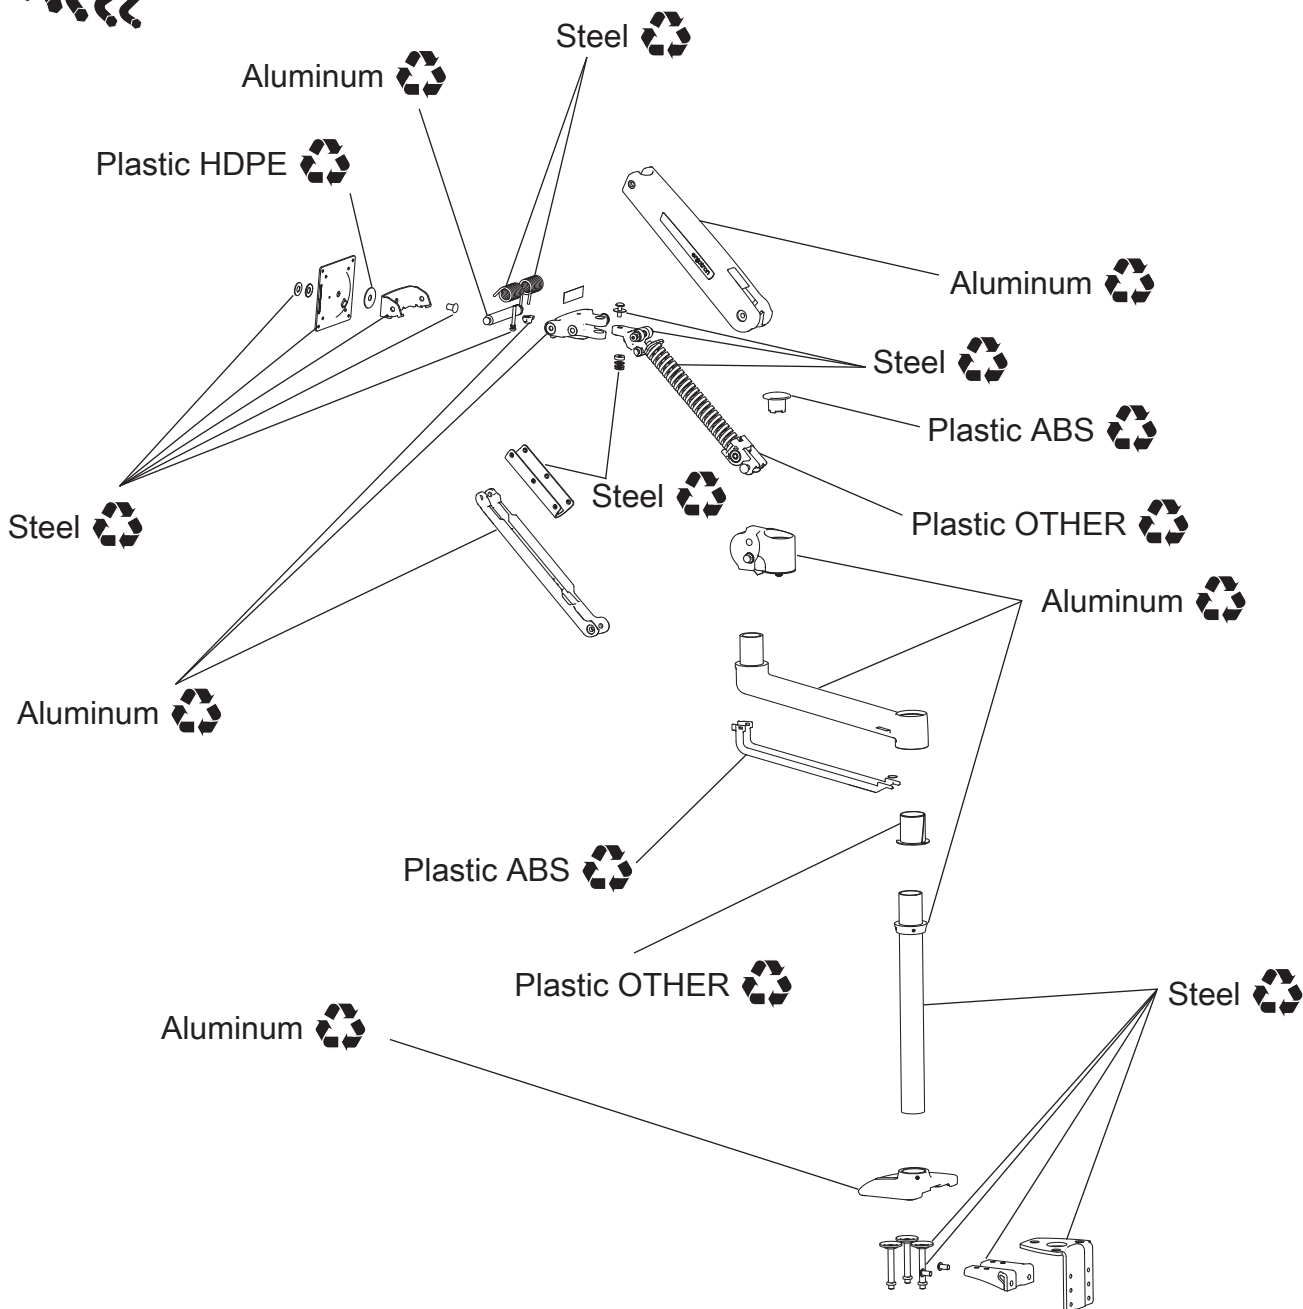

LX HD and Sit-Stand Monitor Arm Family:
 45-268, 45-269, 45-353, 45-354, 45-358, 45-359,
 45-360, 45-361, 45-383, 45-384

15 minute Disassembly
 Tools Needed:

There may be components that are under pressure. Proceed with caution while disassembling.