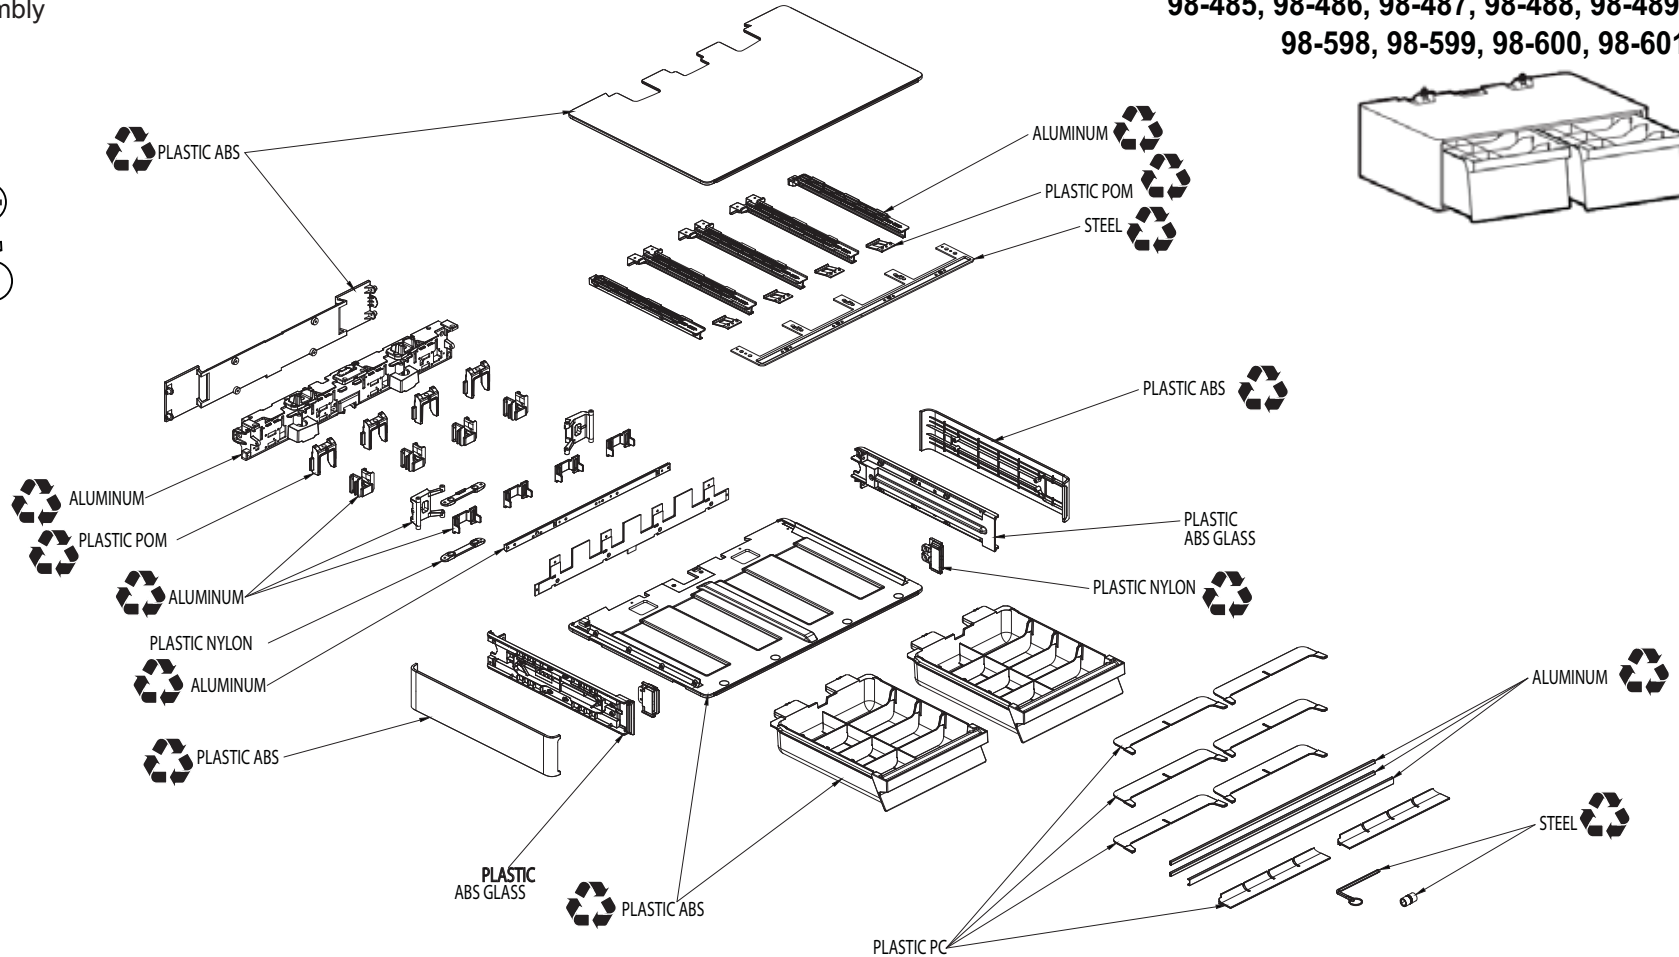

15 minute Disassembly
Tools Needed:

Disassembly & Material Call Out

CareFit Pro Drawer Family:
98-485, 98-486, 98-487, 98-488, 98-489,
98-598, 98-599, 98-600, 98-601

There may be components that are under pressure. Proceed with caution while disassembling.