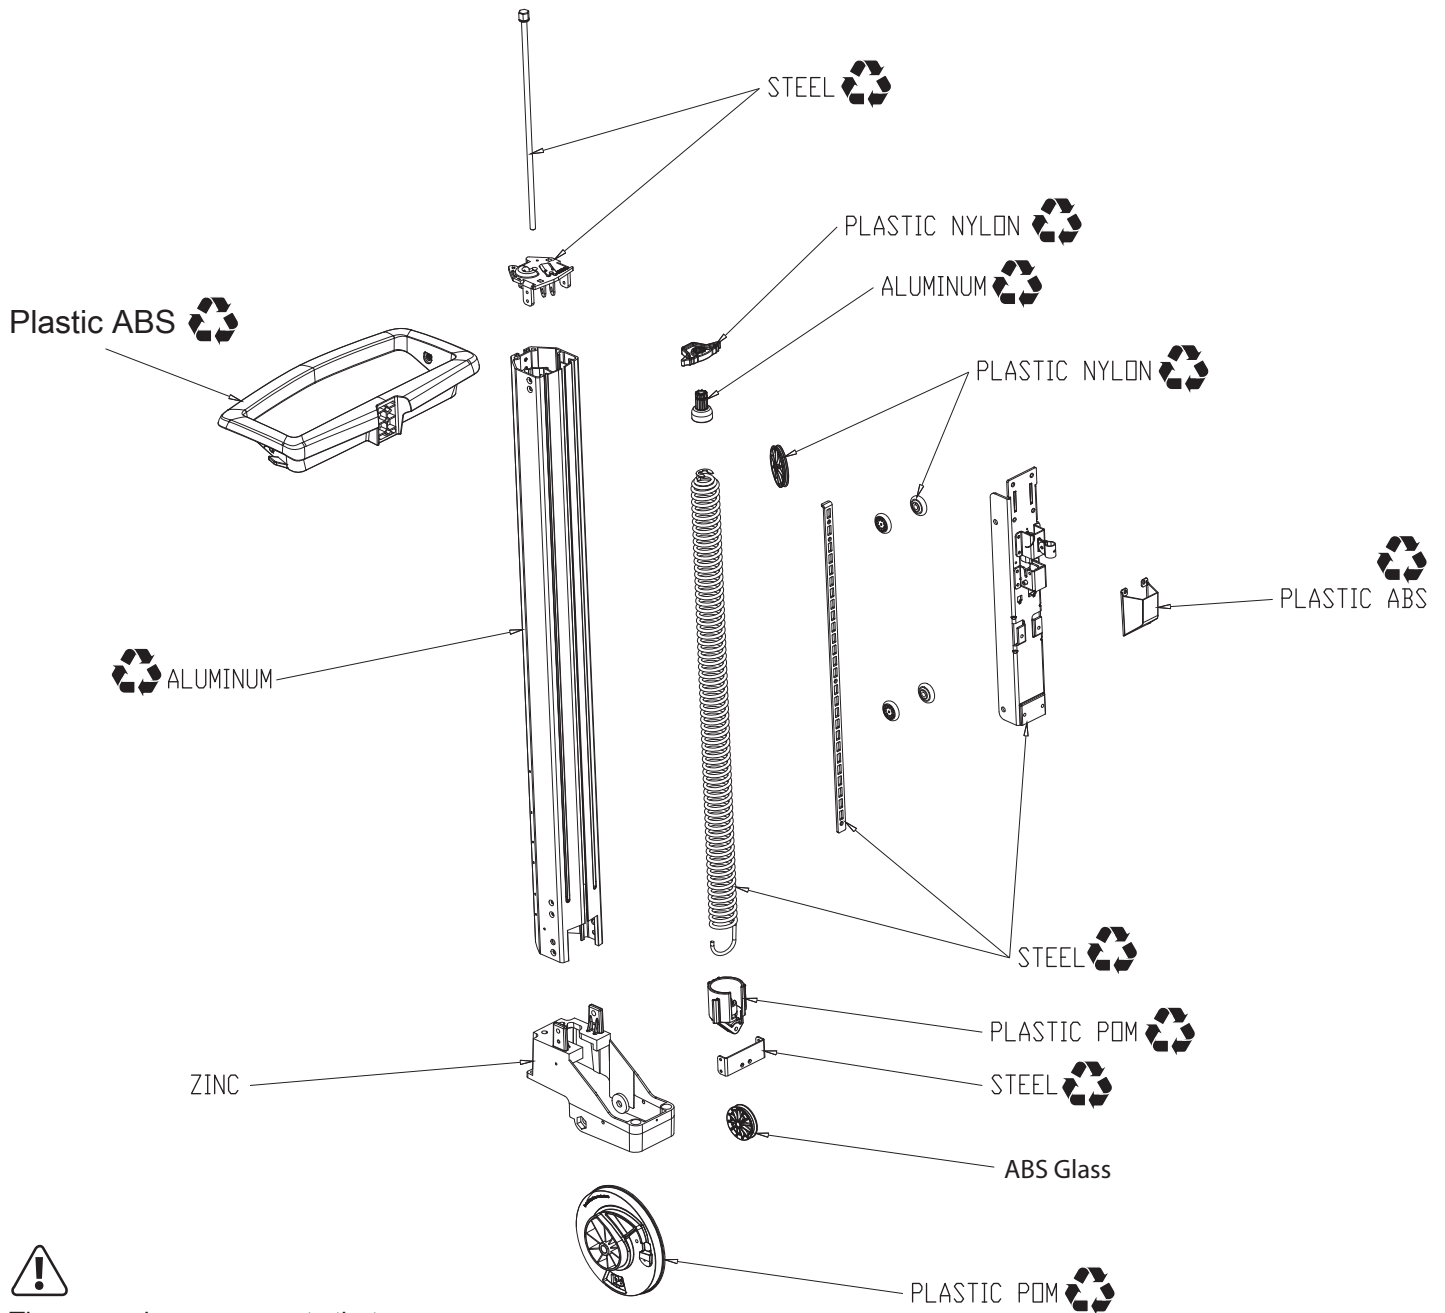

StyleView SV43 SV44 Cart with Drawers Family:

There may be components that are under pressure. Proceed with caution while disassembling.

See website for more recycling information: www.ergotron.com/en-us/company/environmentally-responsible

www.ergotron.com | USA: 1-800-888-8458 | Europe: +31 (0)33-45 45 600 | China: 400-120-3051 | Japan: japansupport@ergotron.com

© 2024 Ergotron, Inc. All rights reserved.