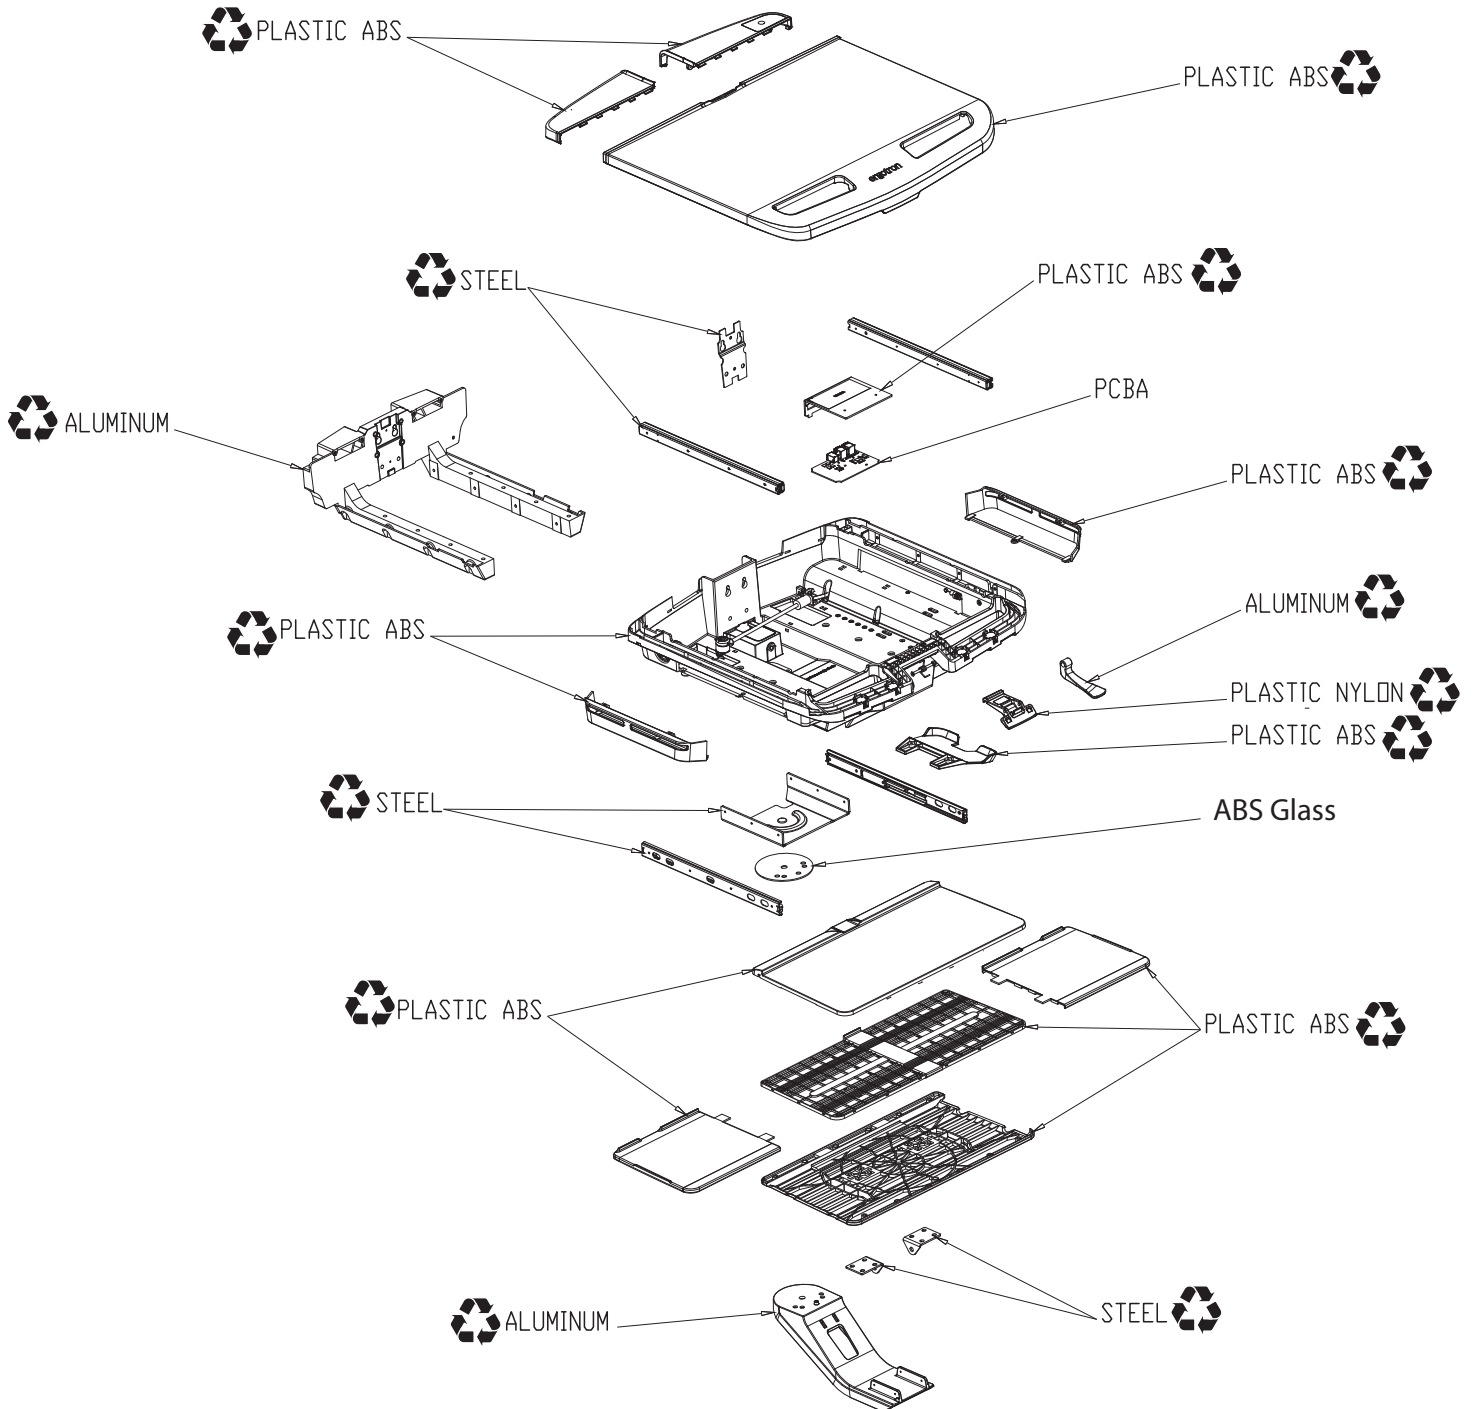

There may be components that are under pressure. Proceed with caution while disassembling.

See website for more recycling information: www.ergotron.com/en-us/company/environmentally-responsible

www.ergotron.com | USA: 1-800-888-8458 | Europe: +31 (0)33-45 45 600 | China: 400-120-3051 | Japan: japansupport@ergotron.com

© 2024 Ergotron, Inc. All rights reserved.