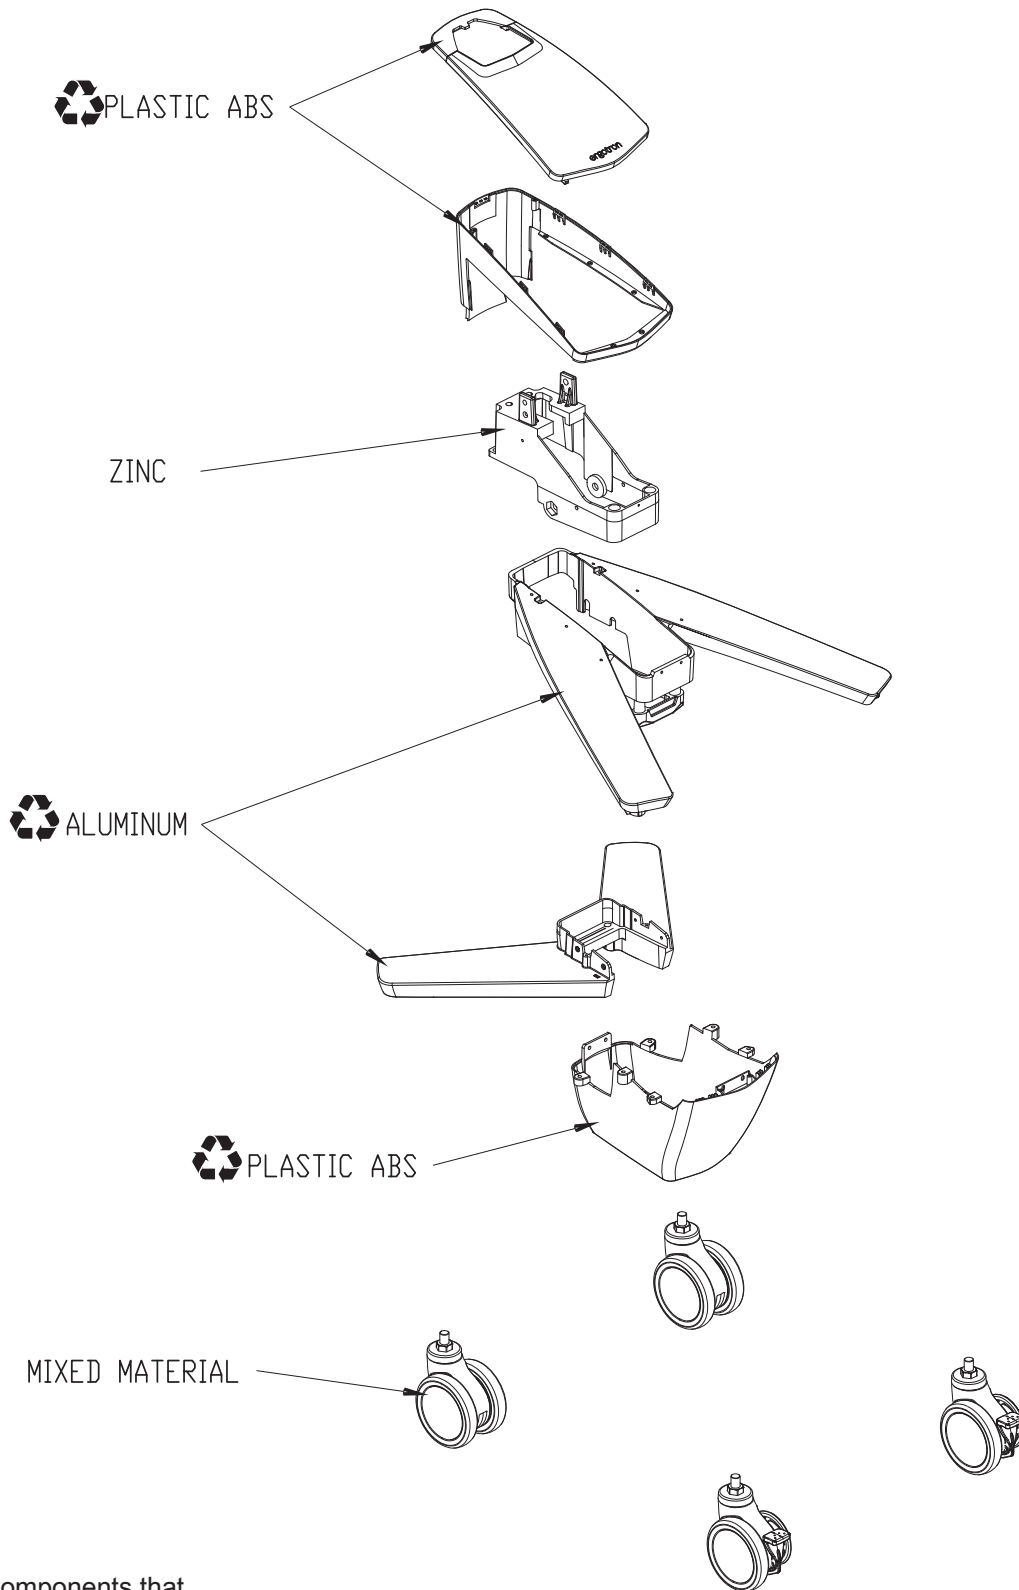

There may be components that are under pressure. Proceed with caution while disassembling.

See website for more recycling information: www.ergotron.com/en-us/company/environmentally-responsible

www.ergotron.com | USA: 1-800-888-8458 | Europe: +31 (0)33-45 45 600 | China: 400-120-3051 | Japan: japansupport@ergotron.com

© 2024 Ergotron, Inc. All rights reserved.