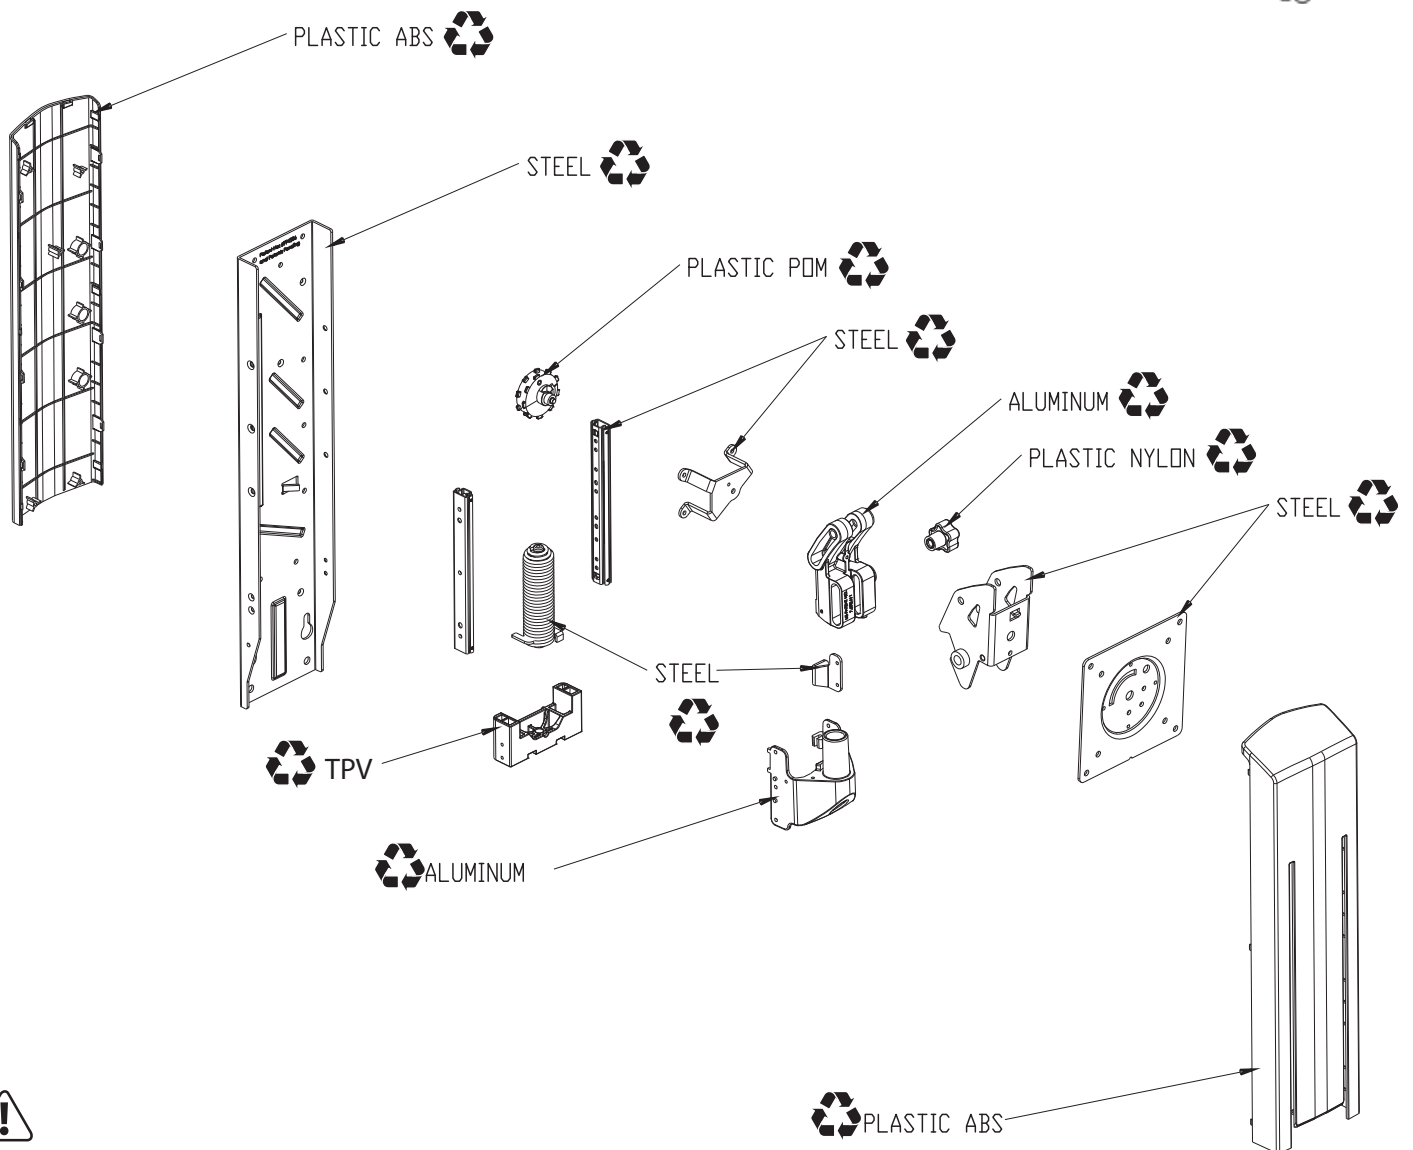

StyleView SV40 Cart Family: SV40-6100, SV40-6300

30 minute Disassembly
Tools Needed:

There may be components that are under pressure. Proceed with caution while disassembling.

See website for more recycling information: www.ergotron.com/en-us/company/environmentally-responsible