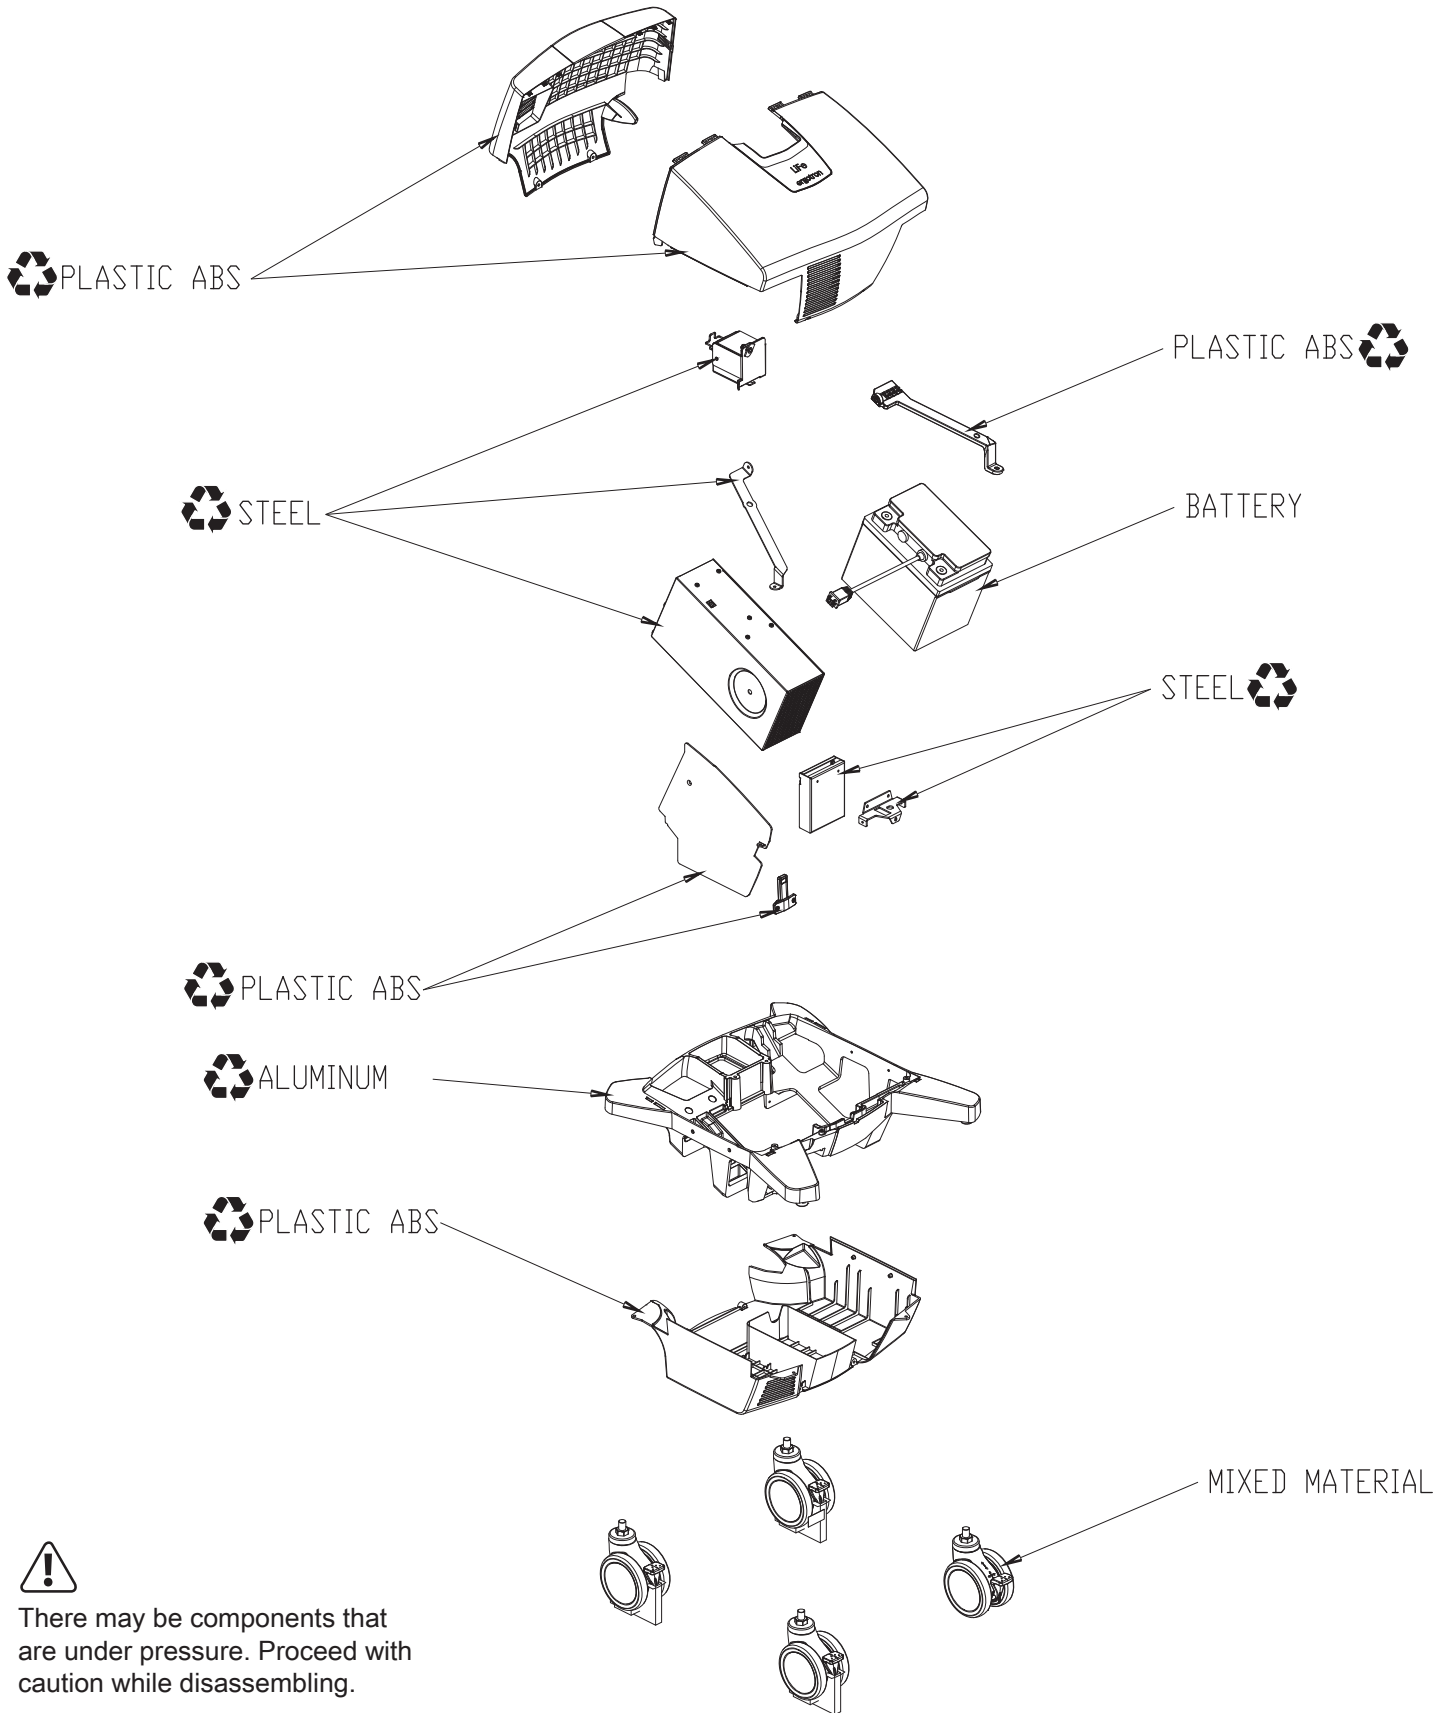

StyleView SV42 Electric Lift Cart with LiFe Power: SV42-7302

There may be components that are under pressure. Proceed with caution while disassembling.

See website for more recycling information: www.ergotron.com/en-us/company/environmentally-responsible

www.ergotron.com | USA: 1-800-888-8458 | Europe: +31 (0)33-45 45 600 | China: 400-120-3051 | Japan: japansupport@ergotron.com

© 2024 Ergotron, Inc. All rights reserved.