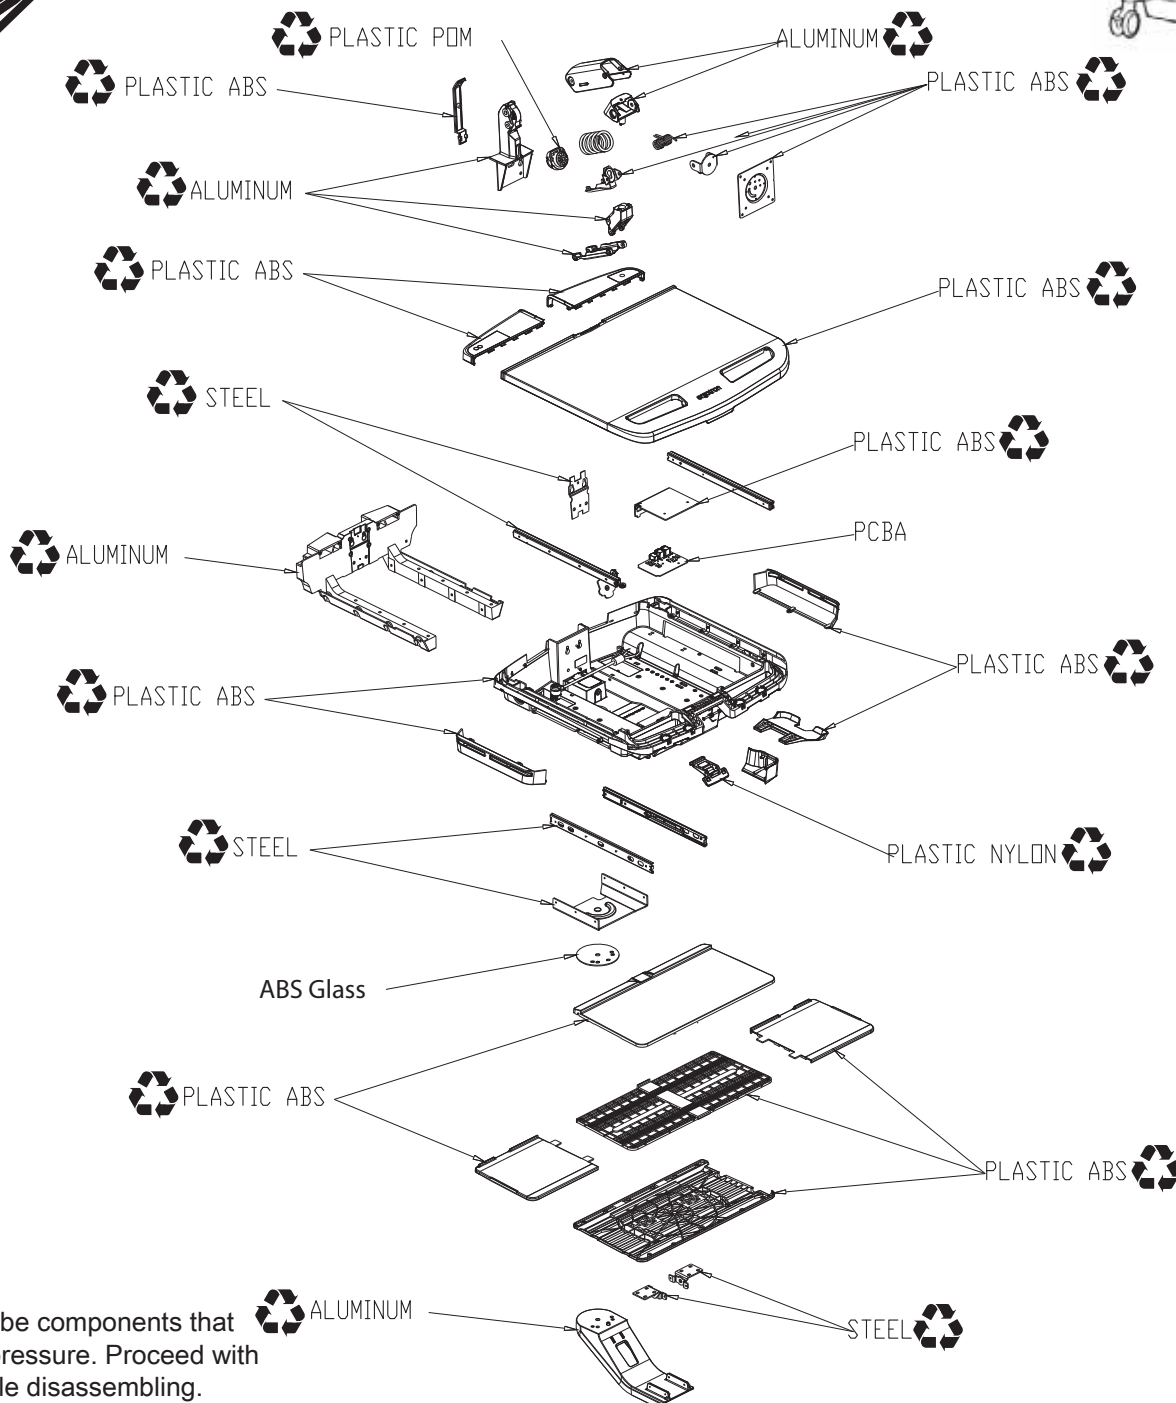

StyleView SV42 Electric Lift Cart with LiFe Power: SV42-7302

30 minute Disassembly
Tools Needed:

There may be components that are under pressure. Proceed with caution while disassembling.

See website for more recycling information: www.ergotron.com/en-us/company/environmentally-responsible

www.ergotron.com | USA: 1-800-888-8458 | Europe: +31 (0)33-45 45 600 | China: 400-120-3051 | Japan: japansupport@ergotron.com

© 2024 Ergotron, Inc. All rights reserved.

StyleView SV42 Electric Lift Cart with LiFe Power: SV42-7302

© 2024 Ergotron, Inc. All rights reserved.

StyleView SV42 Electric Lift Cart with LiFe Power: SV42-7302

There may be components that are under pressure. Proceed with caution while disassembling.

See website for more recycling information: www.ergotron.com/en-us/company/environmentally-responsible