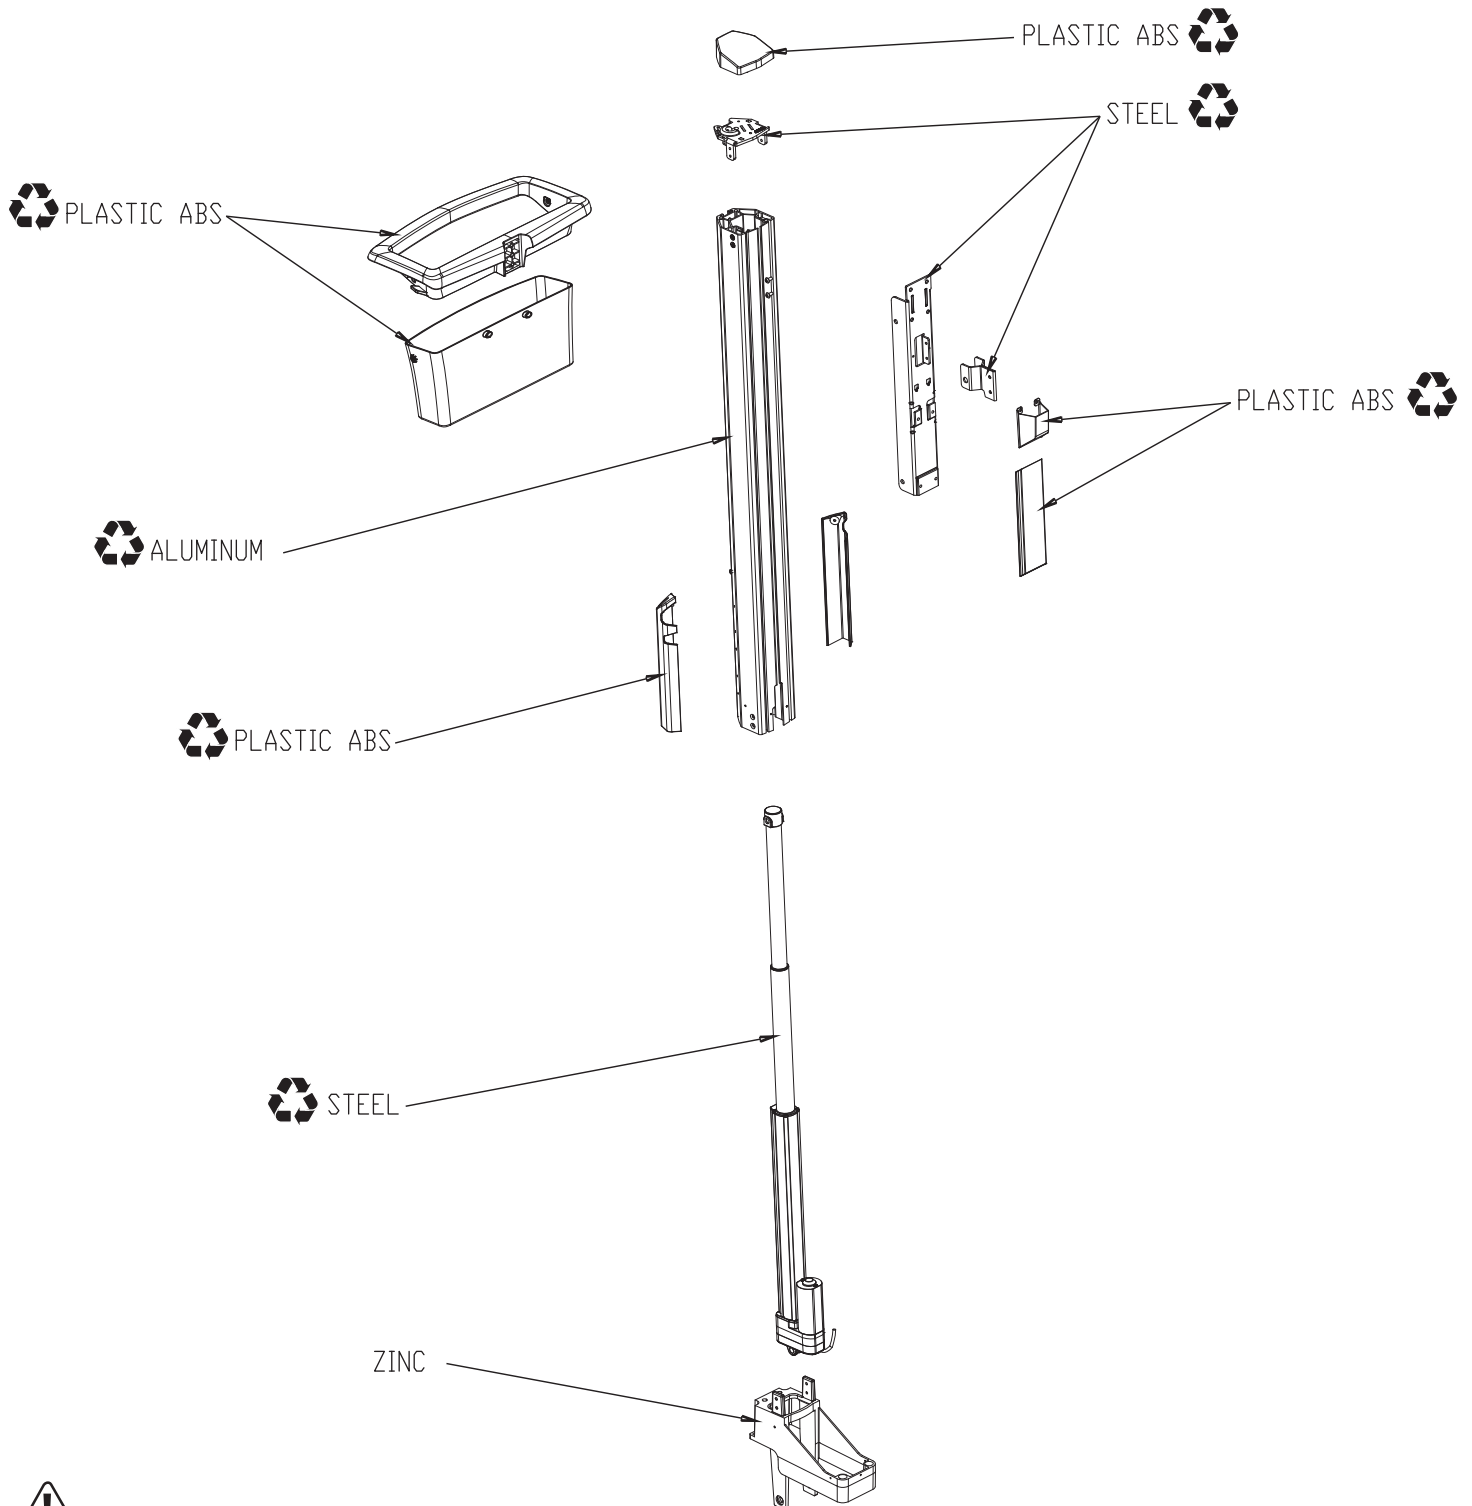

StyleView SV42 Electric Lift Cart with LiFe Power: SV42-7302

30 minute Disassembly
Tools Needed:

There may be components that are under pressure. Proceed with caution while disassembling.

See website for more recycling information: www.ergotron.com/en-us/company/environmentally-responsible

www.ergotron.com | USA: 1-800-888-8458 | Europe: +31 (0)33-45 45 600 | China: 400-120-3051 | Japan: japansupport@ergotron.com

© 2024 Ergotron, Inc. All rights reserved.

StyleView SV42 Electric Lift Cart with LiFe Power: SV42-7302